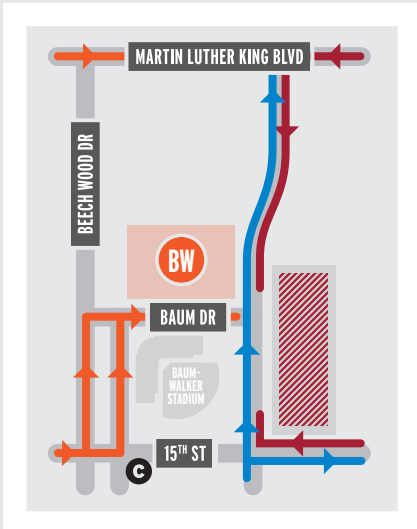

EXTERIOR CAMPUS LOTS

2021-22 FOOTBALL PRE-GAME TRAFFIC FLOW

- RAZORBACK RD / CATO SPRINGS
- 71 / COLLEGE / SCHOOL
- GARLAND AVE
- MLK / 149
- TWO-WAY TRAFFIC
- C PARKING PASS CHECKPOINT
- ▶ PARKING LOT EXIT
- X NOT AN EXIT
- FREE PUBLIC PARKING