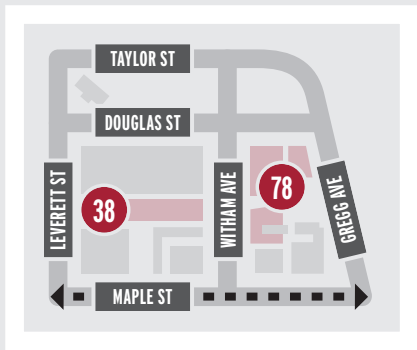

EXTERIOR CAMPUS LOTS

2021-22 FOOTBALL PRE-GAME TRAFFIC FLOW

- RAZORBACK RD / CATO SPRINGS
- 71 / COLLEGE / SCHOOL
- GARLAND AVE
- MLK / 149
- TWO-WAY TRAFFIC
- C PARKING PASS CHECKPOINT
- ▶ PARKING LOT EXIT
- X NOT AN EXIT
- FREE PUBLIC PARKING