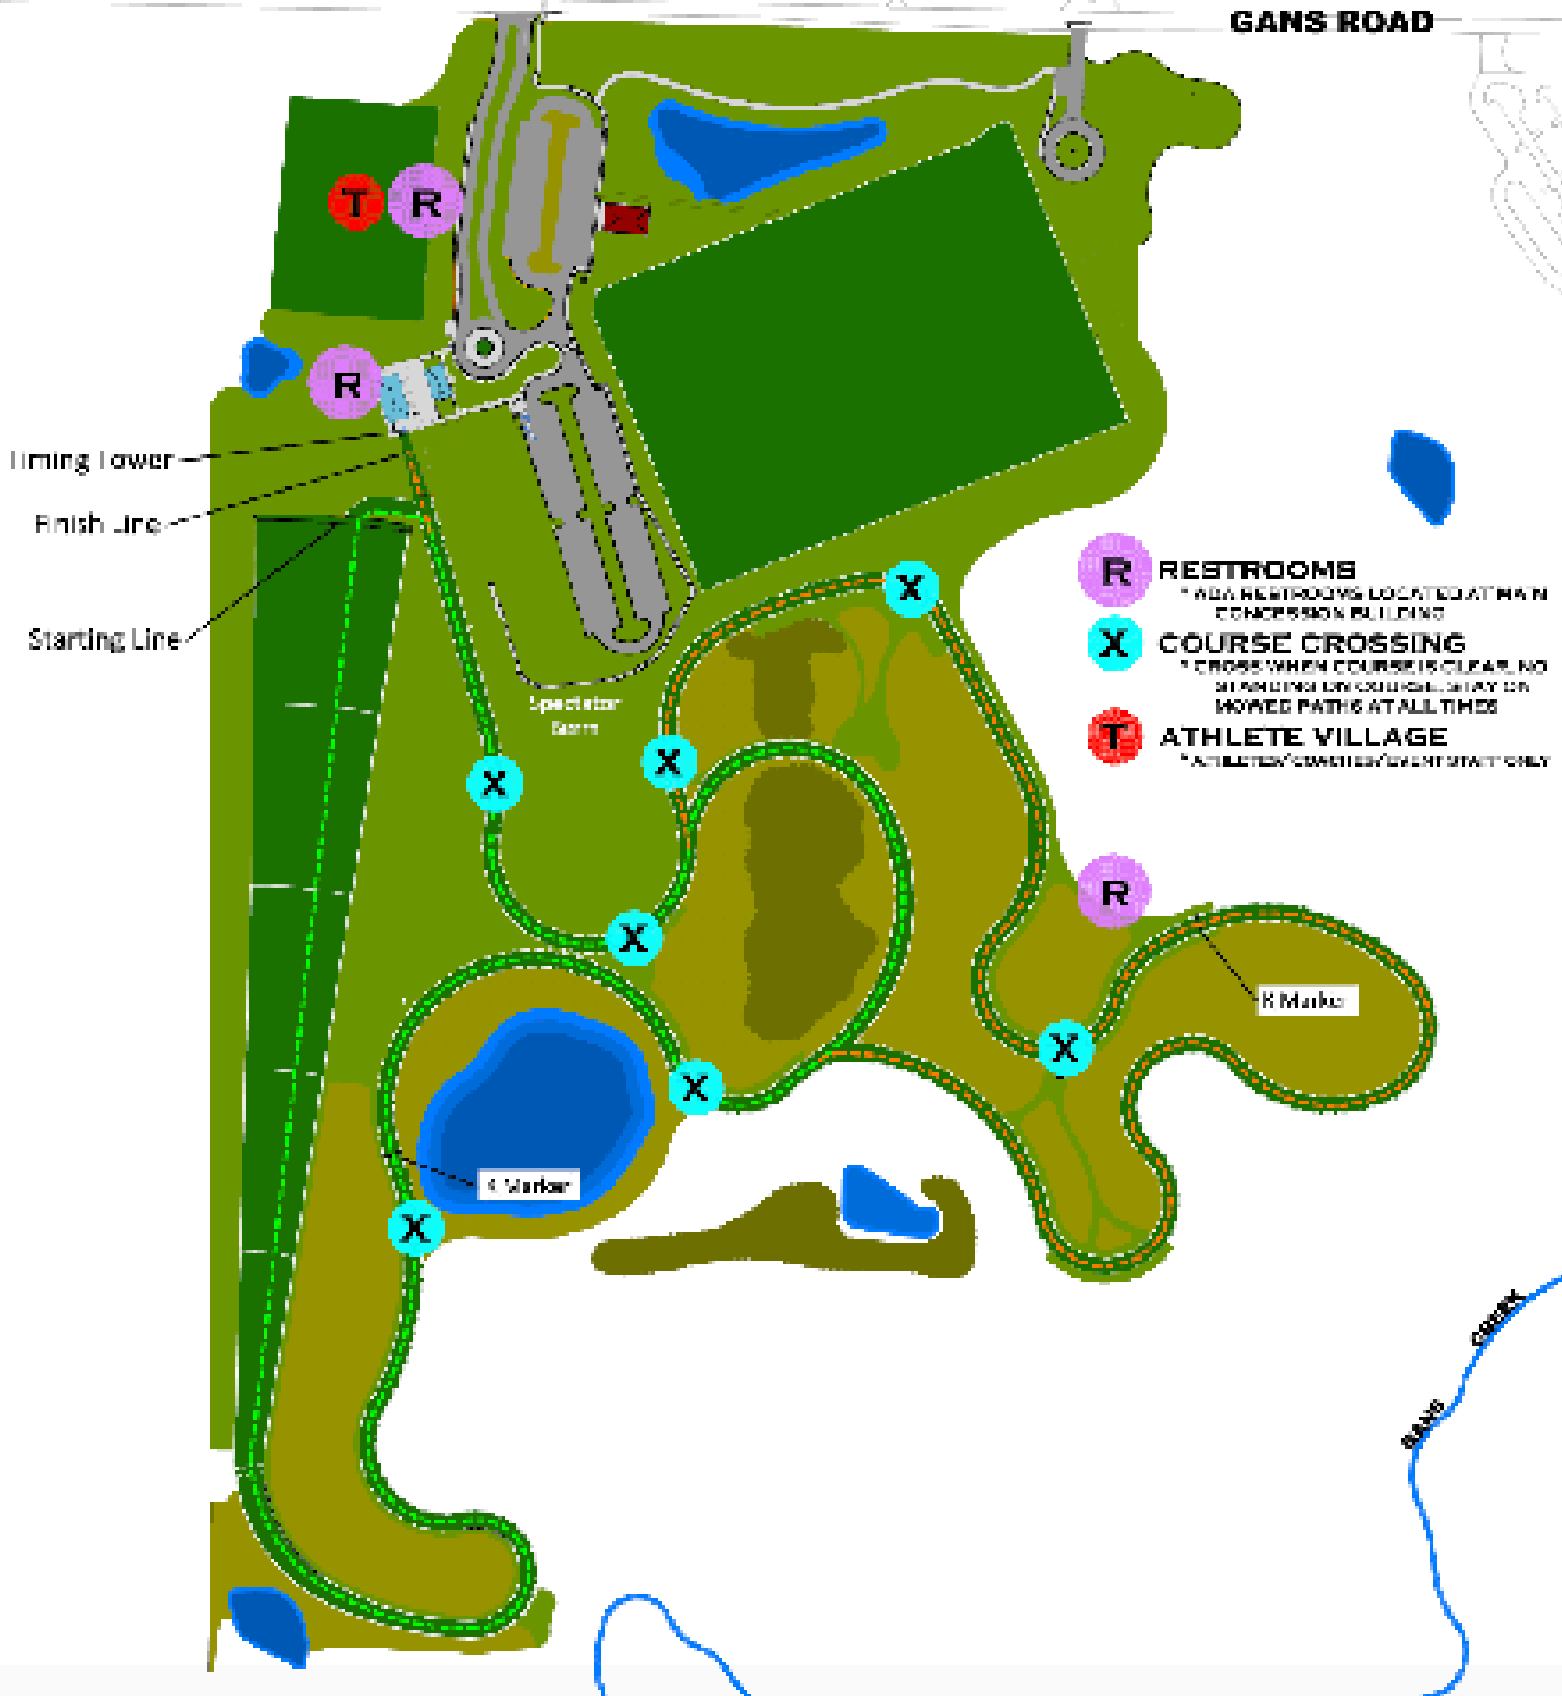

COURSE MAP

- R RESTROOMS**
* ALL RESTROOMS LOCATED AT MAIN CONCOURSE BUILDING
- X COURSE CROSSING**
* CROSS WHEN COURSE IS CLEAR, NO STANDING OR COURSE DELAY OR MOVED PATHS AT ALL TIMES
- T ATHLETE VILLAGE**
* FACILITIES/CHANGEROOMS/EVENT STAFF ONLY

PARKING MAP