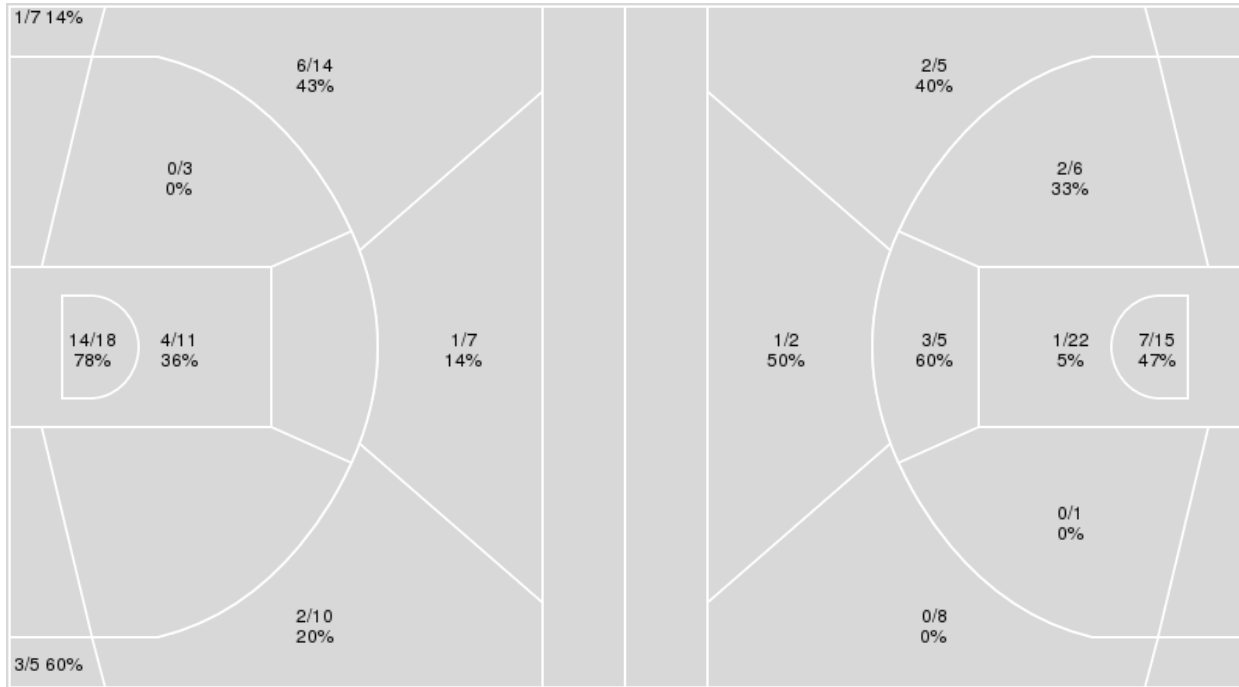

Officials: Bryan Enterline, William Smith, Natosha Harris

{ Players => 1, 2, 3, 4, 11, 13, 15, 22, 23, 24, 25, 30, 43, 55; } FG
Types => All; Results => All;

{ Players => 0, 1, 2, 3, 4, 5, 10, 11, 12, 20, 21, 22, 23, 24, 25, 32, 40,
54; } FG Types => All; Results => All;

Arkansas

Ark.-Pine Bluff

Arkansas	M/A	%
Field Goals	31/75	41
2 Points	18/32	56
3 Points	13/43	30
Free Throws	21/33	64

Ark.-Pine Bluff	M/A	%
Field Goals	16/64	25
2 Points	13/49	27
3 Points	3/15	20
Free Throws	18/25	72