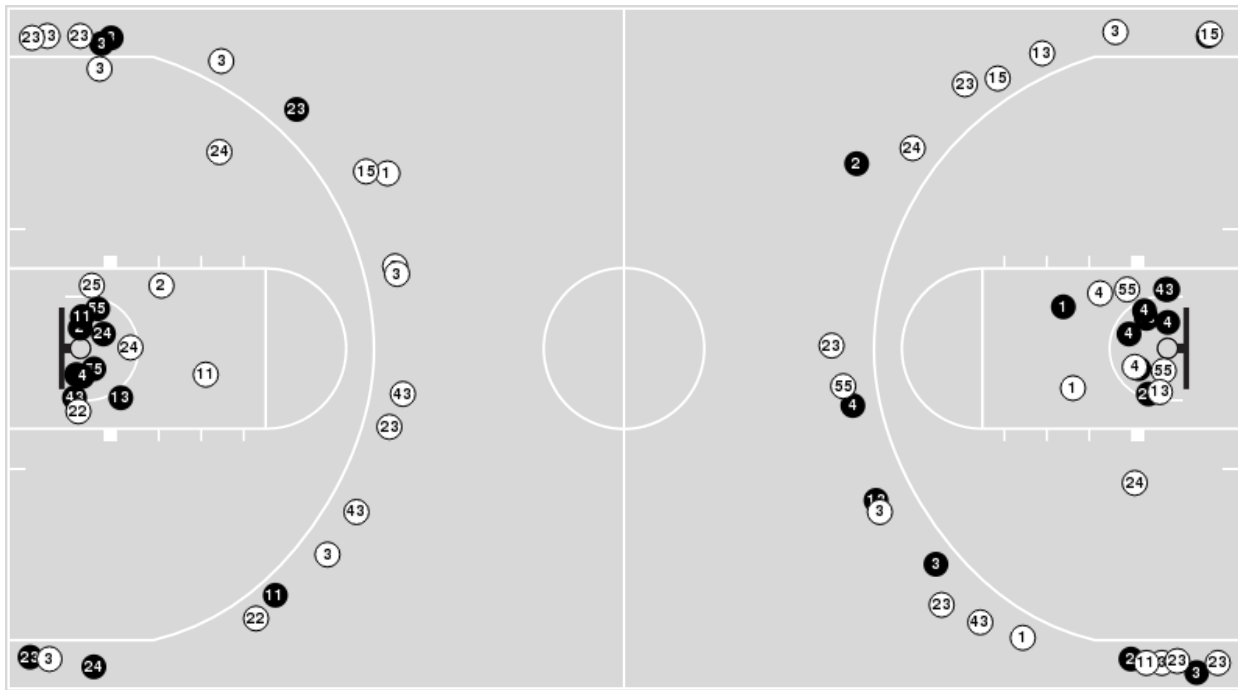

Officials: Bryan Enterline, William Smith, Natosha Harris

Players => 1, 2, 3, 4, 11, 13, 15, 22, 23, 24, 25, 30, 43, 55FG Types=>AllResults=>All

Arkansas

All Field Goals