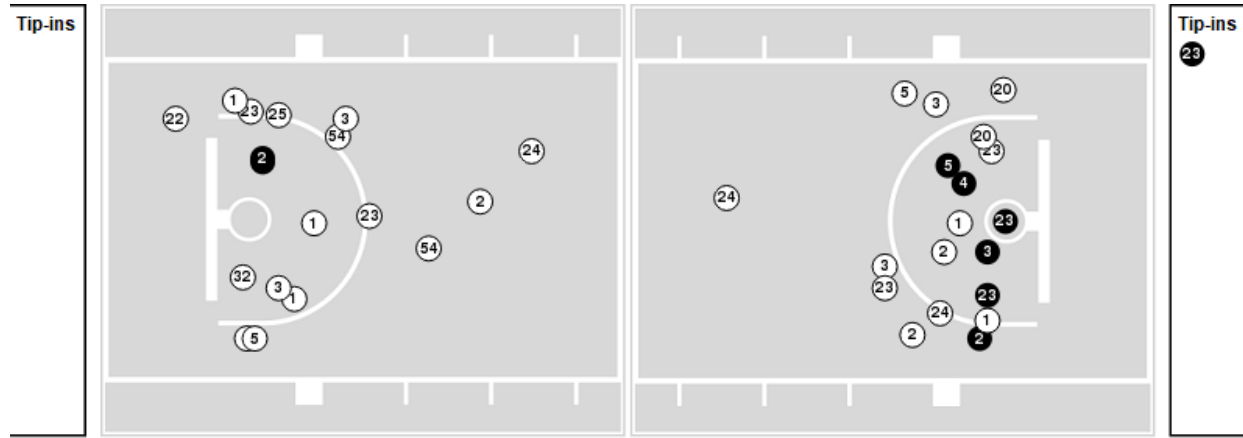

Blow Up Chart

● Made   ○ Missed   N - Player Number

Ark.-Pine Bluff	M/A	%
Field Goals	16/64	25
2 Points	13/49	27
3 Points	3/15	20
Free Throws	18/25	72

Ark.-Pine Bluff	M/A	%
Points in the Paint	16 (8 / 37)	22
Fast Break Points	8 (5/6)	83
Second Chance Points	12 (9/17)	53
Effective FG%	27