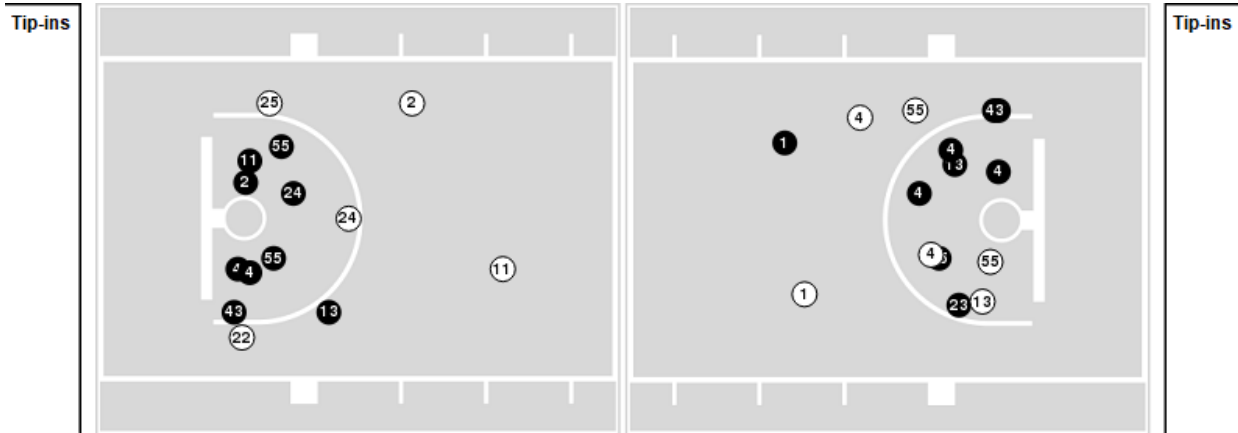

Blow Up Chart

● Made ○ Missed N - Player Number

Arkansas	M/A	%
Field Goals	31/75	41
2 Points	18/32	56
3 Points	13/43	30
Free Throws	21/33	64

Arkansas	M/A	%
Points in the Paint	36 (18 / 29)	62
Fast Break Points	16 (7/9)	78
Second Chance Points	15 (7/16)	44
Effective FG%	50