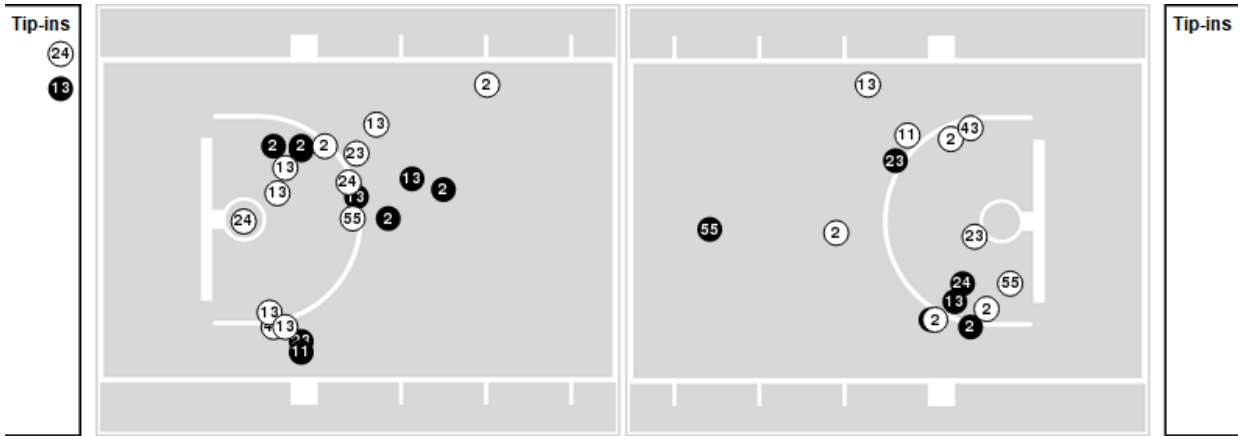

Blow Up Chart

● Made ○ Missed N - Player Number

Arkansas	M/A	%
Field Goals	26/63	41
2 Points	20/43	47
3 Points	6/20	30
Free Throws	4/5	80

Arkansas	M/A	%
Points in the Paint	34 (17 / 38)	45
Fast Break Points	3 (1/1)	100
Second Chance Points	5 (2/6)	33
Effective FG%	46