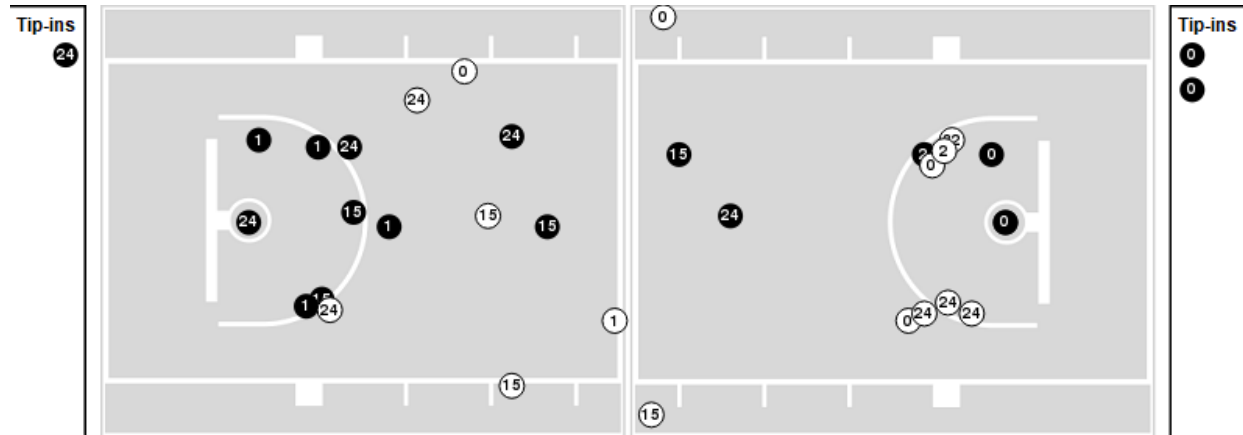

Blow Up Chart

● Made   ○ Missed   N - Player Number

Ole Miss	M/A	%
Field Goals	27/61	44
2 Points	23/52	44
3 Points	4/9	44
Free Throws	12/23	52

Ole Miss	M/A	%
Points in the Paint	32 (16 / 28)	57
Fast Break Points	9 (4/4)	100
Second Chance Points	16 (9/14)	64
Effective FG%	48