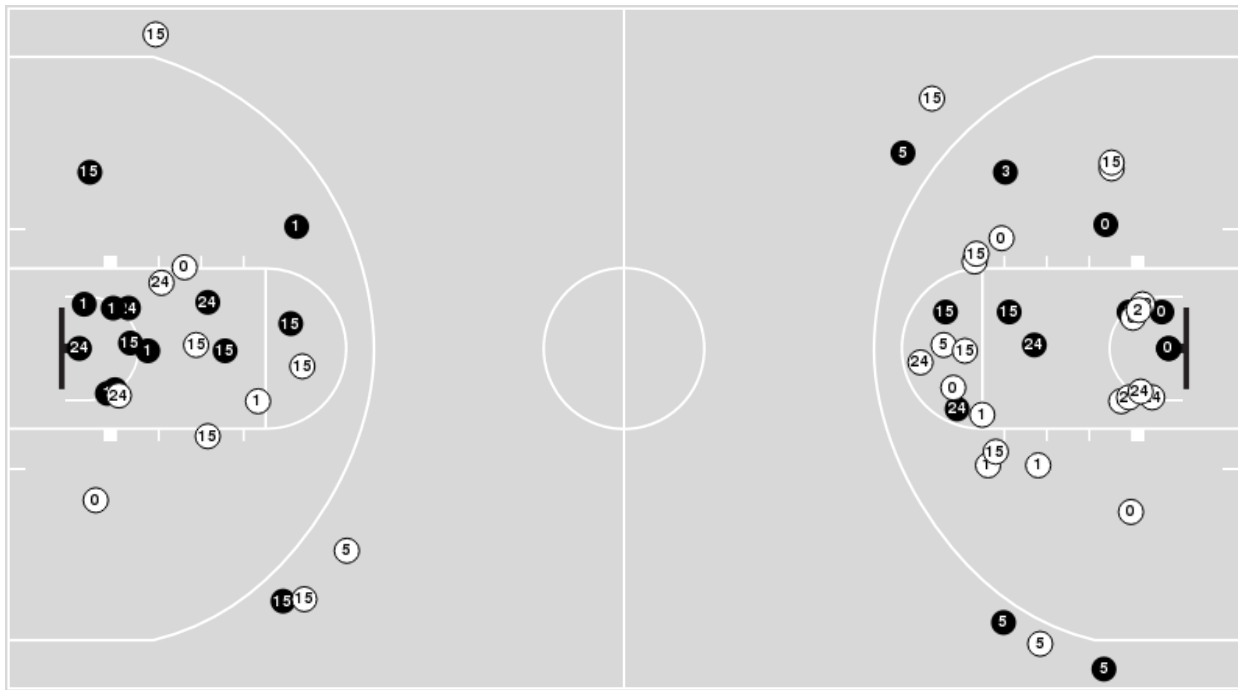

Arkansas at Ole Miss

02/22/22 The Sandy and John Black Pavilion at Ole Miss, Oxford
2021-22 Women's Basketball

Game Time: 6:00 PM
Game Duration: 1:54
Attendance: 1,936

Officials: Brian Hall, Angelica Suffren, Kevin Pethtel

Players => 0, 1, 2, 3, 4, 5, 10, 11, 12, 15, 22, 23, 24, 25, 32, 40FG Types=>AllResults=>All

Ole Miss

All Field Goals