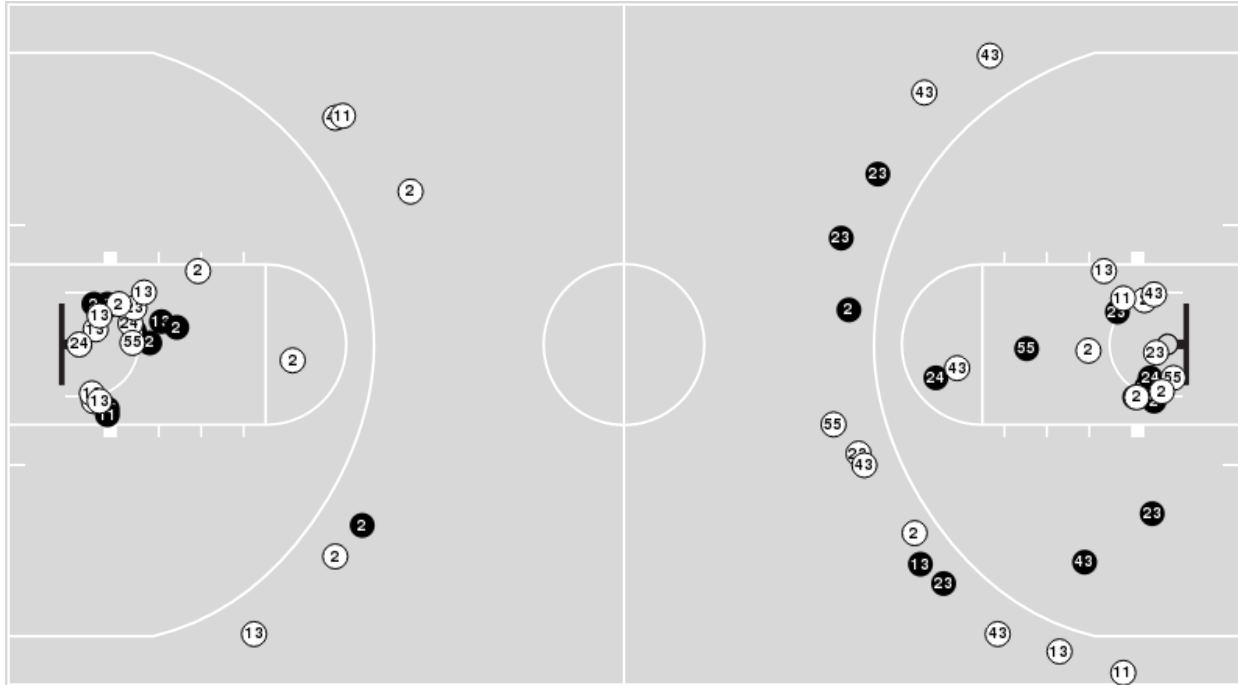

Arkansas at Ole Miss

02/22/22 The Sandy and John Black Pavilion at Ole Miss, Oxford
2021-22 Women's Basketball

Game Time: 6:00 PM
Game Duration: 1:54
Attendance: 1,936

Officials: Brian Hall, Angelica Suffren, Kevin Pethtel

Players => 1, 2, 3, 4, 11, 13, 15, 22, 23, 24, 25, 30, 43, 55FG Types=>AllResults=>All

Arkansas

All Field Goals