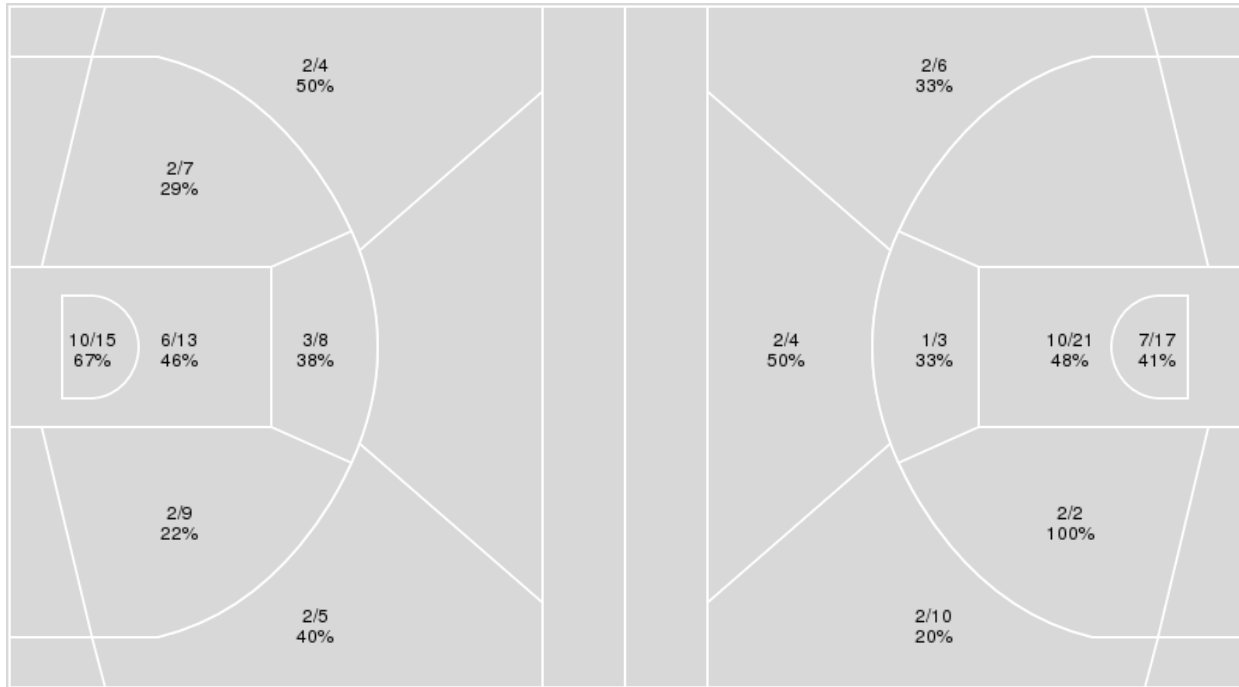

Arkansas at Ole Miss

02/22/22 The Sandy and John Black Pavilion at Ole Miss, Oxford
2021-22 Women's Basketball

Game Time: 6:00 PM
Game Duration: 1:54
Attendance: 1,936

Officials: Brian Hall, Angelica Suffren, Kevin Pethtel

{ Players => 0, 1, 2, 3, 4, 5, 10, 11, 12, 15, 22, 23, 24, 25, 32, 40; } FG
Types => All; Results => All;

{ Players => 1, 2, 3, 4, 11, 13, 15, 22, 23, 24, 25, 30, 43, 55; } FG
Types => All; Results => All;

Ole Miss

Arkansas

Ole Miss	M/A	%
Field Goals	27/61	44
2 Points	23/52	44
3 Points	4/9	44
Free Throws	12/23	52

Arkansas	M/A	%
Field Goals	26/63	41
2 Points	20/43	47
3 Points	6/20	30
Free Throws	4/5	80