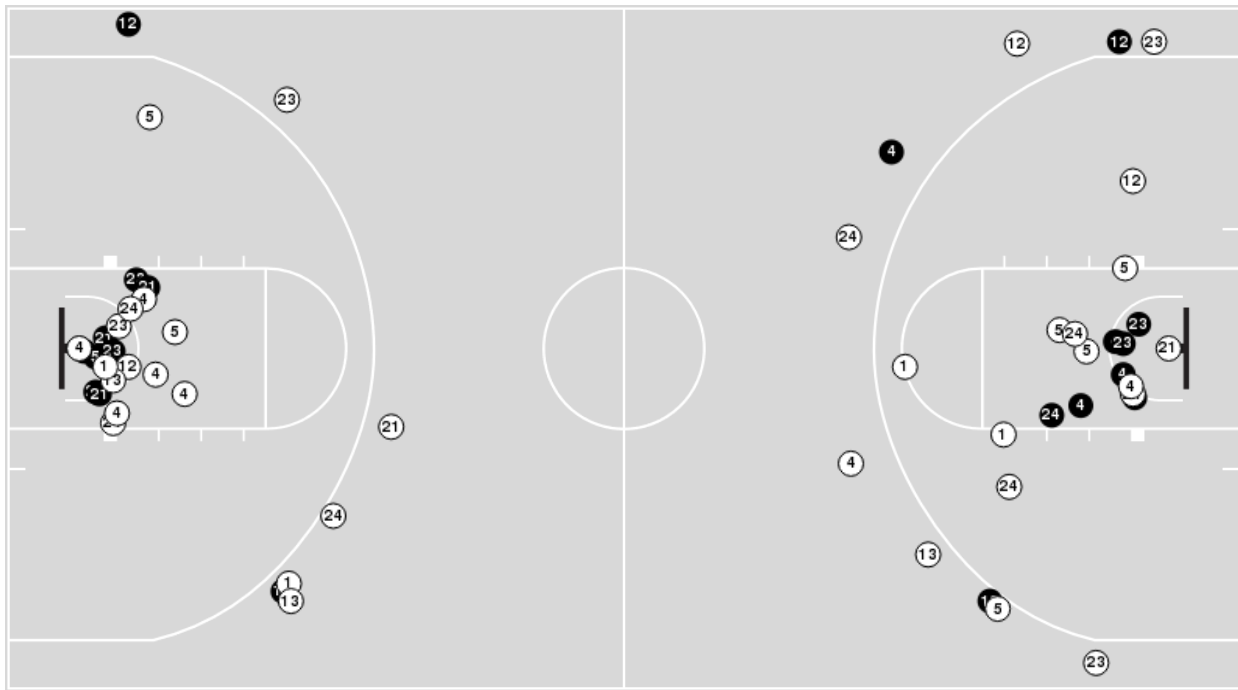

Arkansas at Missouri

02/15/22 Mizzou Arena, Columbia, Mo.
Mizzou vs. #23 Arkansas

Game Time: 8:00 PM
Game Duration: 1:53
Attendance: 7,448

Officials: Chuck Jones, Rob Rorke, Owen Shortt

Players => 0, 1, 2, 4, 5, 11, 12, 13, 21, 23, 24, 32FG Types=>AllResults=>All

Missouri

All Field Goals