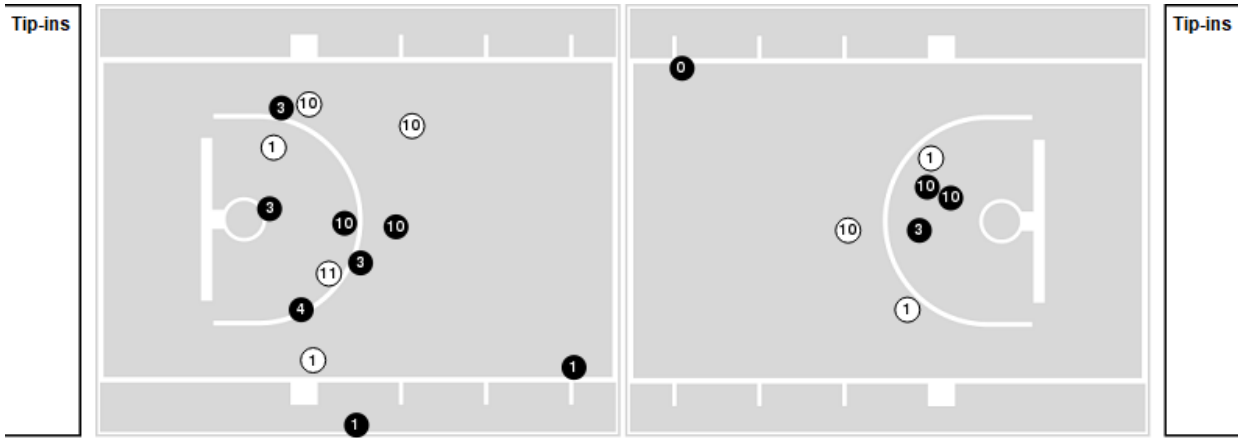

Blow Up Chart

● Made ○ Missed N - Player Number

Arkansas	M/A	%
Field Goals	26/53	49
2 Points	15/32	47
3 Points	11/21	52
Free Throws	13/17	76

Arkansas	M/A	%
Points in the Paint	20 (10 / 19)	53
Fast Break Points	7 (3/3)	100
Second Chance Points	12 (6/7)	86
Effective FG%	59