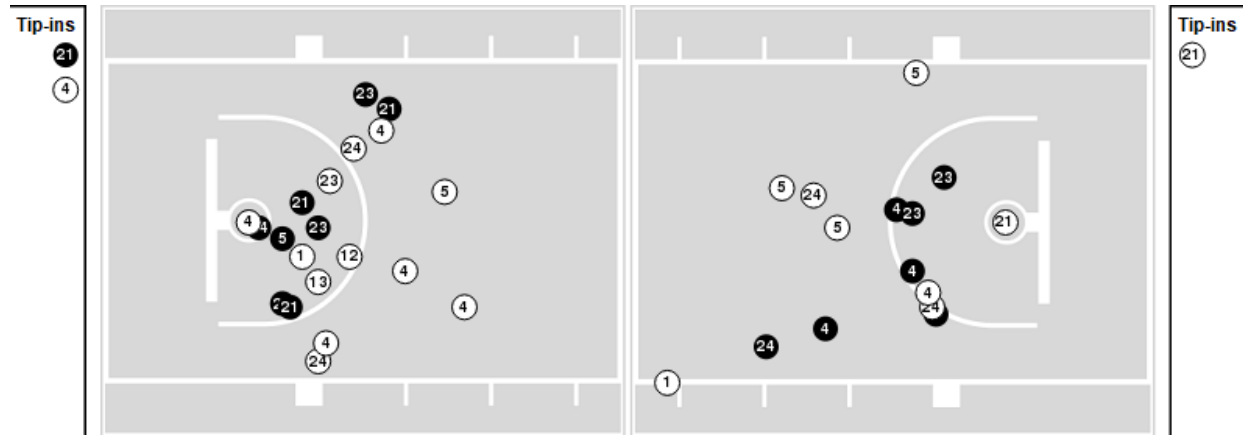

Blow Up Chart

● Made ○ Missed N - Player Number

Missouri	M/A	%
Field Goals	21/57	37
2 Points	16/40	40
3 Points	5/17	29
Free Throws	10/12	83

Missouri	M/A	%
Points in the Paint	32 (16 / 35)	46
Fast Break Points	7 (3/3)	100
Second Chance Points	9 (4/11)	36
Effective FG%	41