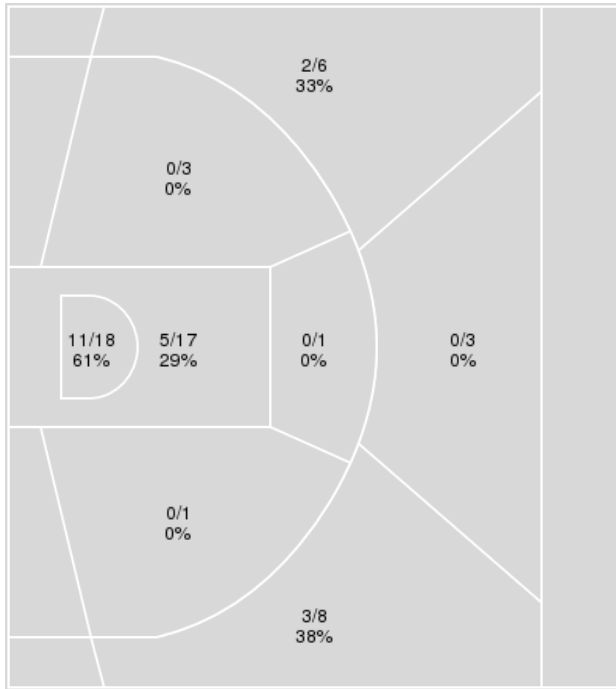

Arkansas at Missouri

02/15/22 Mizzou Arena, Columbia, Mo.
Mizzou vs. #23 Arkansas

Game Time: 8:00 PM
Game Duration: 1:53
Attendance: 7,448

Officials: Chuck Jones, Rob Rorke, Owen Shortt

{ Players => 0, 1, 2, 4, 5, 11, 12, 13, 21, 23, 24, 32; } FG Types => All; { Players => All; } FG Types => All; Results => All;
Results => All;

Missouri