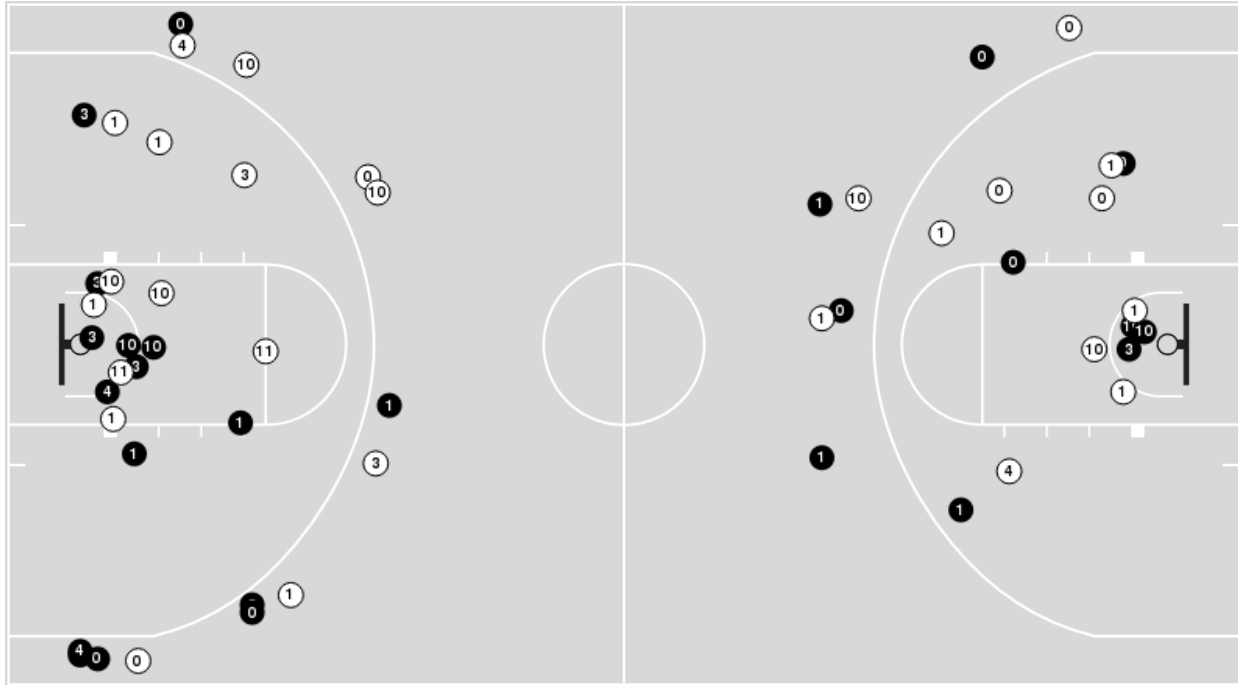

Players => AllFG Types=>AllResults=>All

Arkansas

All Field Goals