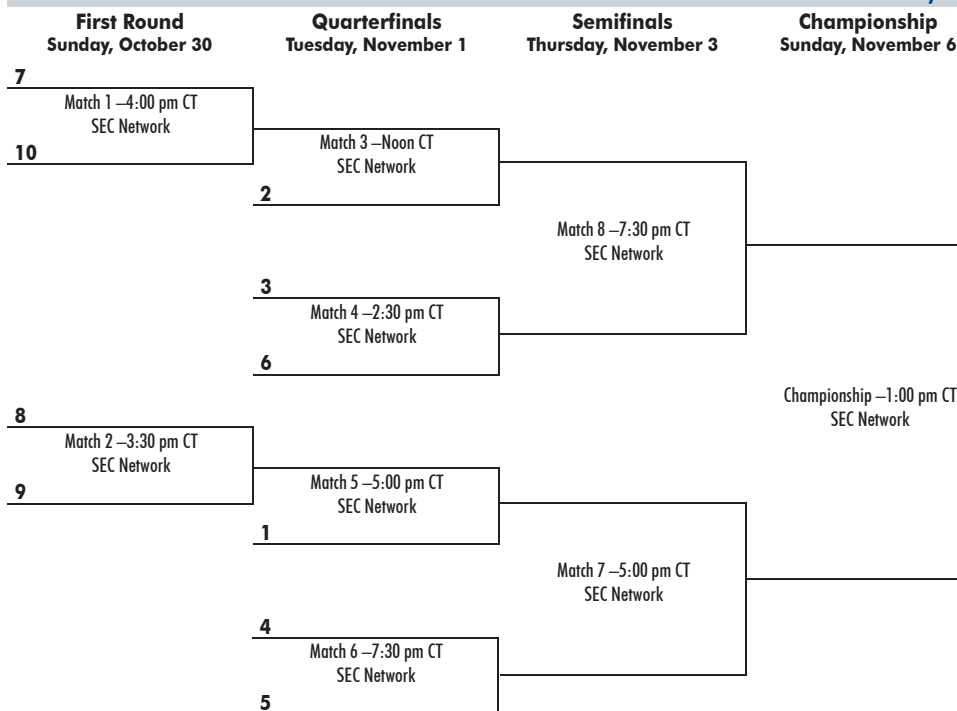

2022 SEC SOCCER TOURNAMENT – PENSACOLA, FLORIDA

There shall be a single-elimination tournament of the top ten teams played at the conclusion of the regular season schedule. The tournament champion shall be the Conference representative to the NCAA championship.

The top ten teams with the highest point total, regardless of divisions, will participate in the tournament, with the two division champions serving as the top two seeds. The following point system is utilized to determine regular season standings and seeding for the tournament: a win counts as three points, a tie as one, and a loss as zero points. If a game(s) is cancelled, neither team will receive a point and the standings will be determined by average points per game.

Tie-Breaker Procedures

The tournament will be seeded 1-14 based on the point system implemented to determine regular season standings. The two division champions shall be the top two seeds. If teams are tied, the following procedures, in order as follows, will be used to break the tie:

1. **Two-Team Tie:** The following procedure will be used in the following order until the tie is broken:

- A. Head-to-head competition between the tied teams.
- B. Points earned versus common opponents.
- C. Goal differential versus common opponents.
- D. Goals scored versus common opponents.
- E. Won-Lost record of the two teams versus highest seeded common opponent and proceeding through the No. 14 seed, if necessary.
- F. Goal differential versus highest seeded common opponent and proceeding through the No. 14 seed, if necessary.
- G. Goals scored versus highest seeded common opponent and proceeding through the No. 14 seed, if necessary.
- H. Coin flip by the Commissioner.

2. **Three-Team Tie (or more):** The following procedure will be used until the tie is broken. If at any time this tie breaker results in only two remaining tied teams, then the two-team tiebreaker will be used beginning with Subsection A in that procedure and continuing from that point:

A. If all teams have played one another, then most points earned in those matches only.

B. If all teams have not played, but one team has defeated all teams in the tie break, then that team breaks the tie and shall be placed highest. Remaining teams will continue with the tie break procedure.

C. If all teams have not played one another and a team does not have all wins over the tied teams, then use Subsection B in the two-team tie break procedures and continue through the two team tie-break procedures until ties between all teams are broken (except Subsection H will read “if three or more teams are still tied, the Commissioner will conduct a draw”).

All-Time SEC Tournament Champions