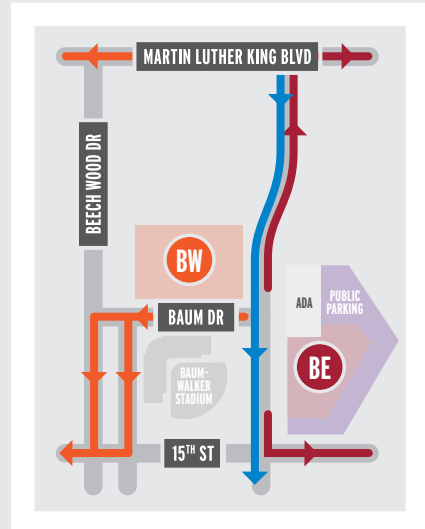

ARKANSAS

2022-23 PARKING MAP

EXTERIOR CAMPUS LOTS

2022-23 FOOTBALL POST-GAME TRAFFIC FLOW

- RAZORBACK RD / CATO SPRINGS
- 71 / COLLEGE / SCHOOL / 149
- GARLAND AVE
- MLK / 149
- FREE PUBLIC PARKING
- TWO-WAY TRAFFIC
- TAXI / LIMO+RIDE SHARE
- PARKING LOT EXIT
- NOT AN EXIT