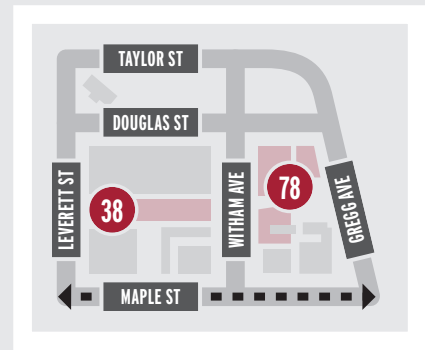

ARKANSAS

2022-23 PARKING MAP

EXTERIOR CAMPUS LOTS

2022-23 FOOTBALL POST-GAME TRAFFIC FLOW

- RAZORBACK RD / CATO SPRINGS
- 71 / COLLEGE / SCHOOL / 149
- GARLAND AVE
- MLK / 149
- FREE PUBLIC PARKING
- TWO-WAY TRAFFIC
- TAXI / LIMO+RIDE SHARE
- PARKING LOT EXIT
- NOT AN EXIT