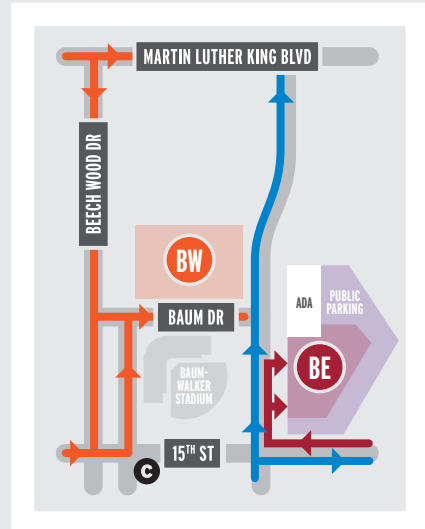

# ARKANSAS

2022-23 PARKING MAP

## EXTERIOR CAMPUS LOTS

## 2022-23 FOOTBALL PRE-GAME TRAFFIC FLOW

- RAZORBACK RD / CATO SPRINGS
- 71 / COLLEGE / SCHOOL / 15TH
- GARLAND AVE
- MLK / 149
- TWO-WAY TRAFFIC
- TAXI / LIMO+RIDE SHARE
- PARKING PASS CHECKPOINT
- PARKING LOT EXIT
- NOT AN EXIT
- FREE PUBLIC PARKING