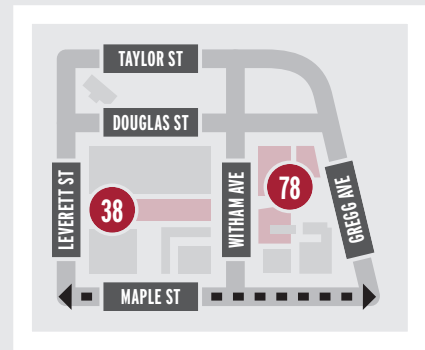

## EXTERIOR CAMPUS LOTS

## 2022-23 FOOTBALL PRE-GAME TRAFFIC FLOW

- RAZORBACK RD / CATO SPRINGS
- 71 / COLLEGE / SCHOOL / 15TH
- GARLAND AVE
- MLK / 149
- TWO-WAY TRAFFIC
- TAXI / LIMO+RIDE SHARE
- PARKING PASS CHECKPOINT
- PARKING LOT EXIT
- NOT AN EXIT
- FREE PUBLIC PARKING