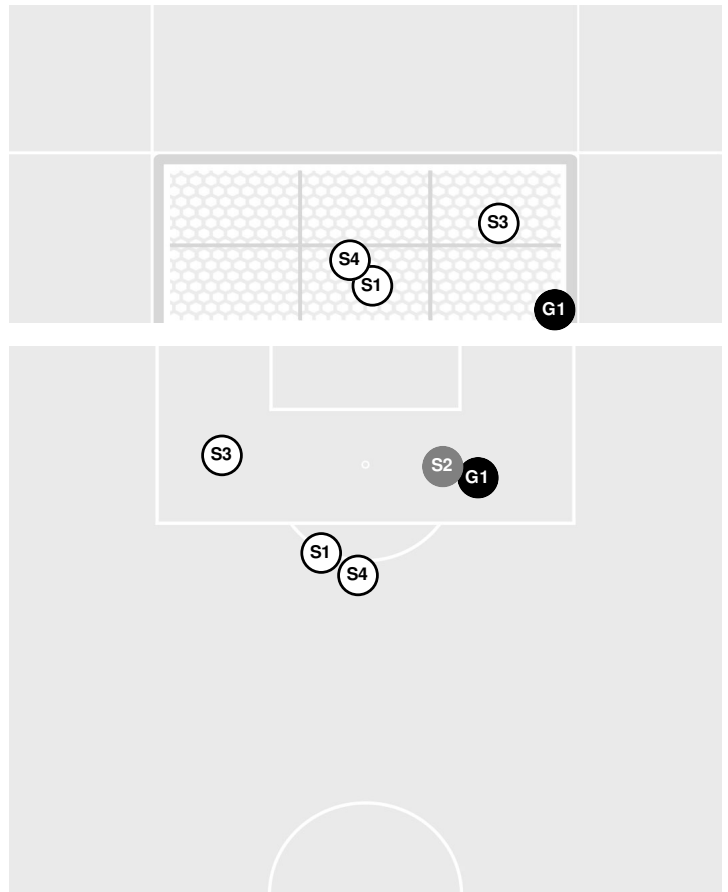

ARKANSAS 0, SOUTH CAROLINA 0

Official Soccer Shot Chart - Final
Arkansas vs South Carolina

9/25/2022 Stone Stadium, Columbia
 2022-23 Women's Soccer

Match Time: 2:00 PM
Match Duration: 01:54
Attendance: 2200

Officials: Christopher Heintzman, Wesley Williams, Kaylib Rhinehart, Wayne Pavlischek

Shots by Half Intervals	Gamecocks	1st Half	2nd Half
			3
	Razorbacks	3	2

Shot Chart

GAMECOCKS

RAZORBACKS

S Shot Off Target
 S Shot On Target
 S Blocked
 G Goal / Own Goal

Shot Summary

GAMECOCKS

No	Time	Player	Description
S1	9'	10, Catherine Barry	Saved
S2	11'	23, Samantha Chang	Saved
S3	33'	20, Corinna Zullo	Saved
S4	79'	6, Camryn Dixon	Saved
S5	81'	10, Catherine Barry	Saved
S6	81'	13, Megan Spiehs	Saved
S7	82'	14, Brianna Behm	Saved
S8	89'	10, Catherine Barry	Saved

RAZORBACKS

No	Time	Player	Description
S1	17'	11, Jessica De Filippo	Saved
G1	32'	21, Ava Tankersley	Goal
S2	37'	10, Ellie Podojil	Blocked
S3	66'	36, Taylor Berman	Saved
S4	69'	11, Jessica De Filippo	Saved