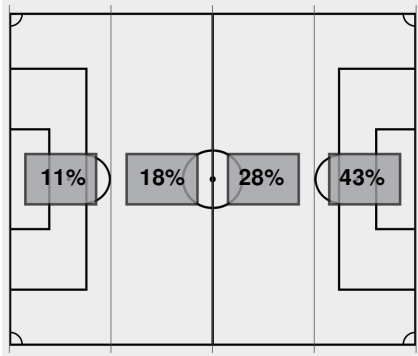

##	Goalkeepers	Dec	Min	GA	Saves
1	Shantel Hutton	L	77:21	3	9

Saves by period	1	2	Total
Razorbacks	3	2	5
Lopes	4	5	9

Fouls	1	2	Total
Razorbacks	5	6	11
Lopes	6	6	12

Official Soccer Box Score - Final  
**Arkansas vs Grand Canyon**

9/11/2022 GCU Stadium, Phoenix  
2022-23 Women's Soccer

**Match Time:** 7:00 PM  
**Match Duration:** 02:04

**Officials:** Corey Rockwell, Nicholas Gastelum, Billy Tekulve, Dejan Susak

Stadium: GCU Stadium

Officials: Referee: Corey Rockwell; Asst. Referee: Nicholas Gastelum; Billy Tekulve; Alt. Official: Dejan Susak;

Offsides: Arkansas 1, Grand Canyon 0.

Attacking Direction →

<b>18</b>	TOTAL SHOTS	<b>10</b>
<b>12</b>	SHOTS ON TARGET	<b>5</b>
<b>5</b>	SAVES	<b>9</b>
<b>7</b>	CORNERS	<b>4</b>
<b>1</b>	OFFSIDES	<b>0</b>
<b>1</b>	YELLOW CARDS	<b>1</b>
<b>0</b>	RED CARDS	<b>0</b>
<b>45%</b>	POSSESSION TOTAL	<b>55%</b>