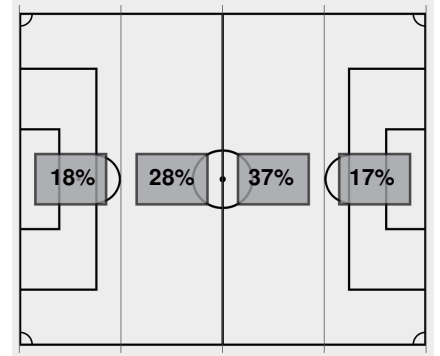

##	Goalkeepers	Dec	Min	GA	Saves
1	Shantel Hutton	L	77:21	3	9

Saves by period	1	2	Total
Razorbacks	3	2	5
Lopes	4	5	9

Fouls	1	2	Total
Razorbacks	5	6	11
Lopes	6	6	12

Official Soccer Box Score - Final  
**Arkansas vs Grand Canyon**

9/11/2022 GCU Stadium, Phoenix  
2022-23 Women's Soccer

**Match Time:** 7:00 PM  
**Match Duration:** 02:04

**Officials:** Corey Rockwell, Nicholas Gastelum, Billy Tekulve, Dejan Susak

Stadium: GCU Stadium

Officials: Referee: Corey Rockwell; Asst. Referee: Nicholas Gastelum; Billy Tekulve; Alt. Official: Dejan Susak;

Offsides: Arkansas 1, Grand Canyon 0.

Attacking Direction →

<b>18</b>	TOTAL SHOTS	<b>10</b>
<b>12</b>	SHOTS ON TARGET	<b>5</b>
<b>5</b>	SAVES	<b>9</b>
<b>7</b>	CORNERS	<b>4</b>
<b>1</b>	OFFSIDES	<b>0</b>
<b>1</b>	YELLOW CARDS	<b>1</b>
<b>0</b>	RED CARDS	<b>0</b>
<b>45%</b>	POSSESSION TOTAL	<b>55%</b>