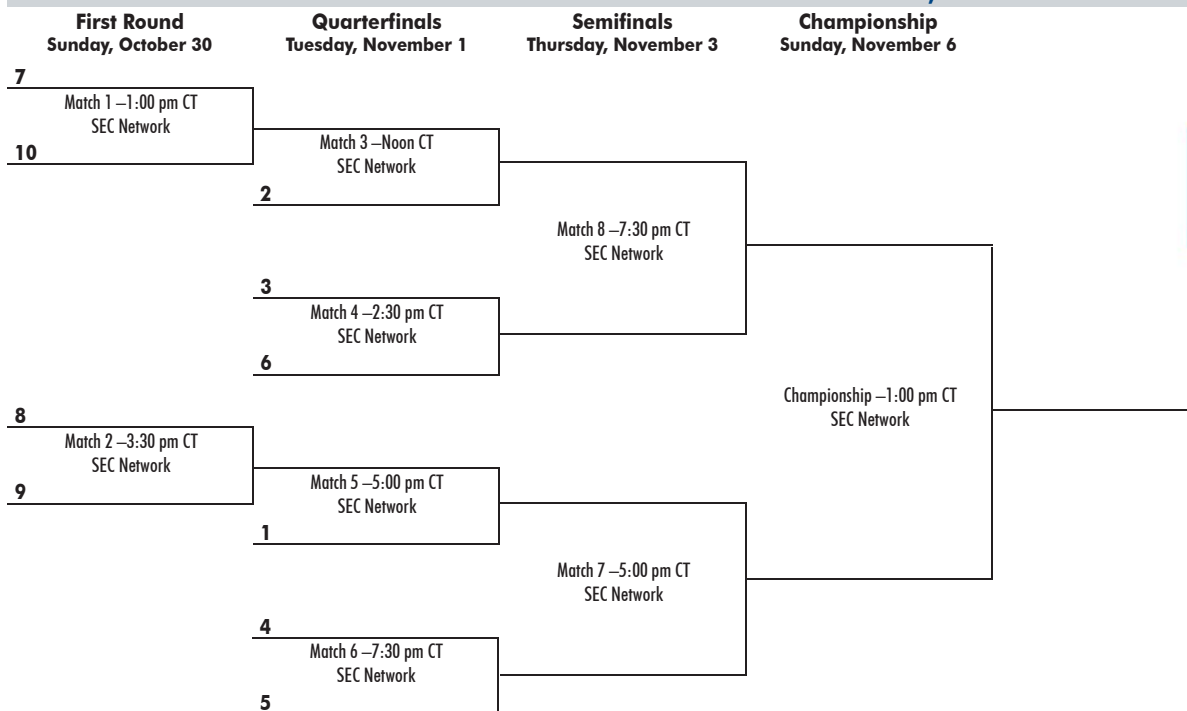

2022 SEC SOCCER TOURNAMENT – PENSACOLA, FLORIDA

There shall be a single-elimination tournament of the top ten teams played at the conclusion of the regular season schedule. The tournament champion shall be the Conference representative to the NCAA championship.

The top ten teams with the highest point total, regardless of divisions, will participate in the tournament, with the two division champions serving as the top two seeds. The following point system is utilized to determine regular season standings and seeding for the tournament: a win counts as three points, a tie as one, and a loss as zero points. If a game(s) is cancelled, neither team will receive a point and the standings will be determined by average points per game.

Tie-Breaker Procedures

The tournament will be seeded 1-14 based on the point system implemented to determine regular season standings. The two division champions shall be the top two seeds. If teams are tied, the following procedures, in order as follows, will be used to break the tie:

1. **Two-Team Tie:** The following procedure will be used in the following order until the tie is broken:

- A. Head-to-head competition between the tied teams.
- B. Points earned versus common opponents.
- C. Goal differential versus common opponents.
- D. Goals scored versus common opponents.
- E. Won-Lost record of the two teams versus highest seeded common opponent and proceeding through the No. 14 seed, if necessary.
- F. Goal differential versus highest seeded common opponent and proceeding through the No. 14 seed, if necessary.
- G. Goals scored versus highest seeded common opponent and proceeding through the No. 14 seed, if necessary.
- H. Coin flip by the Commissioner.

2. **Three-Team Tie (or more):** The following procedure will be used until the tie is broken. If at any time this tie breaker results in only two remaining tied teams, then the two-team tiebreaker will be used beginning with Subsection A in that procedure and continuing from that point:

A. If all teams have played one another, then most points earned in those matches only.

B. If all teams have not played, but one team has defeated all teams in the tie break, then that team breaks the tie and shall be placed highest. Remaining teams will continue with the tie break procedure.

C. If all teams have not played one another and a team does not have all wins over the tied teams, then use Subsection B in the two-team tie break procedures and continue through the two team tie-break procedures until ties between all teams are broken (except Subsection H will read "if three or more teams are still tied, the Commissioner will conduct a draw").

All-Time SEC Tournament Champions