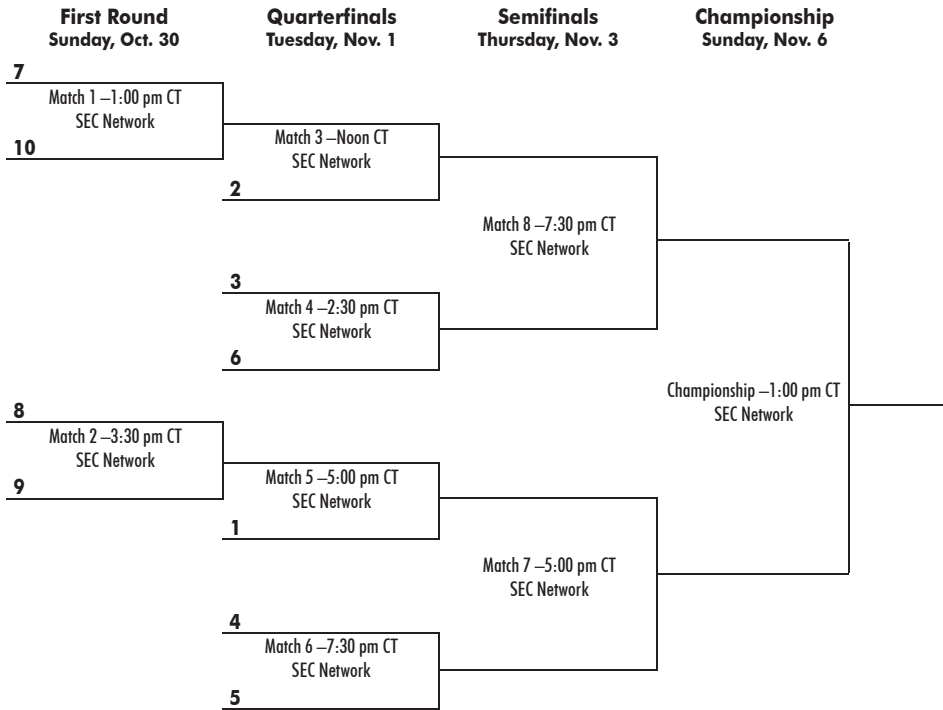

2022 SEC SOCCER TOURNAMENT – PENSACOLA, FLORIDA

There shall be a single-elimination tournament of the top ten teams played at the conclusion of the regular season schedule. The tournament champion shall be the Conference representative to the NCAA championship.

The top ten teams with the highest point total, regardless of divisions, will participate in the tournament, with the two division champions serving as the top two seeds. The following point system is utilized to determine regular season standings and seeding for the tournament: a win counts as three points, a tie as one, and a loss as zero points. If a game(s) is cancelled, neither team will receive a point and the standings will be determined by average points per game.

Tie-Breaker Procedures

The tournament will be seeded 1-14 based on the point system implemented to determine regular season standings. The two division champions shall be the top two seeds. If teams are tied, the following procedures, in order as follows, will be used to break the tie:

1. **Two-Team Tie:** The following procedure will be used in the following order until the tie is broken:
  - A. Head-to-head competition between the tied teams.
  - B. Points earned versus common opponents.
  - C. Goal differential versus common opponents.
  - D. Goals scored versus common opponents.
  - E. Won-Lost record of the two teams versus highest seeded common opponent and proceeding through the No. 14 seed, if necessary.
  - F. Goal differential versus highest seeded common opponent and proceeding through the No. 14 seed, if necessary.
  - G. Goals scored versus highest seeded common opponent and proceeding through the No. 14 seed, if necessary.
  - H. Coin flip by the Commissioner.

The Road To Pensacola (as of October 24)

DIVISION CHAMPIONS

Eastern	Pts	East	Matches Remain
1. ^Vanderbilt	13	4-0-1	at UT
2. South Carolina	12	4-1-0	MO
3. Tennessee	12	4-1-0	VU

^—Vanderbilt is currently Eastern Division Champion
Eliminated: UF, UG, UK, MO

Western	Pts	West	Matches Remain
1. *Alabama	15	5-0-0	at AU

*—Western Division Champion
Eliminated: AR, AU, LS, UM, MS, AM

TOURNAMENT SEEDS

Overall	Pts	SEC	Matches Remain
1. *Alabama	27	9-0-0	at AU
2. ^Vanderbilt	17	5-2-2	at UT
3. Tennessee	19	6-2-1	VU
4. Arkansas	17	5-2-2	UK
5. &South Carolina	16	5-3-1	MO
6. &Georgia	16	5-3-1	at MS
7. #Mississippi State	13	4-4-1	UG
8. #LSU	13	3-2-4	UM
9. Ole Miss	10	3-5-1	at LS
10. $Texas A&M	9	2-4-3	at UF
11. $Missouri	9	2-4-3	at SC
12. Auburn	8	2-5-2	UA
13. Kentucky	2	0-7-2	at AR
14. Florida	1	0-8-1	AM