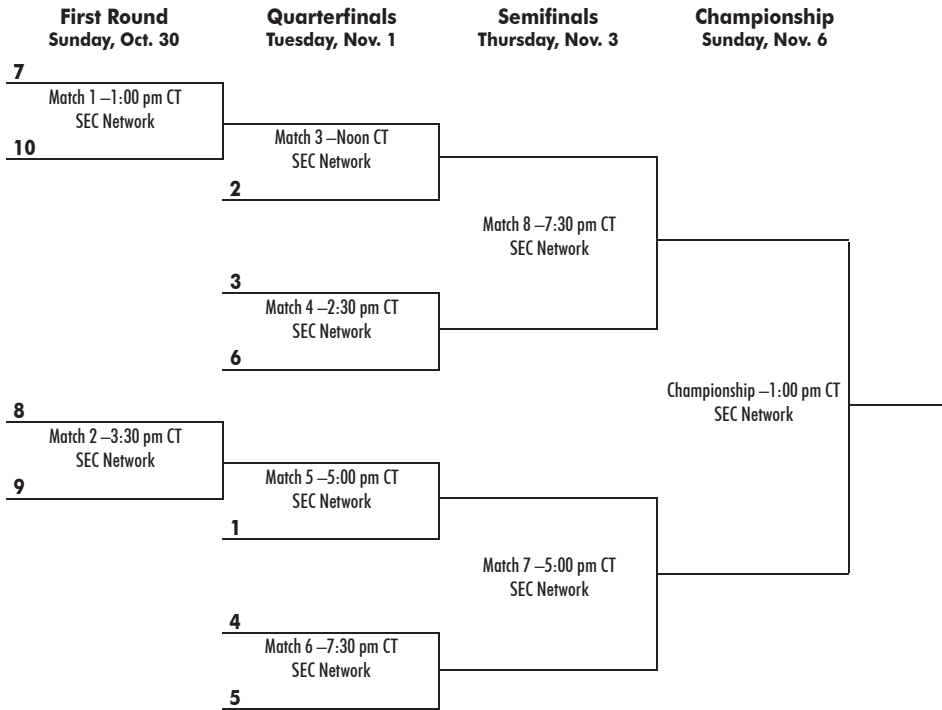

2022 SEC SOCCER TOURNAMENT – PENSACOLA, FLORIDA

The Road To Pensacola (as of October 17)

DIVISION CHAMPIONS

Eastern	Pts	East	Matches Remain
1. Tennessee	12	4-0-0	SC, VU
2. Vanderbilt	10	3-0-1	at UF, at UT
3. South Carolina	9	3-1-0	at UT, MO

^—Tennessee is currently Eastern Division Champion
Eliminated: UF, UG, UK, MO

Western	Pts	West	Matches Remain
1. Alabama	12	4-0-0	at MS, at AU
Mississippi State	12	4-1-0	UA

*—Alabama is currently Western Division Champion
Eliminated: AR, AU, LS, UM, AM

TOURNAMENT SEEDS

Overall	Pts	SEC	Matches Remain
1. *Alabama	21	7-0-0	at MS, UF, at AU
2. ^Tennessee	16	5-1-1	at AU, SC, VU
3. Arkansas	15	5-2-0	LS, at UM, UK
4. Mississippi State	13	4-2-1	UA, at VU, UG
5. South Carolina	12	4-3-0	AM, at UT, MO
6. &LSU	11	3-2-2	at AR, AU, UM
7. &Vanderbilt	11	3-2-2	at UF, MS, at UT
8. Georgia	10	3-3-1	UM, at UK, at MS
9. Ole Miss	9	3-4-0	at UG, AR, at LS
10. $Auburn	7	2-3-1	UT, LS, UA
11. $Missouri	7	2-3-1	UK, at AM, at SC
12. $Texas A&M	7	2-4-1	at SC, MO, at UF
13. Florida	0	0-6-0	VU, at UA, AM
14. Kentucky	0	0-6-0	at MO, UG, at AR

*—Western Division Champion
^—Eastern Division Champion
&—LSU is 6th, Vanderbilt is 7th
2A. LS won the head-to-head meeting with VU (2-1)
$—Auburn is 10th, Missouri 11th, Texas A&M 12th
3A. All teams have not played one another
3B. No team has defeated all others involved in tie
2B. Points earned versus common opponents
AU: MS-W = 3 points
MO: MS-T = 1 point
AM: MS-L = 0 points
%—Florida is 13th, Kentucky is 14th
2A. UF and UK tied their only meeting (1-1)
2B. Points earned versus common opponents
UF: UM-L, SC-L, UT-L = 0 points
UK: UM-L, SC-L, UT-L = 0 points
2C. Goal differential versus common opponents
UF: UM (0-1), SC (0-1), UT (1-2) = -3
UK: UM (1-2), SC (0-1), UT (1-4) = -5

There shall be a single-elimination tournament of the top ten teams played at the conclusion of the regular season schedule. The tournament champion shall be the Conference representative to the NCAA championship.

The top ten teams with the highest point total, regardless of divisions, will participate in the tournament, with the two division champions serving as the top two seeds. The following point system is utilized to determine regular season standings and seeding for the tournament: a win counts as three points, a tie as one, and a loss as zero points. If a game(s) is cancelled, neither team will receive a point and the standings will be determined by average points per game.

Tie-Breaker Procedures

The tournament will be seeded 1-14 based on the point system implemented to determine regular season standings. The two division champions shall be the top two seeds. If teams are tied, the following procedures, in order as follows, will be used to break the tie: