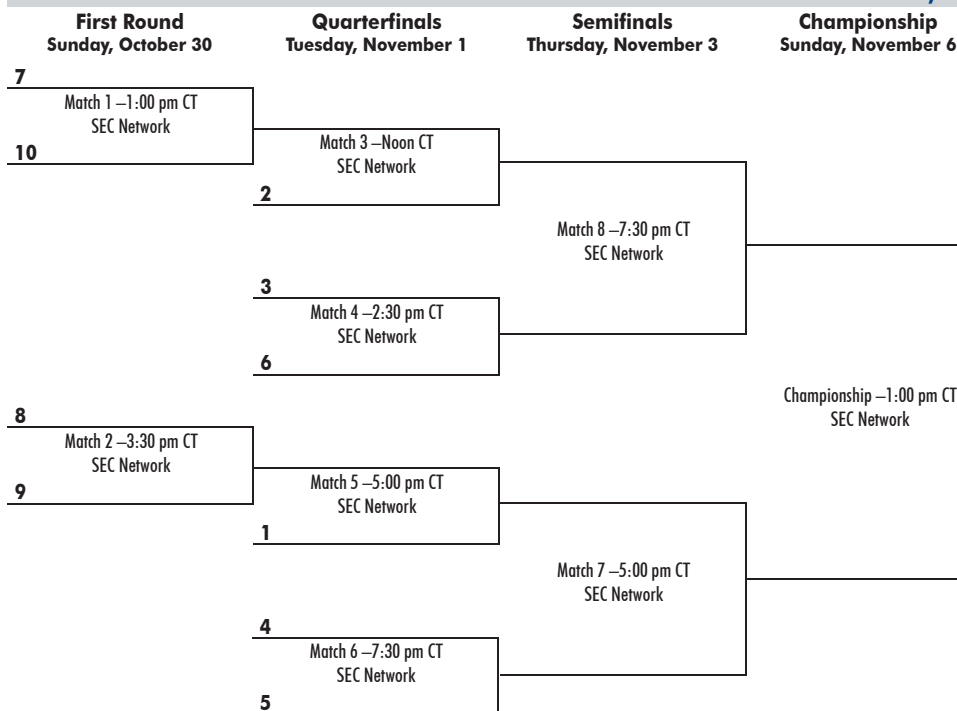

2022 SEC SOCCER TOURNAMENT – PENSACOLA, FLORIDA

There shall be a single-elimination tournament of the top ten teams played at the conclusion of the regular season schedule. The tournament champion shall be the Conference representative to the NCAA championship.

The top ten teams with the highest point total, regardless of divisions, will participate in the tournament, with the two division champions serving as the top two seeds. The following point system is utilized to determine regular season standings and seeding for the tournament: a win counts as three points, a tie as one, and a loss as zero points. If a game(s) is cancelled, neither team will receive a point and the standings will be determined by average points per game.

Tie-Breaker Procedures

The tournament will be seeded 1-14 based on the point system implemented to determine regular season standings. The two division champions shall be the top two seeds. If teams are tied, the following procedures, in order as follows, will be used to break the tie:

1. **Two-Team Tie:** The following procedure will be used in the following order until the tie is broken:

- A. Head-to-head competition between the tied teams.
- B. Points earned versus common opponents.
- C. Goal differential versus common opponents.
- D. Goals scored versus common opponents.
- E. Won-Lost record of the two teams versus highest seeded common opponent and proceeding through the No. 14 seed, if necessary.
- F. Goal differential versus highest seeded common opponent and proceeding through the No. 14 seed, if necessary.
- G. Goals scored versus highest seeded common opponent and proceeding through the No. 14 seed, if necessary.
- H. Coin flip by the Commissioner.

2. **Three-Team Tie (or more):** The following procedure will be used until the tie is broken. If at any time this tie breaker results in only two remaining tied teams, then the two-team tiebreaker will be used beginning with Subsection A in that procedure and continuing from that point:

A. If all teams have played one another, then most points earned in those matches only.

B. If all teams have not played, but one team has defeated all teams in the tie break, then that team breaks the tie and shall be placed highest. Remaining teams will continue with the tie break procedure.

C. If all teams have not played one another and a team does not have all wins over the tied teams, then use Subsection B in the two-team tie break procedures and continue through the two team tie-break procedures until ties between all teams are broken (except Subsection H will read “if three or more teams are still tied, the Commissioner will conduct a draw”).

All-Time SEC Tournament Champions