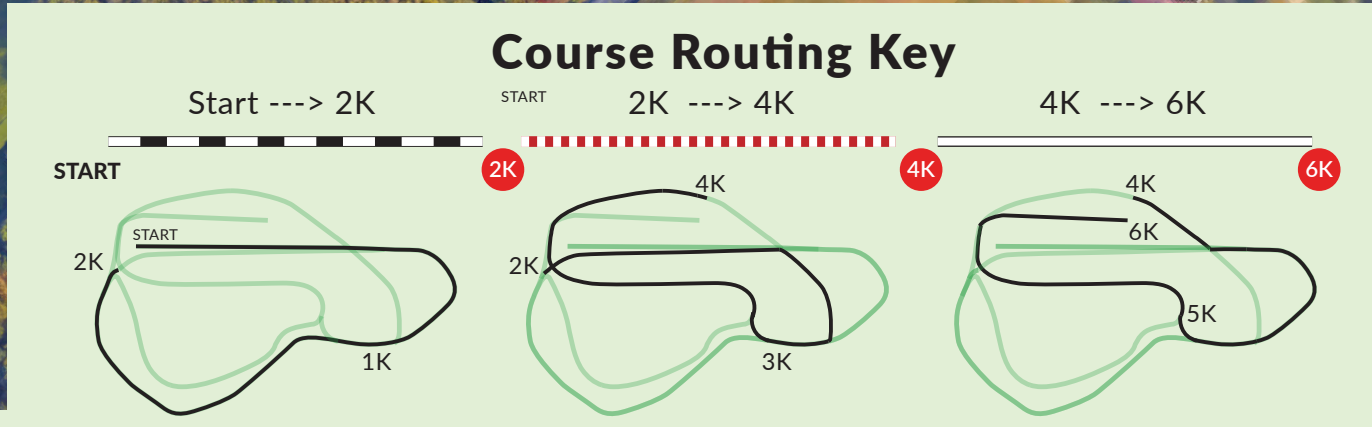

University of Wisconsin

Thomas Zimmer Championship
Cross Country Course

Women's 6,000 Meter Course

Professor Sean Hartnett
Geographer, UW-Eau Claire

Elevation Profile With Elevations Measured Relative The Lowest Elevation On The Course

Thomas Zimmer Championship Cross Country Course