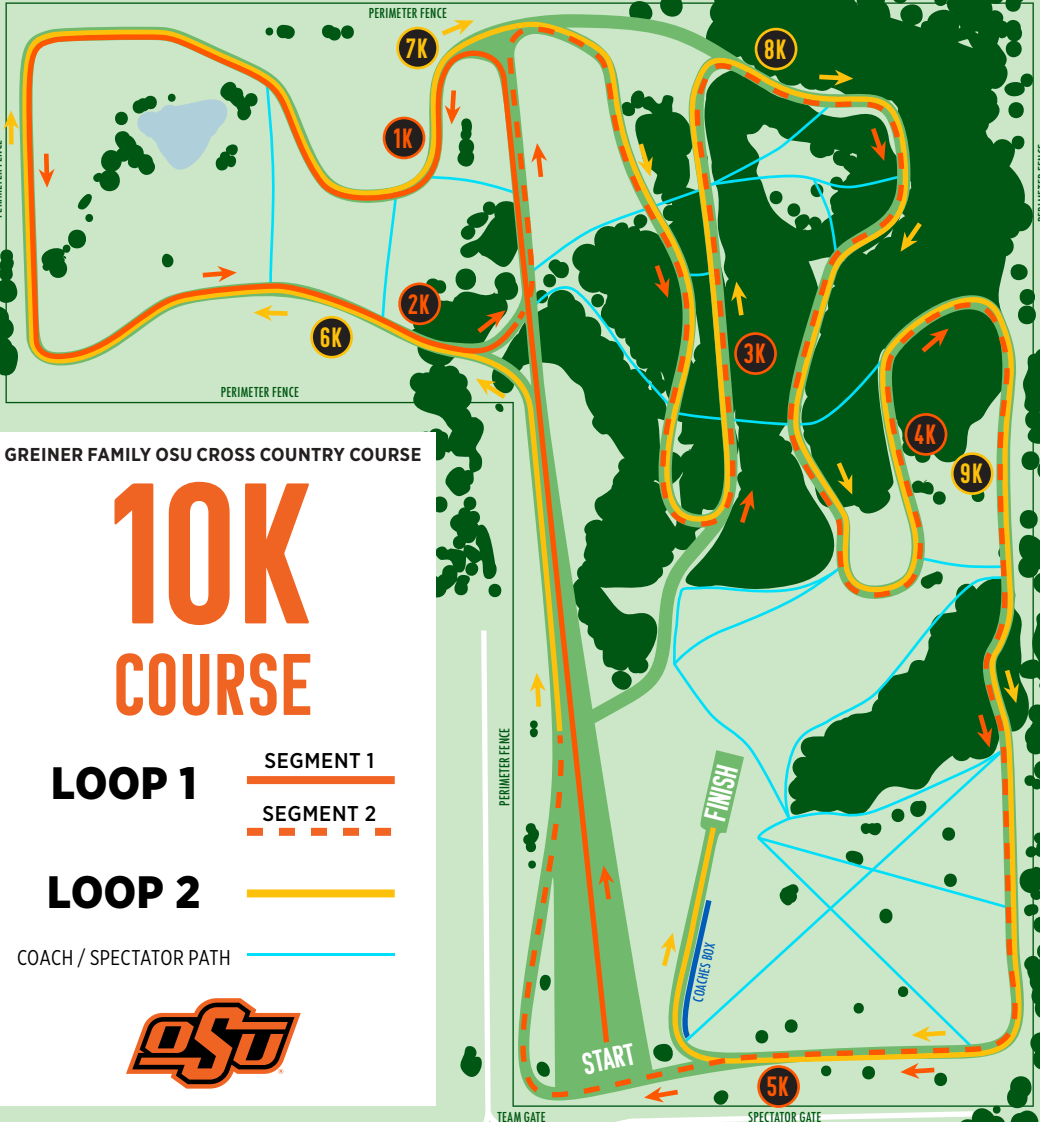

2022 DIVISION I

CROSS COUNTRY CHAMPIONSHIPS

STILLWATER, OK • Oklahoma State University, Host

GREINER FAMILY OSU CROSS COUNTRY COURSE

10K COURSE

LOOP 1

LOOP 2

COACH / SPECTATOR PATH