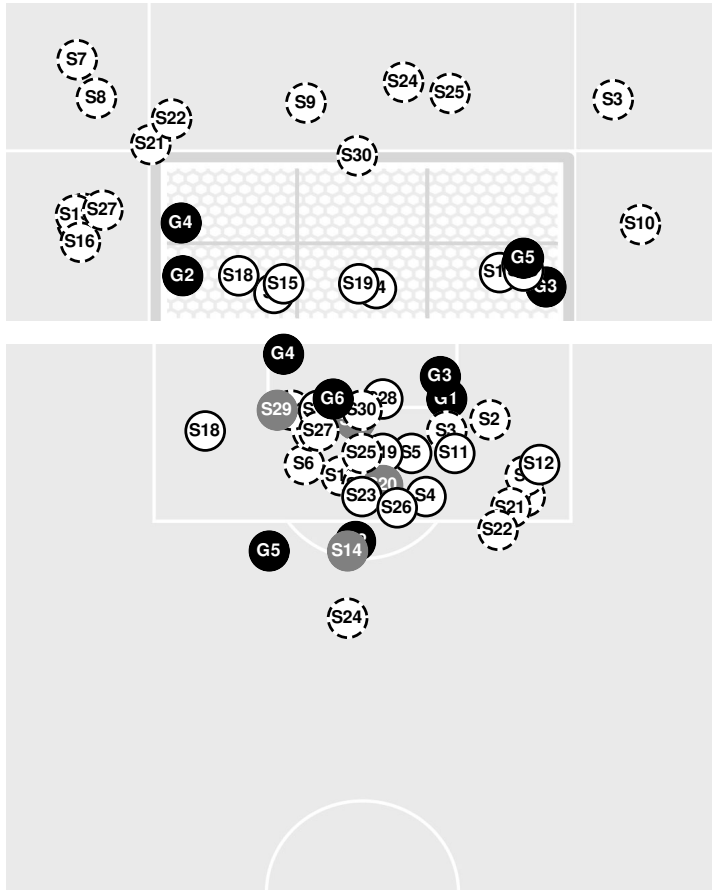

Officials: Andrew Ellsworth, Shane Kennard, Matt Trotter, Brook Weiss

Shots by Half Intervals		1st Half	2nd Half
Razorbacks		21	15
Bears		1	0

Shot Chart

RAZORBACKS