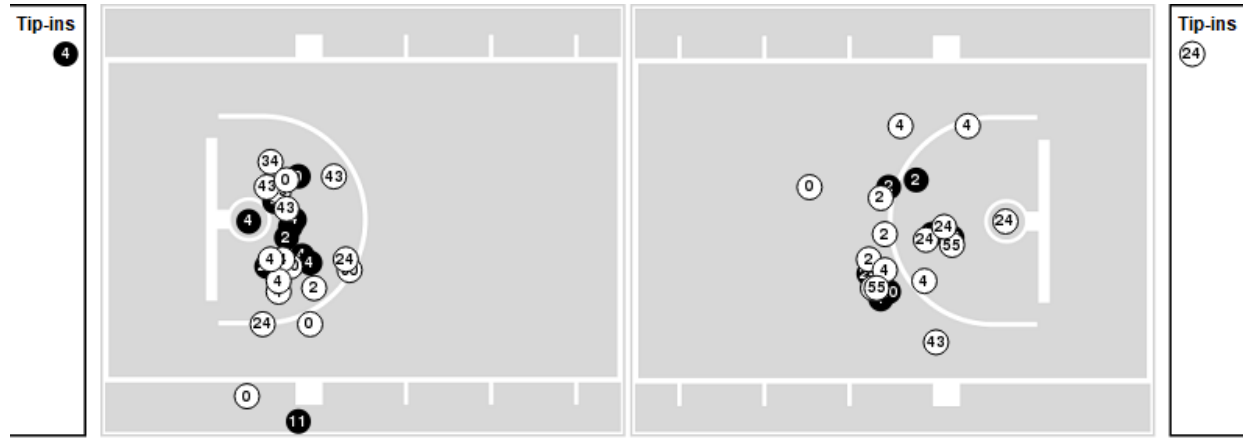

Blow Up Chart

● Made ○ Missed N - Player Number

Arkansas	M/A	%
Field Goals	22/70	31
2 Points	17/49	35
3 Points	5/21	24
Free Throws	21/46	46

Arkansas	M/A	%
Points in the Paint	32 (16 / 47)	34
Fast Break Points	16 (11/15)	73
Second Chance Points	15 (10/27)	37
Effective FG%	35