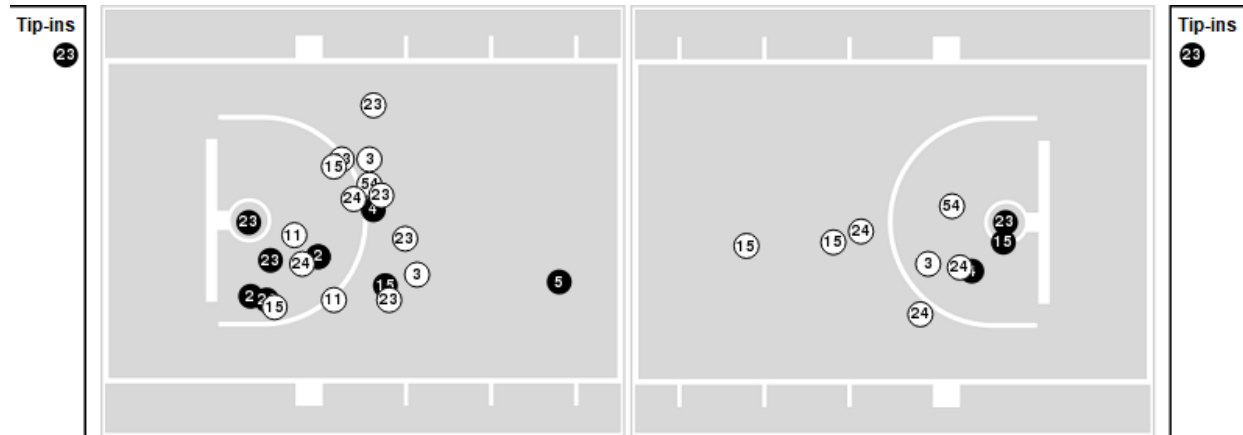

Blow Up Chart

● Made ○ Missed N - Player Number

Ark.-Pine Bluff	M/A	%
Field Goals	17/58	29
2 Points	14/41	34
3 Points	3/17	18
Free Throws	13/25	52

Ark.-Pine Bluff	M/A	%
Points in the Paint	24 (12 / 34)	35
Fast Break Points	8 (5/5)	100
Second Chance Points	11 (7/14)	50
Effective FG%	32