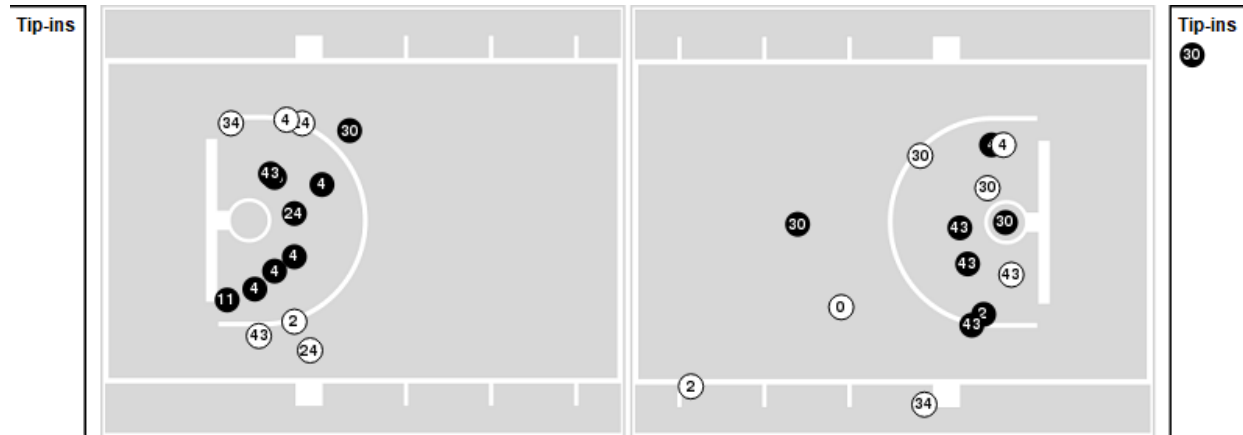

Blow Up Chart

● Made ○ Missed N - Player Number

Arkansas	M/A	%
Field Goals	22/52	42
2 Points	16/30	53
3 Points	6/22	27
Free Throws	22/35	63

Arkansas	M/A	%
Points in the Paint	32 (16 / 27)	59
Fast Break Points	7 (4/7)	57
Second Chance Points	5 (3/10)	30
Effective FG%	48