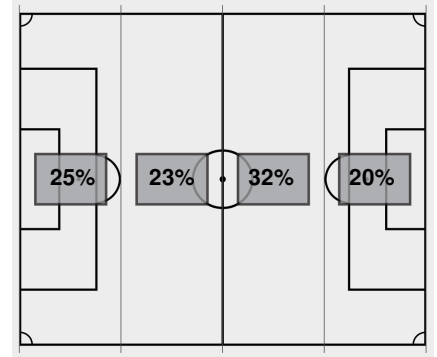

Official Soccer Box Score - Final

Arkansas vs Florida St.

11/26/2022 Seminole Soccer Complex, Tallahassee
2022-23 Women's Soccer

Match Time: 5:00 PM

Match Duration: 01:55

Attendance: 2667

Officials: Jonathan Weiner, Sam Bilbo, Kendall McCardell, Arnel Selman

Attacking Direction →

11	TOTAL SHOTS	13
5	SHOTS ON TARGET	9
9	SAVES	5
5	CORNERS	5
0	OFFSIDES	0
0	YELLOW CARDS	0
0	RED CARDS	0
46%	POSSESSION TOTAL	54%

← Attacking Direction

Official's signature