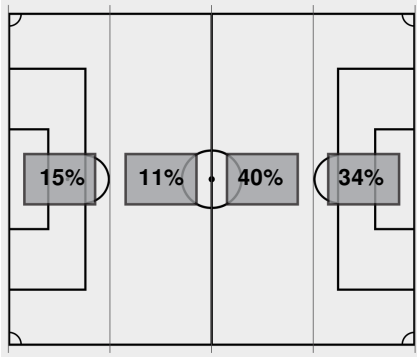

Official Soccer Box Score - Final

Arkansas vs Florida St.

11/26/2022 Seminole Soccer Complex, Tallahassee
2022-23 Women's Soccer

Match Time: 5:00 PM

Match Duration: 01:55

Attendance: 2667

Officials: Jonathan Weiner, Sam Bilbo, Kendall McCardell, Arnel Selman

Attacking Direction →

11	TOTAL SHOTS	13
5	SHOTS ON TARGET	9
9	SAVES	5
5	CORNERS	5
0	OFFSIDES	0
0	YELLOW CARDS	0
0	RED CARDS	0
46%	POSSESSION TOTAL	54%

← Attacking Direction

Official's signature