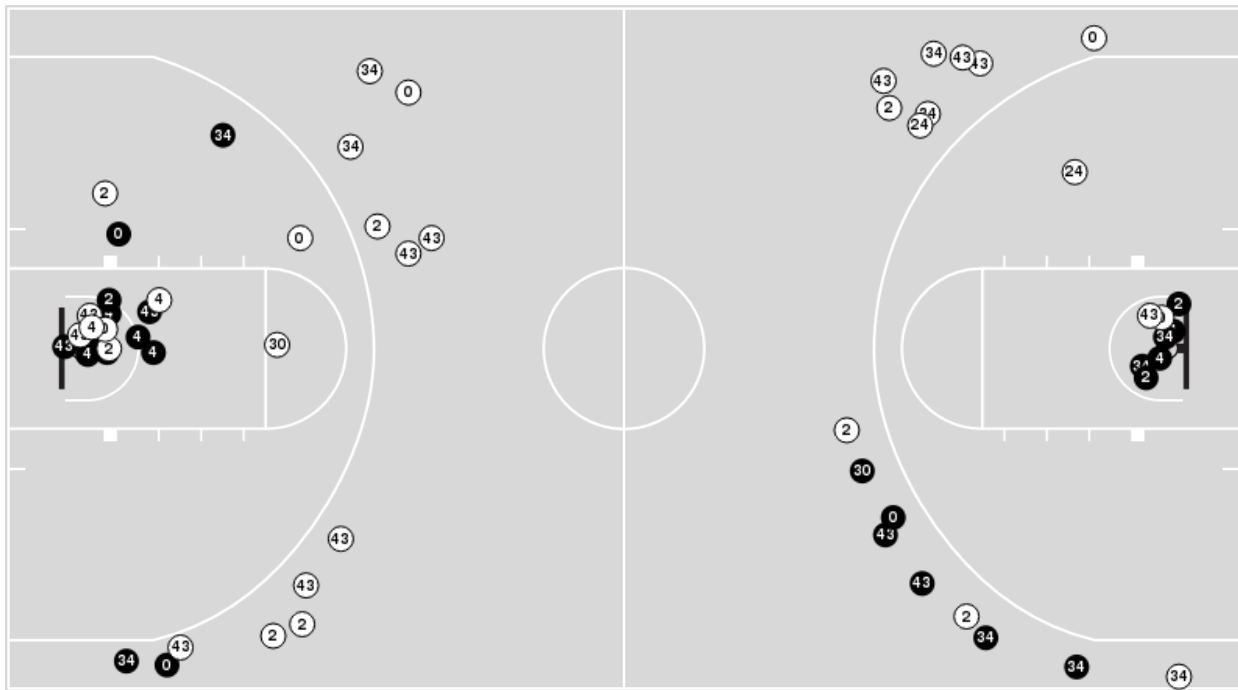

Players => 0, 2, 4, 11, 13, 15, 20, 21, 22, 24, 30, 34, 43, 55FG Types=>AllResults=>All

Arkansas

All Field Goals