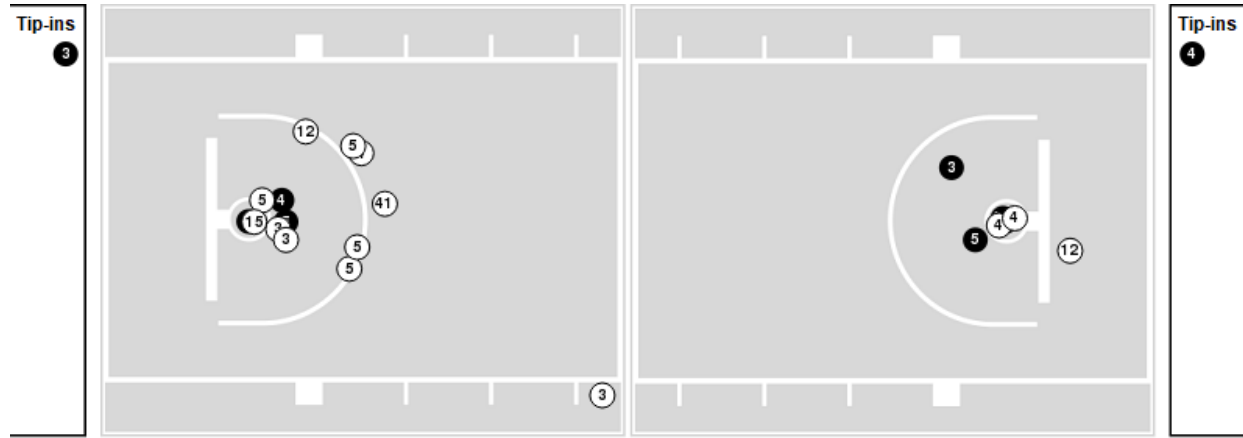

Blow Up Chart

● Made ○ Missed N - Player Number

Kansas St.	M/A	%
Field Goals	15/55	27
2 Points	9/32	28
3 Points	6/23	26
Free Throws	17/18	94

Kansas St.	M/A	%
Points in the Paint	14 (7 / 20)	35
Fast Break Points	7 (5/6)	83
Second Chance Points	6 (4/5)	80
Effective FG%	33