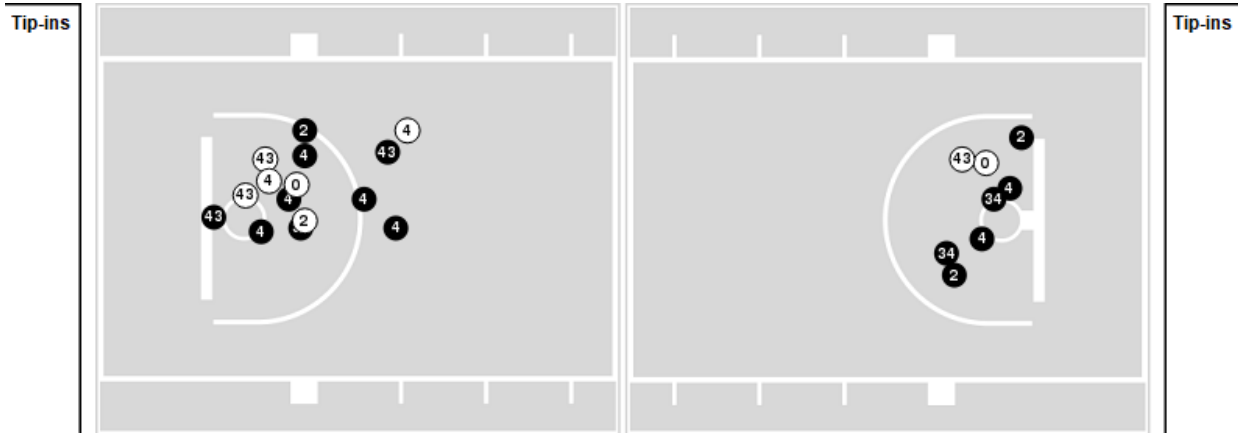

Blow Up Chart

● Made   ○ Missed   N - Player Number

Arkansas	M/A	%
Field Goals	25/59	42
2 Points	17/29	59
3 Points	8/30	27
Free Throws	11/16	69

Arkansas	M/A	%
Points in the Paint	30 (15 / 23)	65
Fast Break Points	6 (4/5)	80
Second Chance Points	7 (4/10)	40
Effective FG%	49