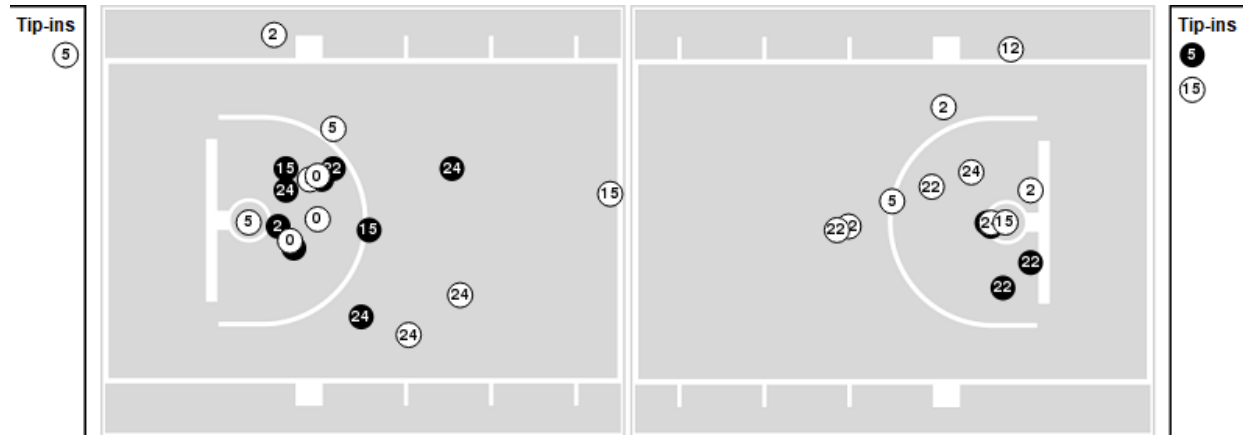

Game Time: 9:35 PM
Game Duration: 2:06
Attendance: 1,724

Officials: Mark McClenney, Brandon Enterline, Whitney Armstrong

Players => AllFG Types=>AllResults=>All

Clemson

All Field Goals

Blow Up Chart

● Made ○ Missed N - Player Number