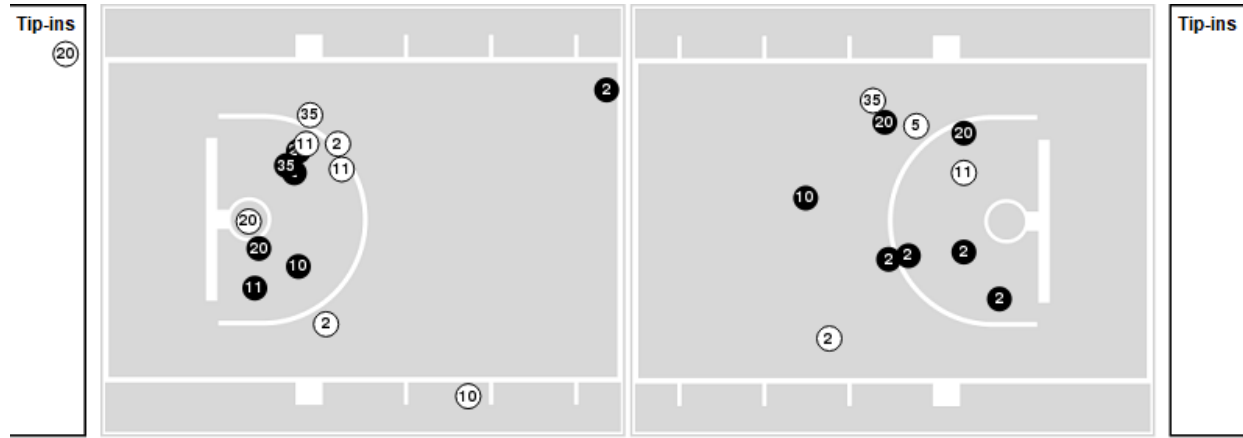

Blow Up Chart

● Made   ○ Missed   N - Player Number

Tulsa	M/A	%
Field Goals	27/61	44
2 Points	15/32	47
3 Points	12/29	41
Free Throws	4/12	33

Tulsa	M/A	%
Points in the Paint	28 (14 / 24)	58
Fast Break Points	5 (2/4)	50
Second Chance Points	0 (0/4)	0
Effective FG%	54