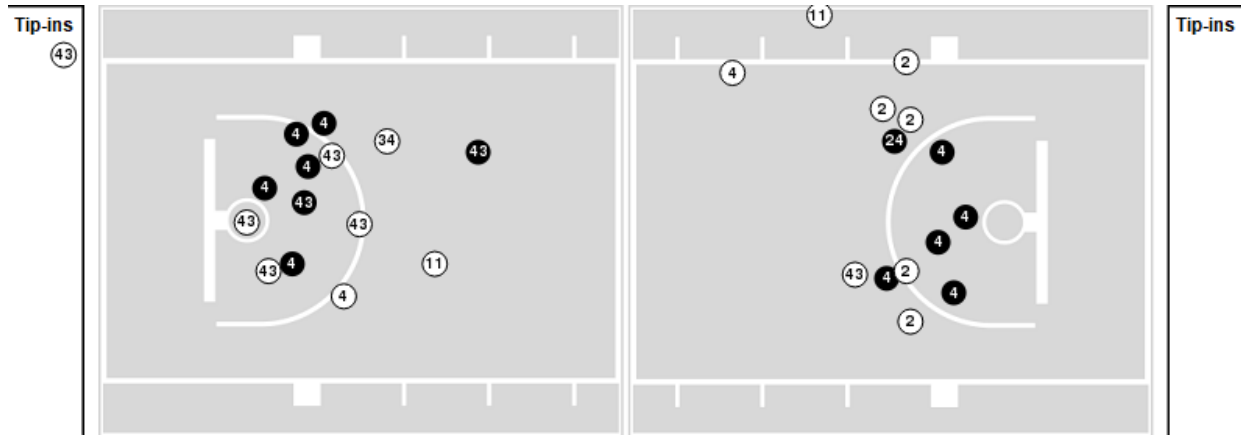

Blow Up Chart

● Made   ○ Missed   N - Player Number

Arkansas	M/A	%
Field Goals	25/72	35
2 Points	14/33	42
3 Points	11/39	28
Free Throws	18/28	64

Arkansas	M/A	%
Points in the Paint	26 (13 / 26)	50
Fast Break Points	21 (13/19)	68
Second Chance Points	9 (6/18)	33
Effective FG%	42