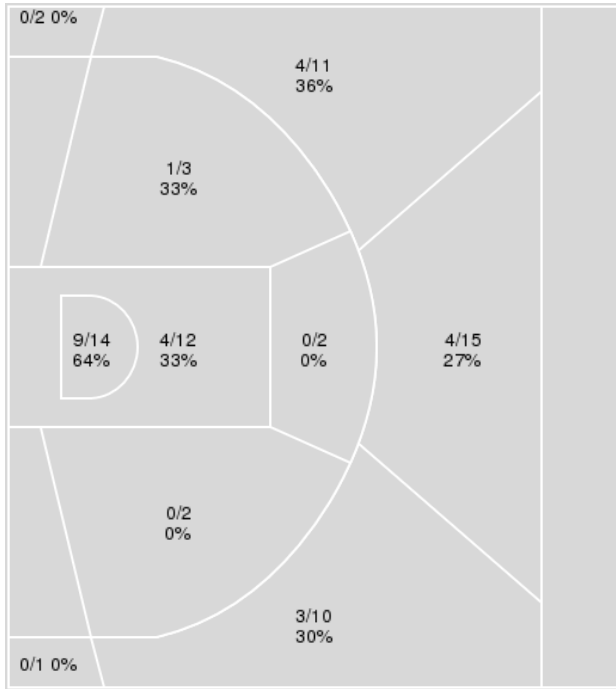

Tulsa at Arkansas

11/14/22 Bud Walton Arena, Fayetteville
2022-23 Women's Basketball

Game Time: 7:00 PM
Game Duration: 2:04
Attendance: 2,511

Officials: Dee Kanter, Michael McConnell, Talisa Green

{ Players => 0, 2, 4, 11, 13, 15, 20, 21, 22, 24, 30, 34, 43, 55; } FG
Types => All; Results => All;

{ Players => All; } FG Types => All; Results => All;

Arkansas