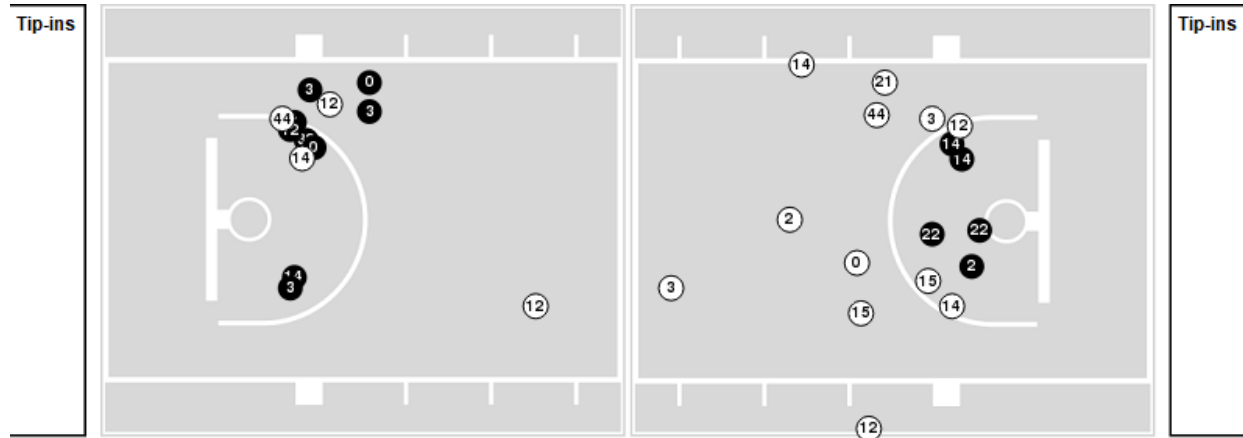

Players => AllFG Types=>AllResults=>All  
**Kent St.**

**All Field Goals**

**Blow Up Chart**

● Made    ○ Missed    N - Player Number

Kent St.	M/A	%
Field Goals	22/60	37
2 Points	14/34	41
3 Points	8/26	31
Free Throws	7/10	70