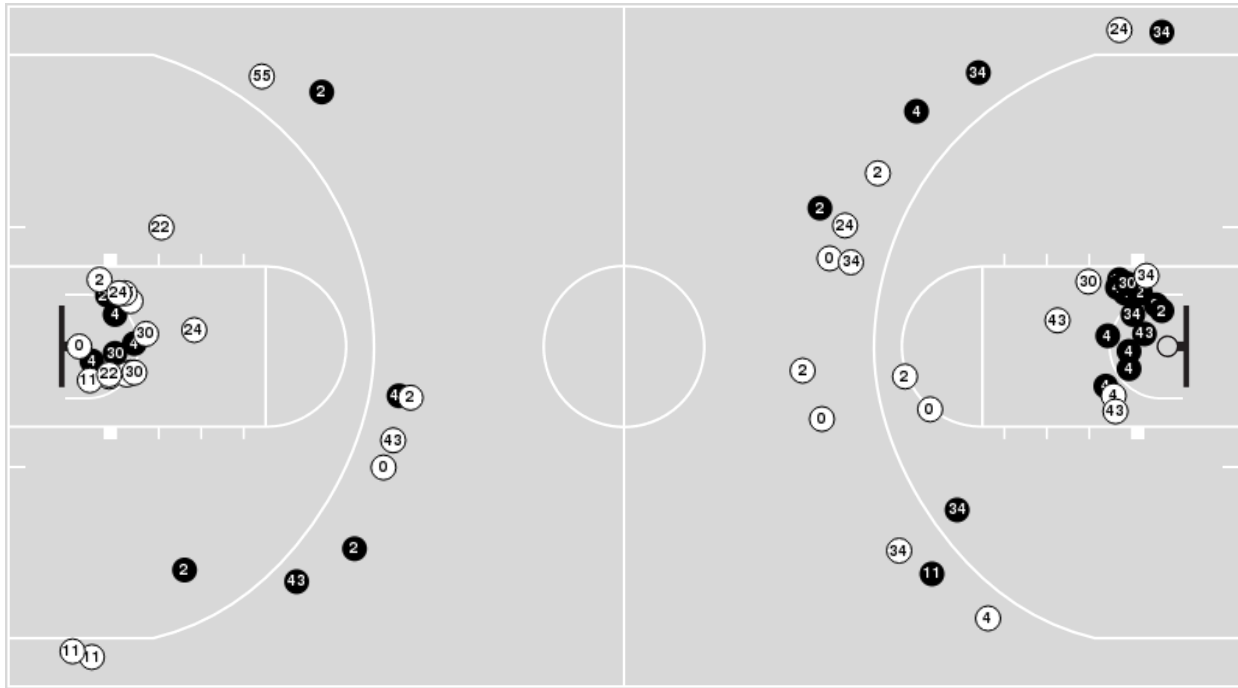

Kent St. at Arkansas

11/17/22 Bud Walton Arena, Fayetteville
2022-23 Women's Basketball

Officials: Ashlee Goode, Frank Steratore, Joseph Vasziy

Players => 0, 2, 4, 11, 13, 15, 20, 21, 22, 24, 30, 34, 43, 55 FG Types=>All Results=>All

Arkansas

All Field Goals