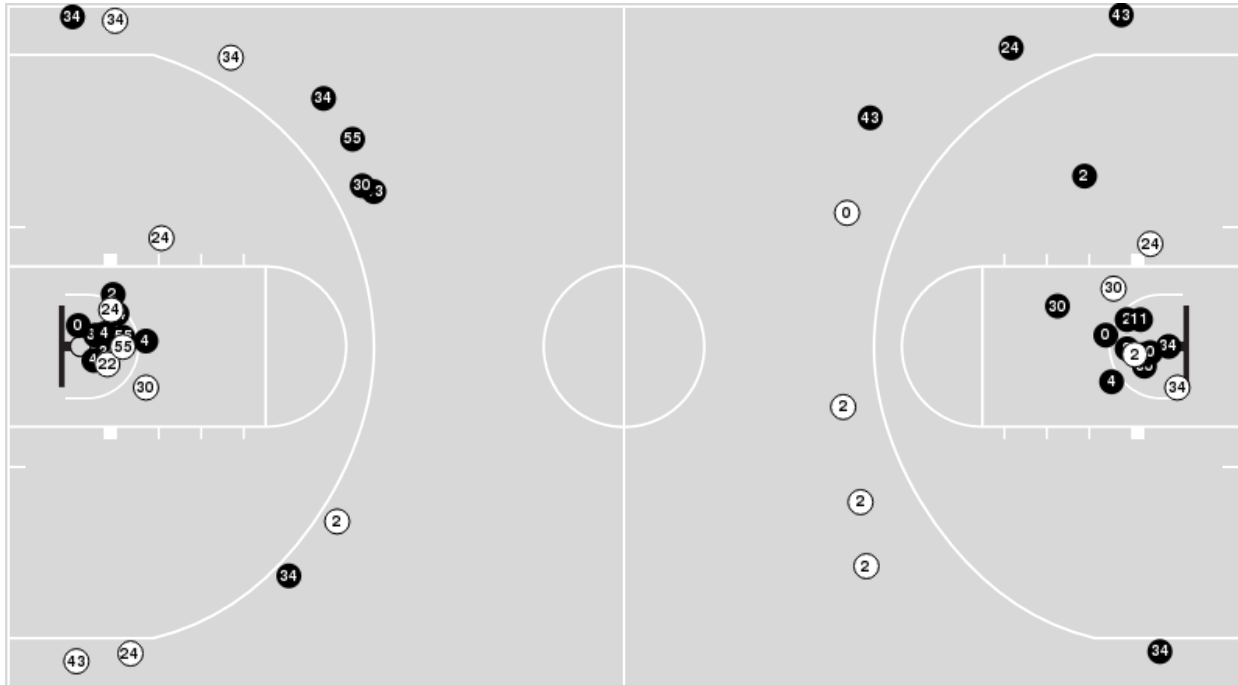

Officials: Ty Bills, Nadi Carey, Daniel Drake

Players => 0, 2, 4, 11, 13, 15, 20, 21, 22, 24, 30, 34, 43, 55 FG Types=>All Results=>All

Arkansas

All Field Goals