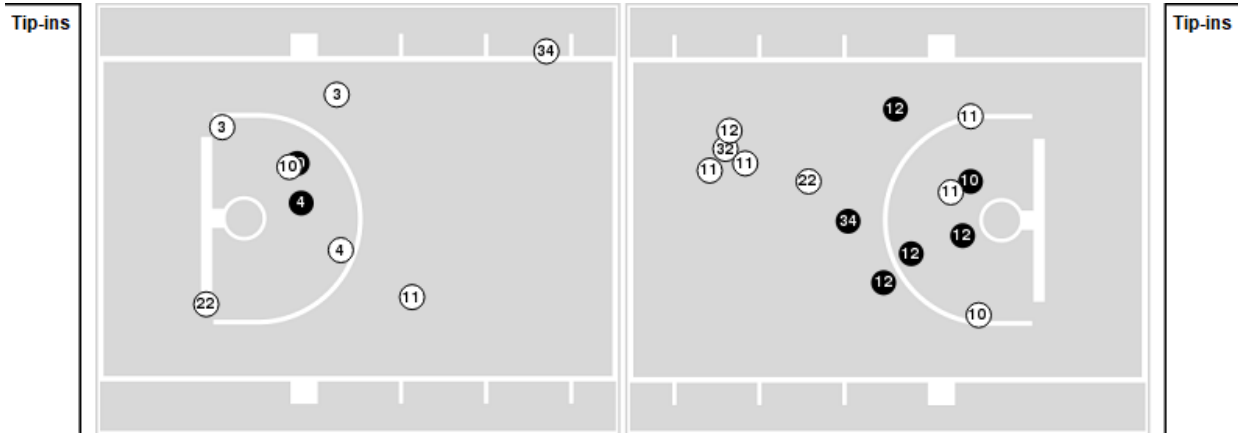

Officials: Ty Bills, Nadi Carey, Daniel Drake

Players => 0, 1, 2, 3, 4, 5, 10, 11, 12, 13, 22, 32, 34 FG Types=>AllResults=>All

Little Rock

All Field Goals

Blow Up Chart

● Made ○ Missed N - Player Number

| Little Rock | M/A | % |
|-------------|-------|----|
| Field Goals | 19/63 | 30 |
| 2 Points | 18/56 | 32 |
| 3 Points | 1/7 | 14 |
| Free Throws | 10/17 | 59 |