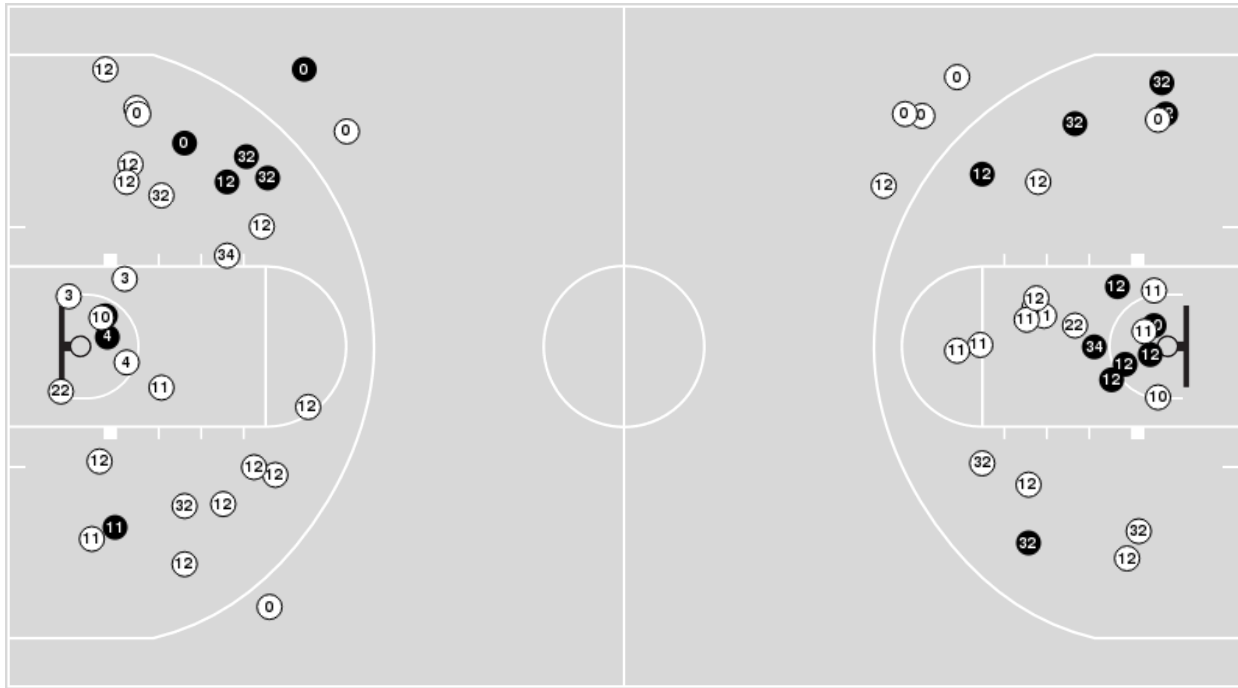

Officials: Ty Bills, Nadi Carey, Daniel Drake

Players => 0, 1, 2, 3, 4, 5, 10, 11, 12, 13, 22, 32, 34 FG Types=>AllResults=>All

Little Rock

All Field Goals