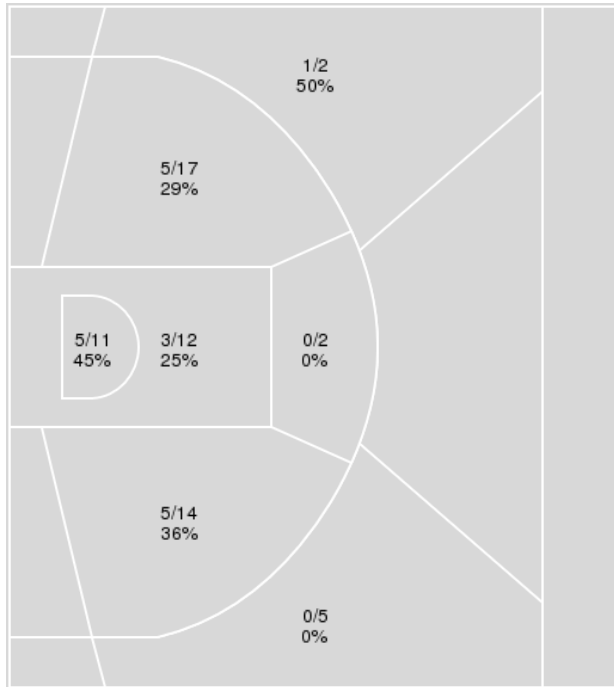

Officials: Ty Bills, Nadi Carey, Daniel Drake

{ Players => 0, 1, 2, 3, 4, 5, 10, 11, 12, 13, 22, 32, 34; } FG Types => All; Results => All;

{ Players => 0, 2, 4, 11, 13, 15, 20, 21, 22, 24, 30, 34, 43, 55; } FG Types => All; Results => All;

Little Rock

Arkansas

Little Rock	M/A	%
Field Goals	19/63	30
2 Points	18/56	32
3 Points	1/7	14
Free Throws	10/17	59

Arkansas	M/A	%
Field Goals	30/48	62
2 Points	20/29	69
3 Points	10/19	53
Free Throws	23/30	77