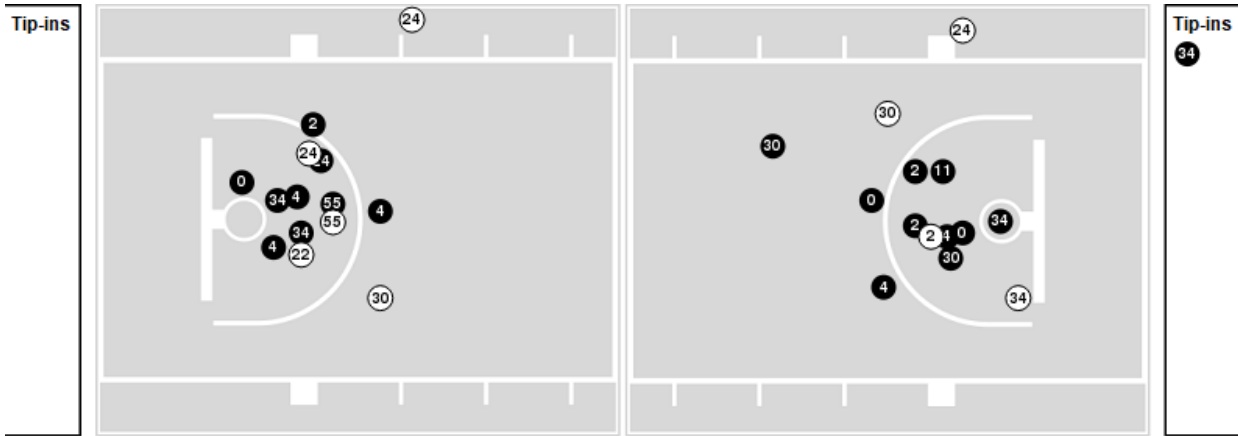

Blow Up Chart

N Made   **O** Missed   N - Player Number

Arkansas	M/A	%
Field Goals	30/48	62
2 Points	20/29	69
3 Points	10/19	53
Free Throws	23/30	77

Arkansas	M/A	%
Points in the Paint	38 (19 / 26)	73
Fast Break Points	9 (5/6)	83
Second Chance Points	10 (5/6)	83
Effective FG%	73