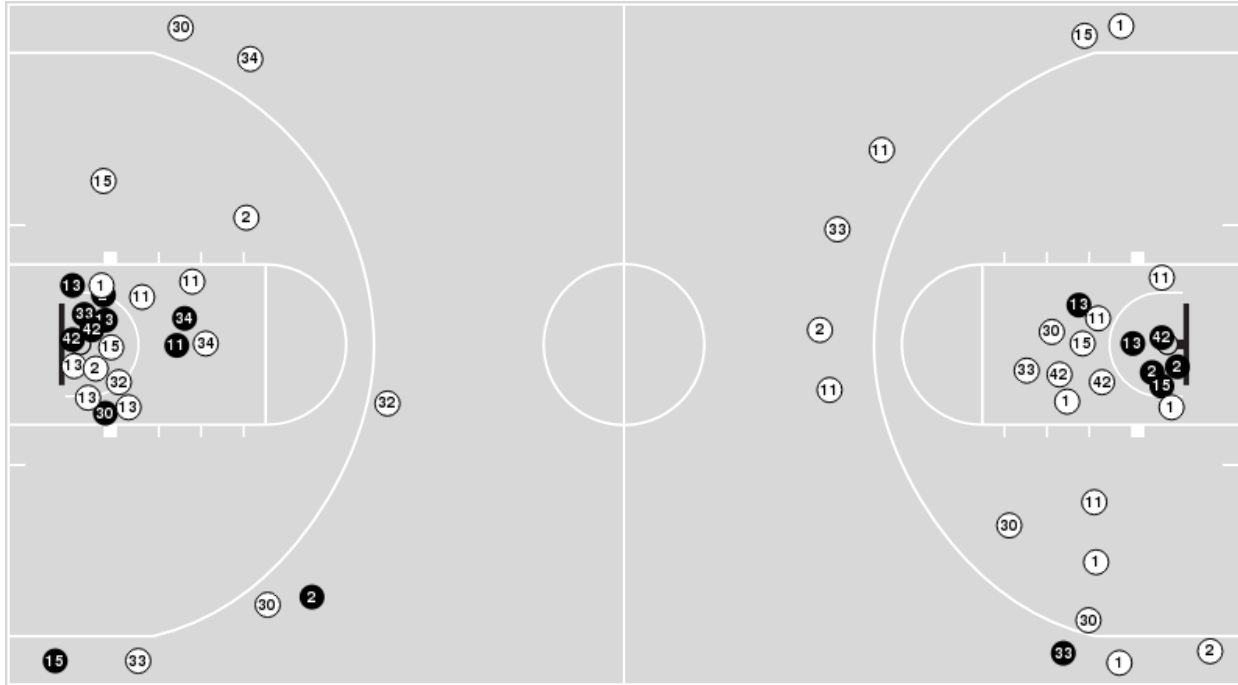

Players => AllFG Types=>AllResults=>All
South Dakota St.

All Field Goals