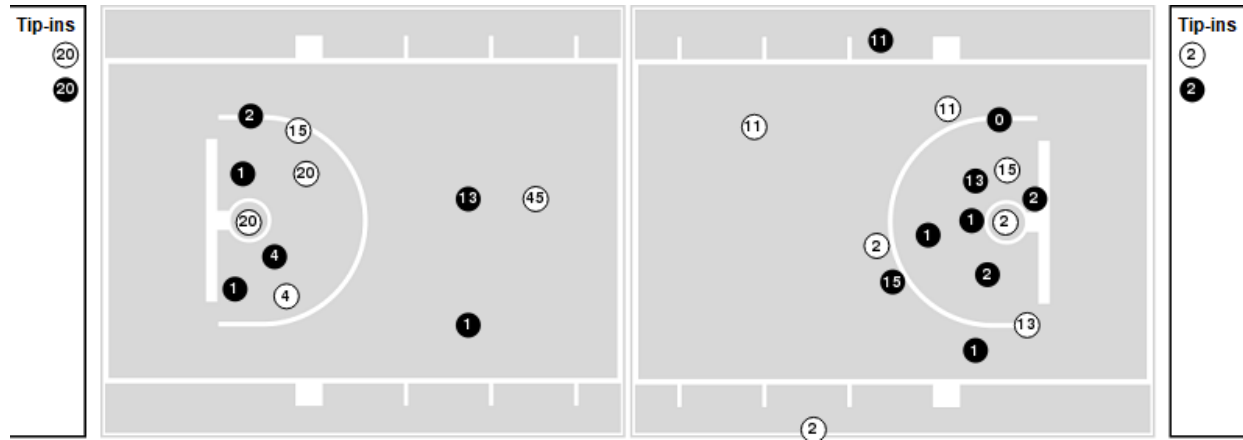

Blow Up Chart

● Made   ○ Missed   N - Player Number

Arkansas	M/A	%
Field Goals	28/61	46
2 Points	21/39	54
3 Points	7/22	32
Free Throws	8/15	53

Arkansas	M/A	%
Points in the Paint	32 (16 / 27)	59
Fast Break Points	12 (6/6)	100
Second Chance Points	7 (3/10)	30
Effective FG%	52