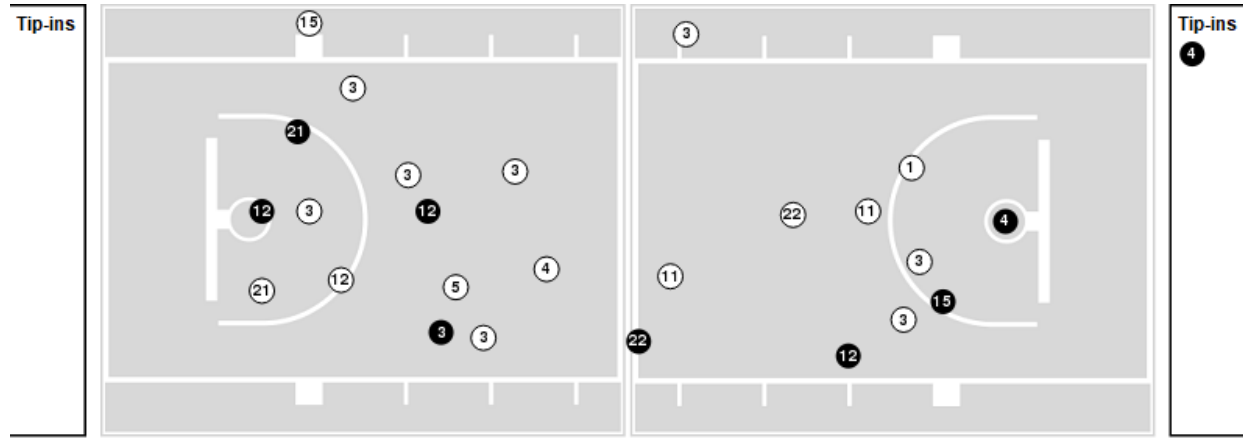

Blow Up Chart

● Made ○ Missed N - Player Number

Louisville	M/A	%
Field Goals	16/44	36
2 Points	12/32	38
3 Points	4/12	33
Free Throws	18/25	72

Louisville	M/A	%
Points in the Paint	16 (8 / 23)	35
Fast Break Points	9 (5/5)	100
Second Chance Points	2 (1/4)	25
Effective FG%	41