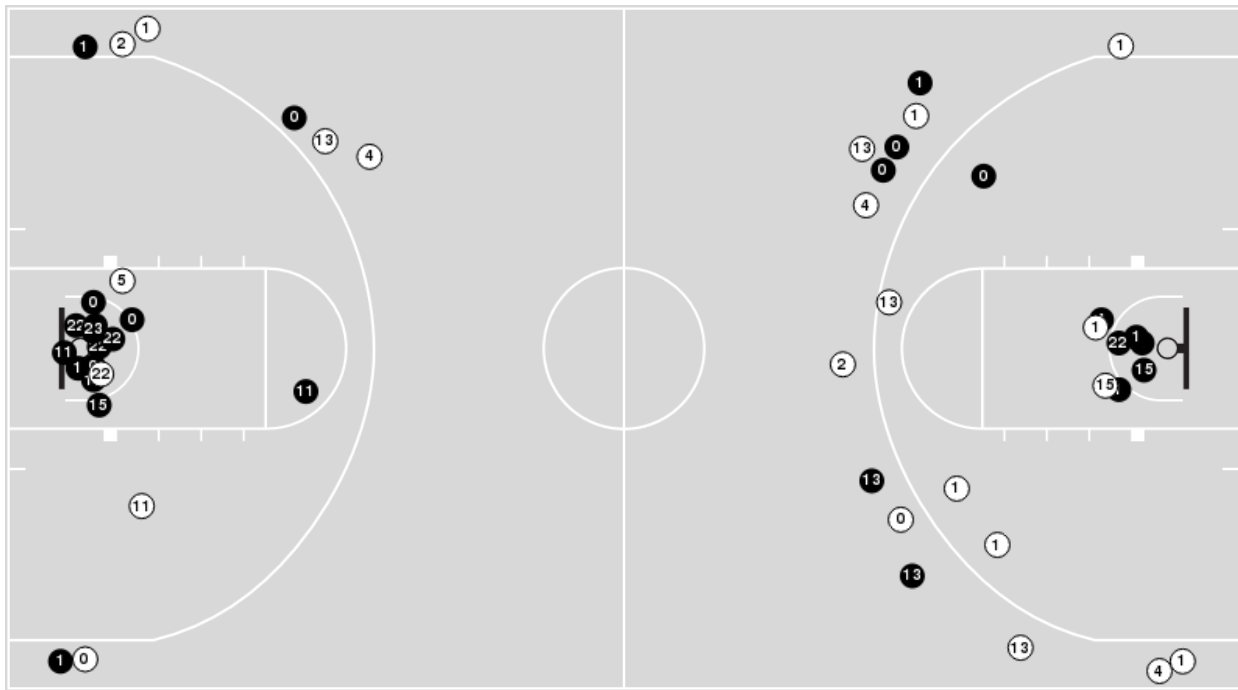

Louisville	M/A	%
Points in the Paint	16 (8 / 23)	35
Fast Break Points	9 (5/5)	100
Second Chance Points	2 (1/4)	25
Effective FG%	41	

Players => AllFG Types=>AllResults=>All

**Arkansas**

**All Field Goals**