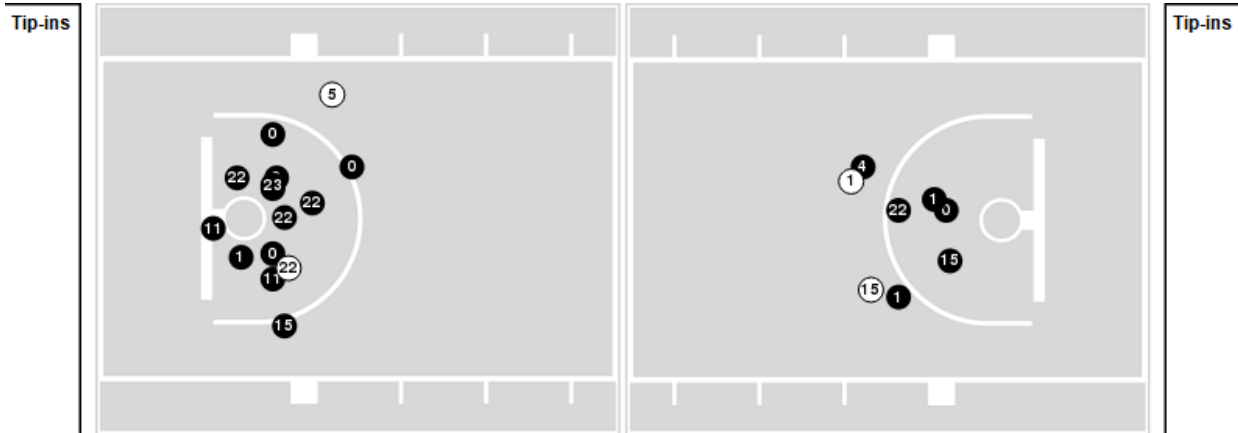

Blow Up Chart

● Made   ○ Missed   N - Player Number

Arkansas	M/A	%
Field Goals	29/51	57
2 Points	21/29	72
3 Points	8/22	36
Free Throws	14/19	74

Arkansas	M/A	%
Points in the Paint	38 (19 / 23)	83
Fast Break Points	15 (8/9)	89
Second Chance Points	3 (2/5)	40
Effective FG%	65