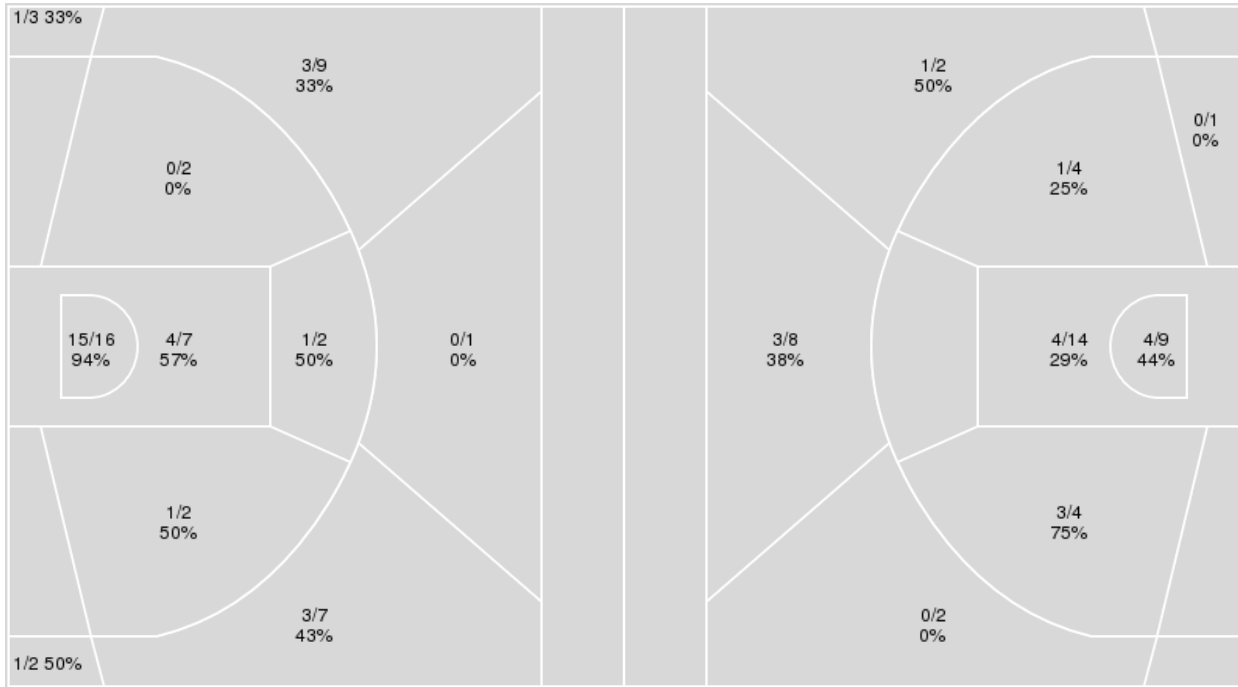

Louisville at Arkansas

11/21/22 Lahaina Civic Center, Lahaina
2022-23 Men's Basketball

Officials: Verne Harris, Rob Riley, Jeb Hartness

{ Players => All; } FG Types => All; Results => All;

{ Players => All; } FG Types => All; Results => All;

Arkansas

Louisville

Arkansas	M/A	%
Field Goals	29/51	57
2 Points	21/29	72
3 Points	8/22	36
Free Throws	14/19	74

Louisville	M/A	%
Field Goals	16/44	36
2 Points	12/32	38
3 Points	4/12	33
Free Throws	18/25	72