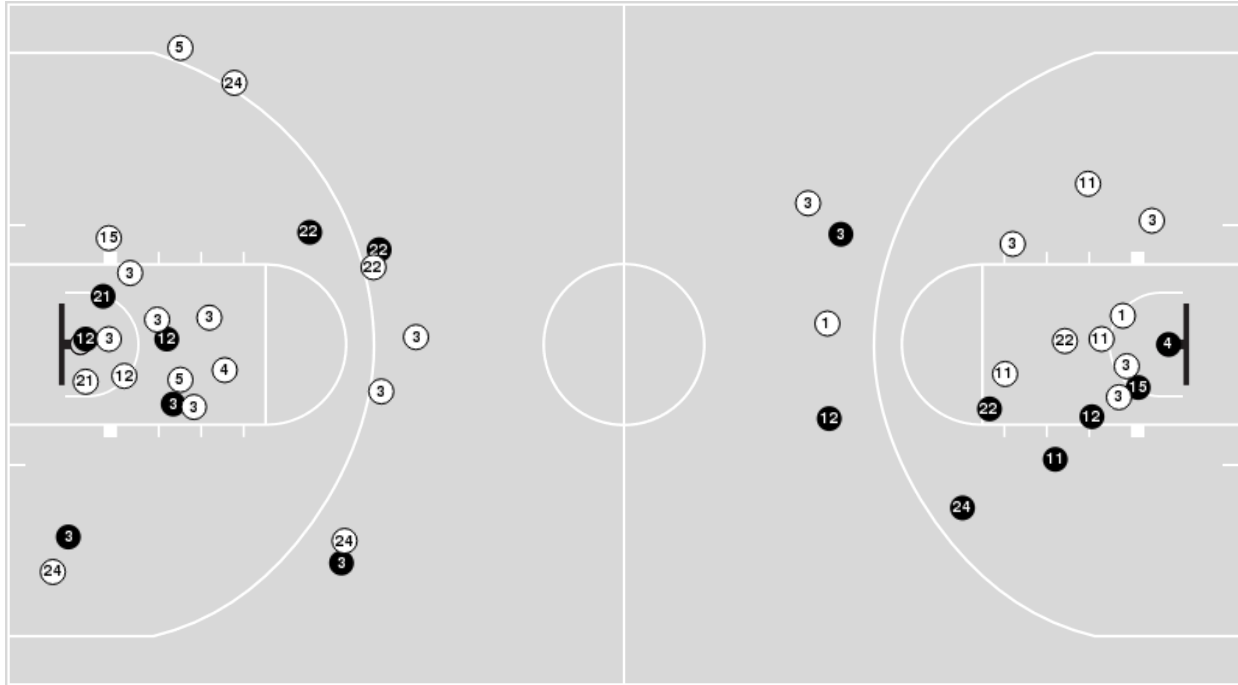

Players => AllFG Types=>AllResults=>All
Louisville

All Field Goals