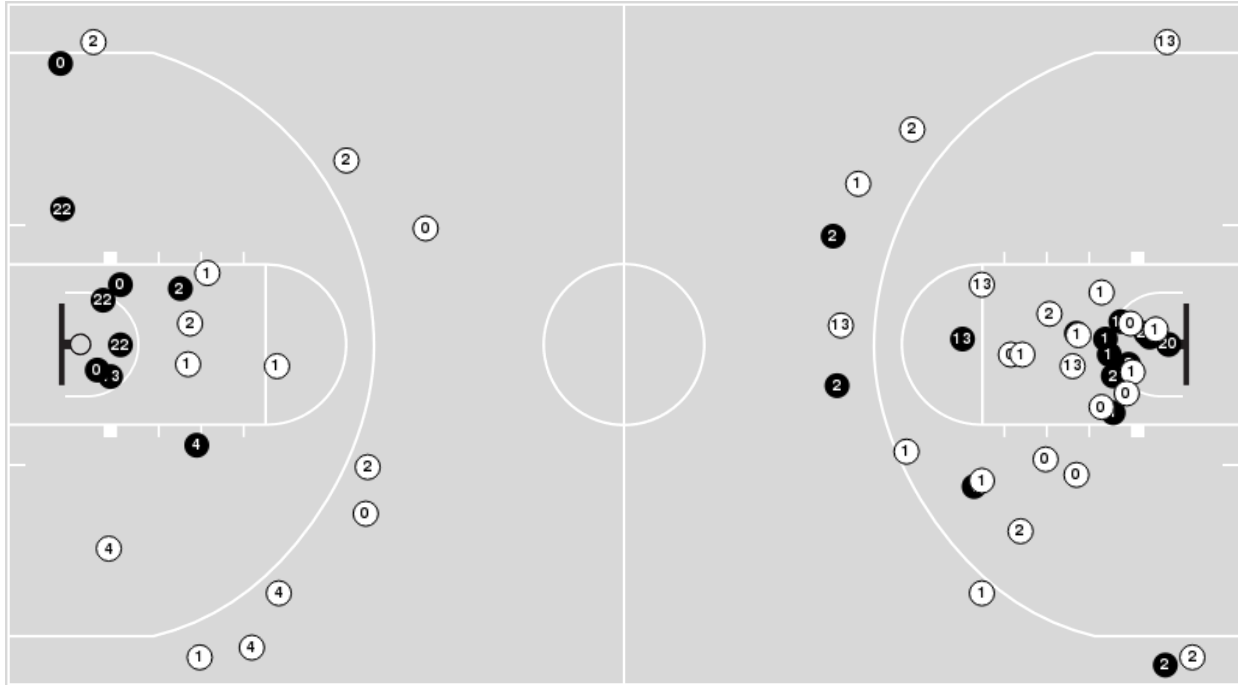

Officials: Terry Oglesby, Byron Jarrett, Jeb Hartness

Players => AllFG Types=>AllResults=>All

Arkansas

All Field Goals