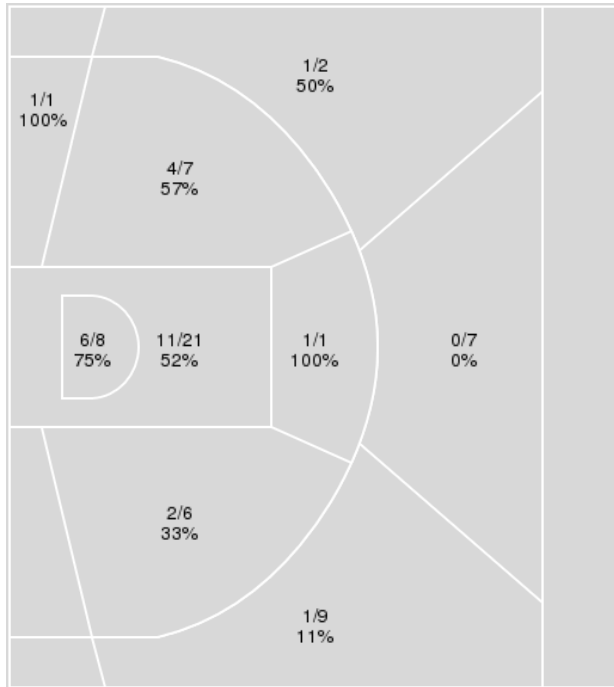

Officials: Terry Oglesby, Byron Jarrett, Jeb Hartness

{ Players => 0, 2, 3, 4, 5, 10, 11, 12, 13, 14, 20, 21, 24, 25, 31, 33, 42; } { Players => All; } FG Types => All; Results => All;
FG Types => All; Results => All;

San Diego St.