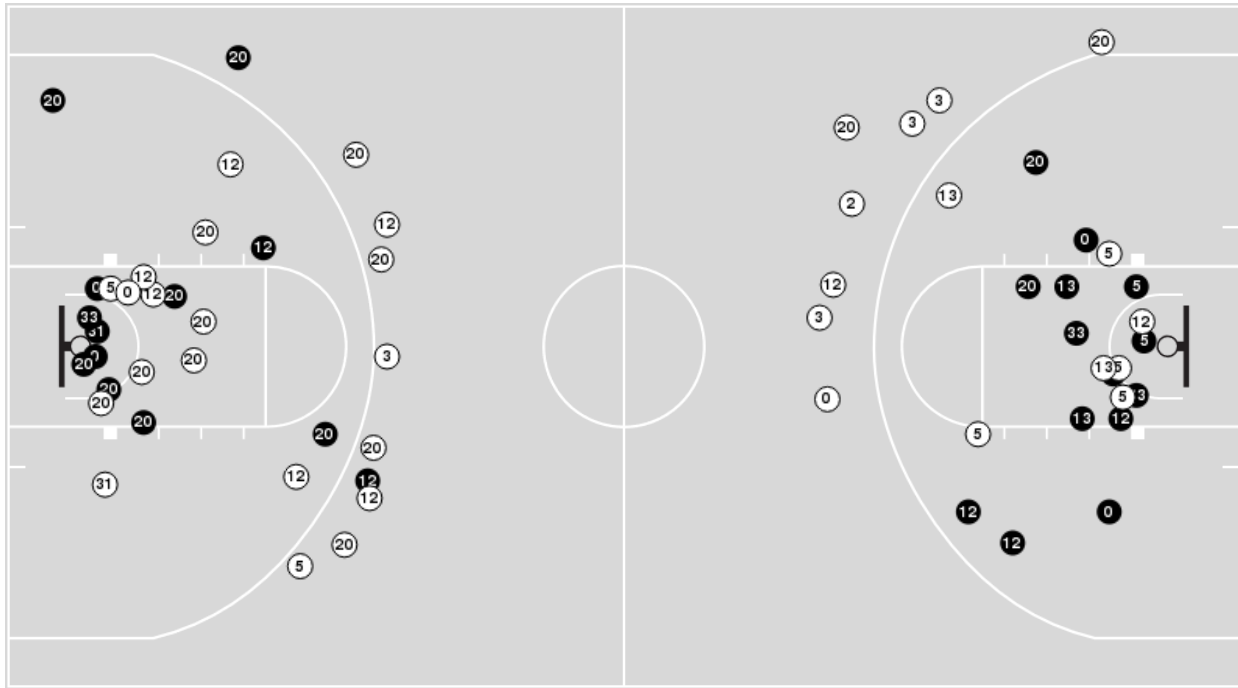

Officials: Terry Oglesby, Byron Jarrett, Jeb Hartness

Players => 0, 2, 3, 4, 5, 10, 11, 12, 13, 14, 20, 21, 24, 25, 31, 33, 42FG Types=>AllResults=>All

San Diego St.

All Field Goals