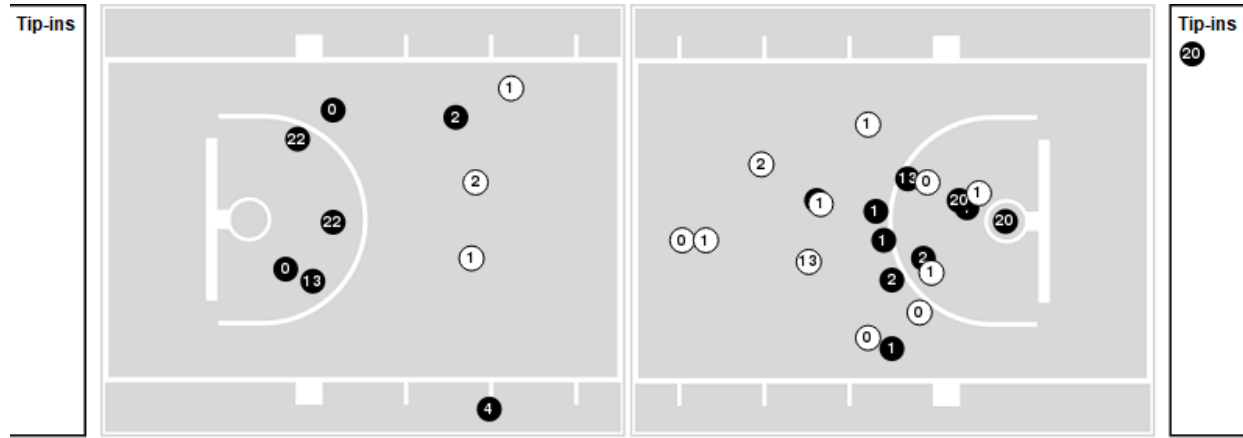

Blow Up Chart

● Made   ○ Missed   N - Player Number

Arkansas	M/A	%
Field Goals	24/60	40
2 Points	21/43	49
3 Points	3/17	18
Free Throws	27/38	71

Arkansas	M/A	%
Points in the Paint	32 (16 / 31)	52
Fast Break Points	10 (6/8)	75
Second Chance Points	11 (8/15)	53
Effective FG%	43