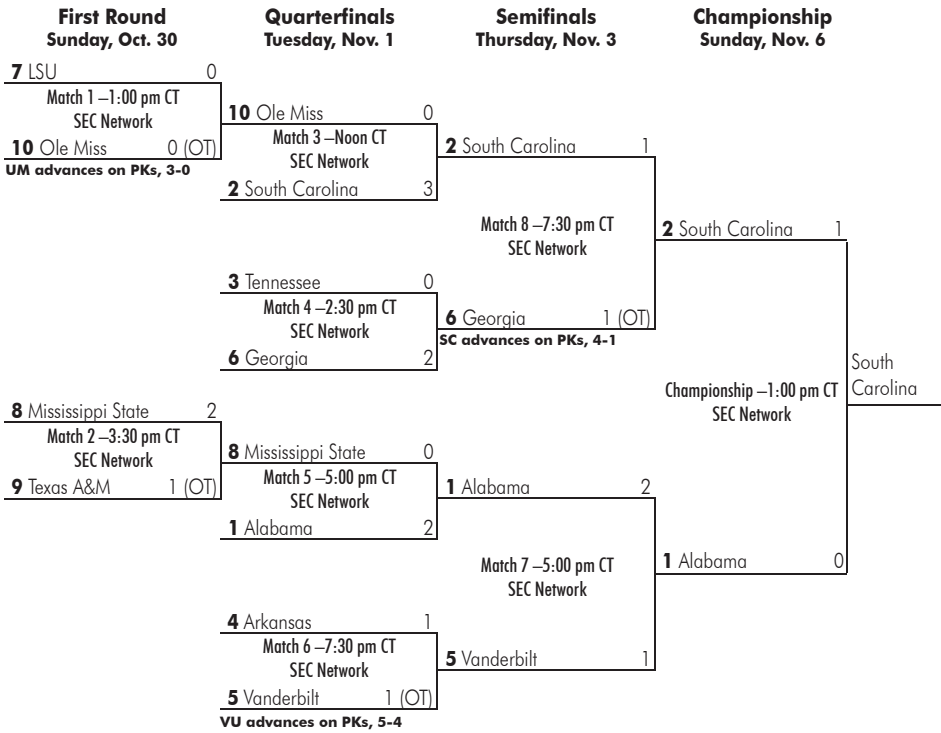

2022 SEC SOCCER TOURNAMENT – PENSACOLA, FLORIDA

The Road To Pensacola (Final)

DIVISION CHAMPIONS

Eastern	Pts	East	Matches Remain
1. ^ South Carolina	15	5-1-0	
Tennessee	15	5-1-0	

^—Eastern Division Champion
Eliminated: UF, UG, UK, MO, VU
Note: South Carolina is No. 1 seed, Tennessee is No. 2 seed
2A. SC won the head-to-head meeting with UT (6-1)

Western	Pts	West	Matches Remain
1. *Alabama	15	5-0-0	at AU

*—Western Division Champion
Eliminated: AR, AU, LS, UM, MS, AM

TOURNAMENT SEEDS

Overall	Pts	SEC	Matches Remain
1. *Alabama	30	10-0-0	
2. ^ South Carolina	19	6-3-1	
3. Tennessee	22	7-2-1	
4. Arkansas	20	6-2-2	
5. $Vanderbilt	17	5-3-2	
6. $Georgia	17	5-3-2	
7. LSU	16	4-2-4	
8. Mississippi State	14	4-4-2	
9. Texas A&M	12	3-4-3	
10. Ole Miss	10	3-6-1	
11. Missouri	9	2-5-3	
12. Auburn	8	2-6-2	
13. Kentucky	2	0-8-2	
14. Florida	1	0-9-1	

*—Western Division Champion
^—Eastern Division Champion
$—Vanderbilt is 5th, Georgia is 6th
2A. Georgia and Vanderbilt tied their head-to-head meeting
2B. Points earned versus common opponents
UG: UF-W; UK-W; MS-T; MO-W; SC-L; UT-L = 10 pts
VU: UF-W; UK-W; MS-W; MO-W; SC-W; UT-L = 12 pts

There shall be a single-elimination tournament of the top ten teams played at the conclusion of the regular season schedule. The tournament champion shall be the Conference representative to the NCAA championship.

The top ten teams with the highest point total, regardless of divisions, will participate in the tournament, with the two division champions serving as the top two seeds. The following point system is utilized to determine regular season standings and seeding for the tournament: a win counts as three points, a tie as one, and a loss as zero points. If a game(s) is cancelled, neither team will receive a point and the standings will be determined by average points per game.

Tie-Breaker Procedures

The tournament will be seeded 1-14 based on the point system implemented to determine regular season standings. The two division champions shall be the top two seeds. If teams are tied, the following procedures, in order as follows, will be used to break the tie:

1. **Two-Team Tie:** The following procedure will be used in the following order until the tie is broken:
  - A. Head-to-head competition between the tied teams.
  - B. Points earned versus common opponents.
  - C. Goal differential versus common opponents.
  - D. Goals scored versus common opponents.
  - E. Won-Lost record of the two teams versus highest seeded common opponent and proceeding through the No. 14 seed, if necessary.
  - F. Goal differential versus highest seeded common opponent and proceeding through the No. 14 seed, if necessary.
  - G. Goals scored versus highest seeded common opponent and proceeding through the No. 14 seed, if necessary.
  - H. Coin flip by the Commissioner.