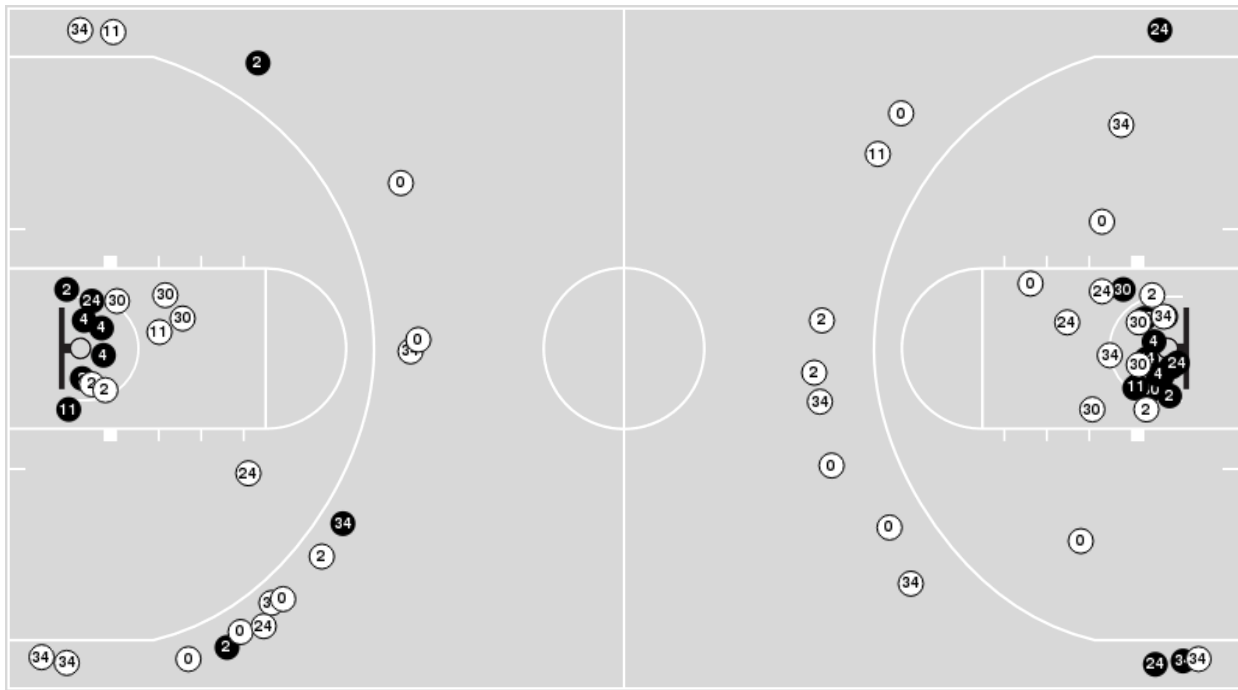

Officials: Margaret Tieman, Timothy Daniel, Kaz Beverley

Players => 0, 2, 4, 11, 13, 15, 20, 21, 22, 24, 30, 34, 43, 55FG Types=>AllResults=>All

Arkansas

All Field Goals