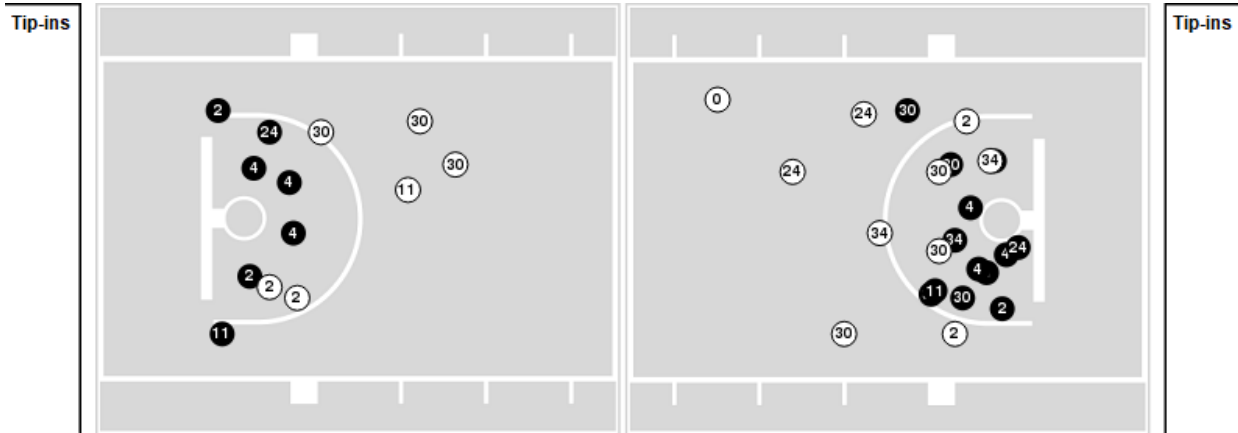

Blow Up Chart

● Made   ○ Missed   N - Player Number

Arkansas	M/A	%
Field Goals	26/68	38
2 Points	20/40	50
3 Points	6/28	21
Free Throws	19/26	73

Arkansas	M/A	%
Points in the Paint	40 (20 / 36)	56
Fast Break Points	5 (2/2)	100
Second Chance Points	16 (13/23)	57
Effective FG%	43