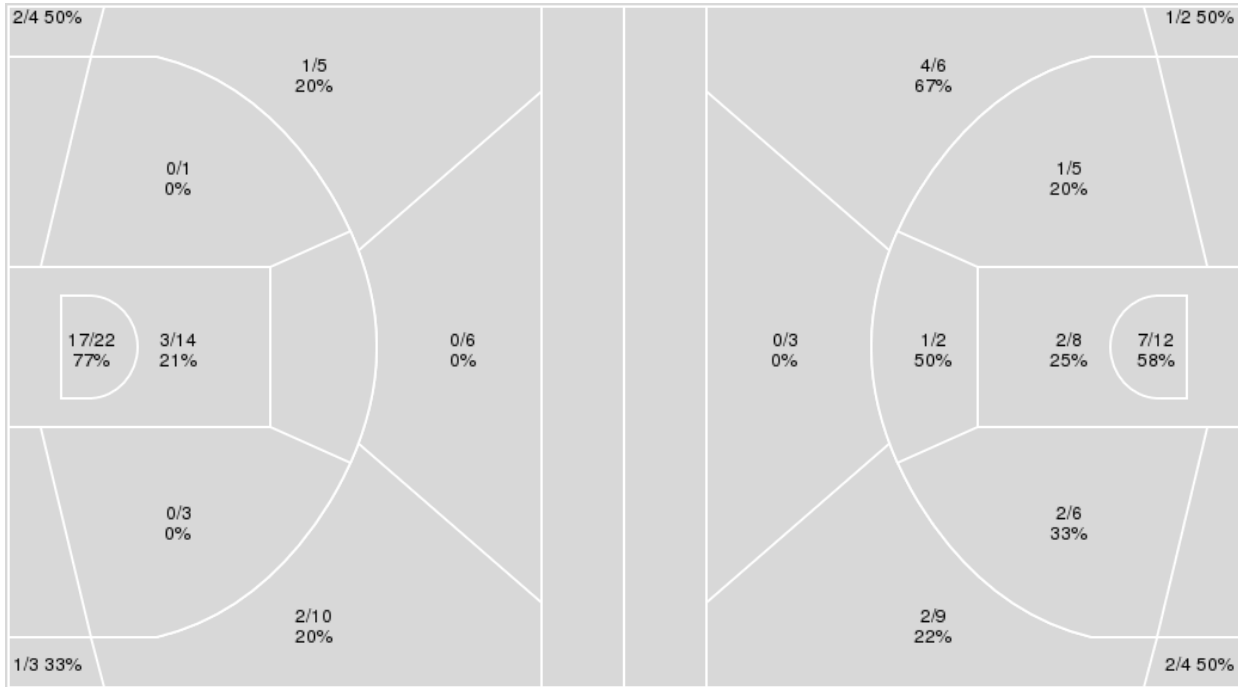

Officials: Margaret Tieman, Timothy Daniel, Kaz Beverley

{ Players => 0, 2, 4, 11, 13, 15, 20, 21, 22, 24, 30, 34, 43, 55; } FG
Types => All; Results => All;

{ Players => All; } FG Types => All; Results => All;

Arkansas

Arkansas St.

Arkansas	M/A	%
Field Goals	26/68	38
2 Points	20/40	50
3 Points	6/28	21
Free Throws	19/26	73

Arkansas St.	M/A	%
Field Goals	22/57	39
2 Points	13/33	39
3 Points	9/24	38
Free Throws	10/12	83