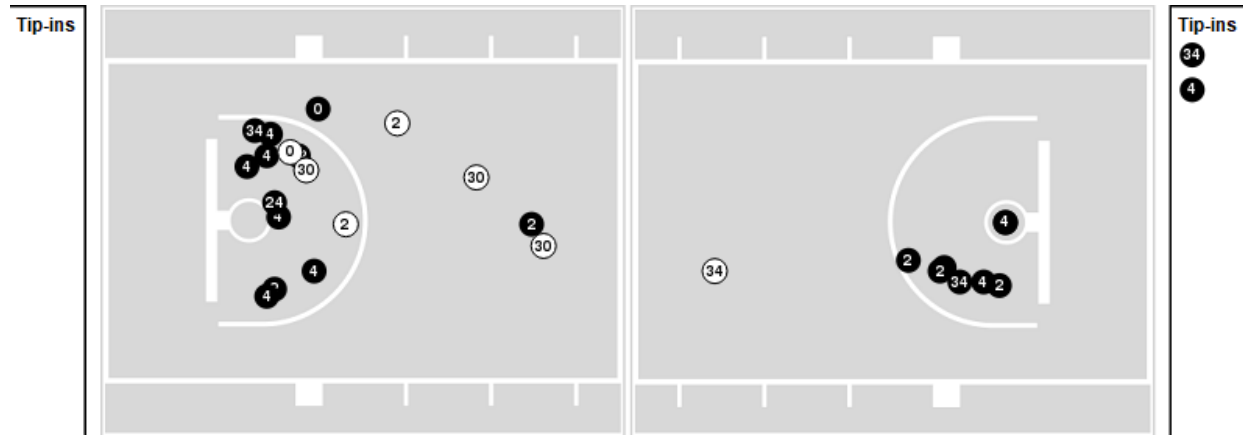

Blow Up Chart

● Made ○ Missed N - Player Number

Arkansas	M/A	%
Field Goals	31/70	44
2 Points	20/33	61
3 Points	11/37	30
Free Throws	14/21	67

Arkansas	M/A	%
Points in the Paint	40 (20 / 27)	74
Fast Break Points	20 (13/14)	93
Second Chance Points	9 (4/10)	40
Effective FG%	52