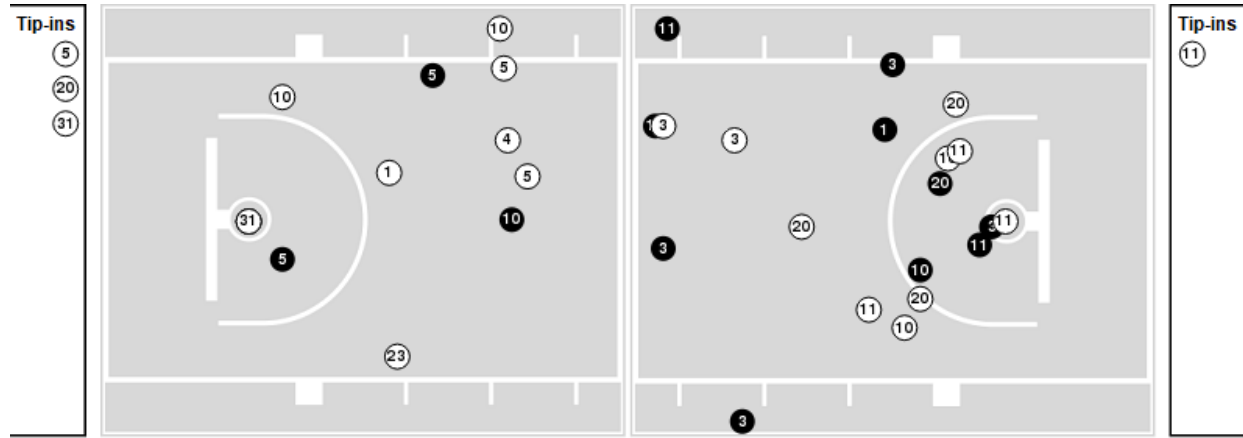

Blow Up Chart

● Made   ○ Missed   N - Player Number

Troy	M/A	%
Field Goals	25/77	32
2 Points	18/55	33
3 Points	7/22	32
Free Throws	13/21	62

Troy	M/A	%
Points in the Paint	20 (10 / 28)	36
Fast Break Points	17 (10/13)	77
Second Chance Points	14 (8/25)	32
Effective FG%	37