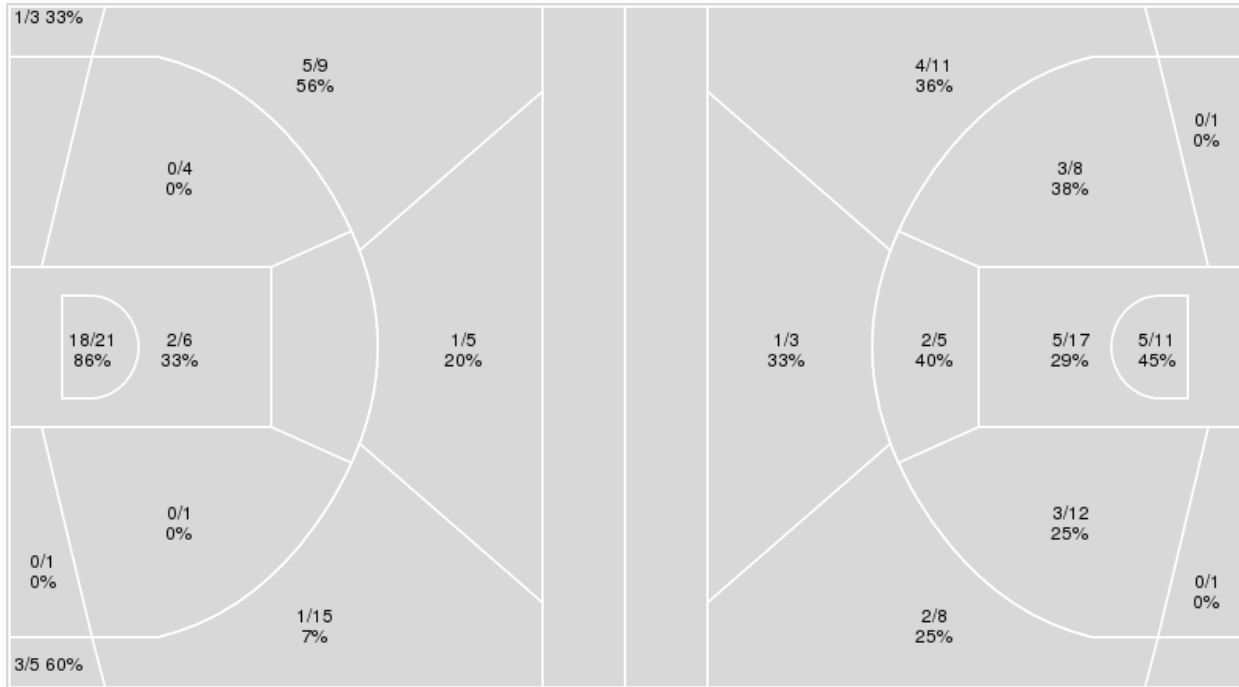

Troy at Arkansas

12/01/22 Bud Walton Arena, Fayetteville
2022-23 Women's Basketball

Officials: William (Billy) Smith, Meadow Overstreet, Teresa Stuck

{ Players => 0, 2, 4, 11, 13, 15, 20, 21, 22, 24, 30, 34, 43, 55; } FG
Types => All; Results => All;

{ Players => All; } FG Types => All; Results => All;

Arkansas

Troy

Arkansas	M/A	%
Field Goals	31/70	44
2 Points	20/33	61
3 Points	11/37	30
Free Throws	14/21	67

Troy	M/A	%
Field Goals	25/77	32
2 Points	18/55	33
3 Points	7/22	32
Free Throws	13/21	62