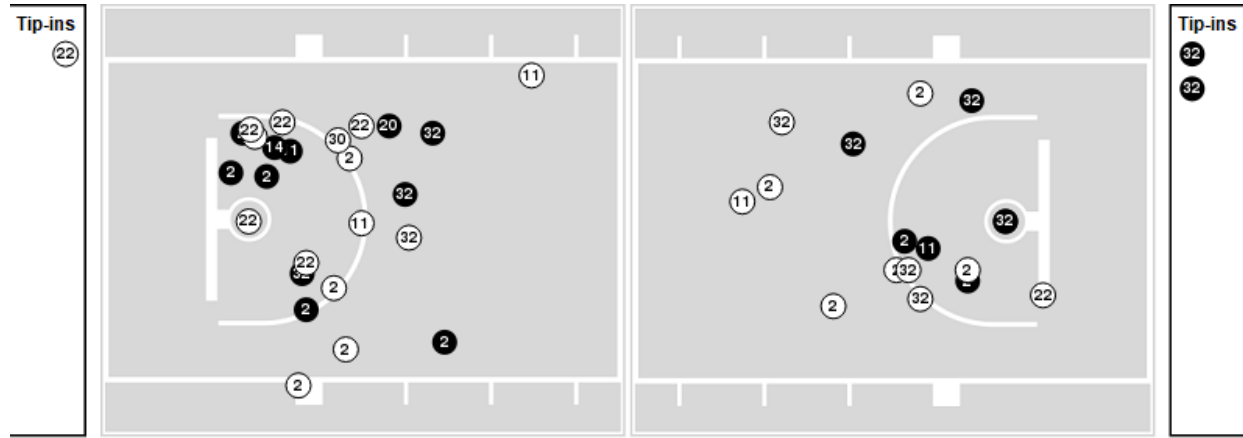

Players => AllFG Types=>AllResults=>All
Oral Roberts

All Field Goals

Blow Up Chart

● Made ○ Missed N - Player Number

Oral Roberts	M/A	%
Field Goals	21/71	30
2 Points	19/45	42
3 Points	2/26	8
Free Throws	14/21	67