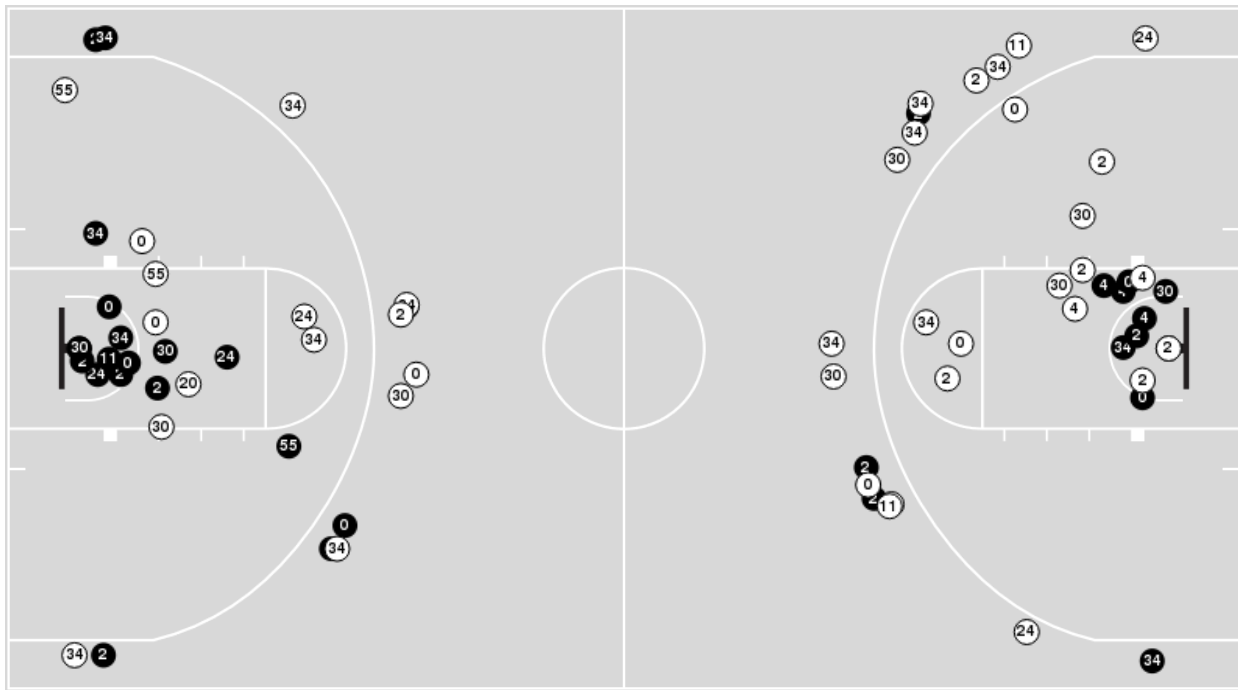

Officials: Katie Lukanich, Saif Esho, Eric Baker

Players => 0, 2, 4, 11, 13, 15, 20, 21, 22, 24, 30, 34, 43, 55 FG Types=>All Results=>All

Arkansas

All Field Goals