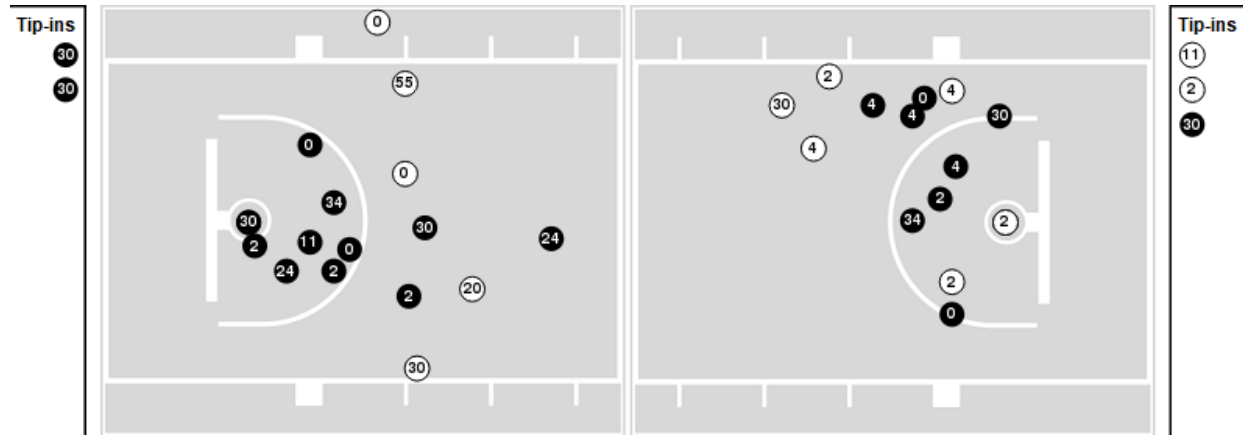

Blow Up Chart

● Made ○ Missed N - Player Number

Arkansas	M/A	%
Field Goals	33/74	45
2 Points	23/44	52
3 Points	10/30	33
Free Throws	16/25	64

Arkansas	M/A	%
Points in the Paint	42 (21 / 32)	66
Fast Break Points	20 (12/15)	80
Second Chance Points	10 (7/17)	41
Effective FG%	51