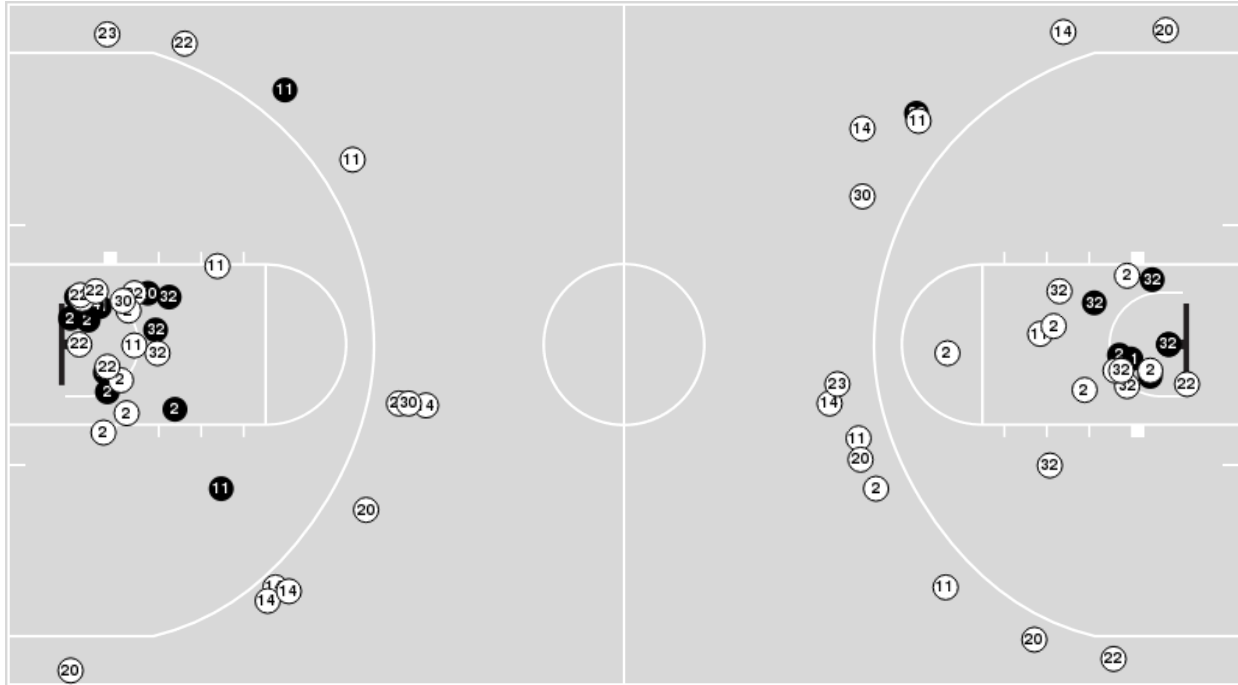

Players => AllFG Types=>AllResults=>All
Oral Roberts

All Field Goals