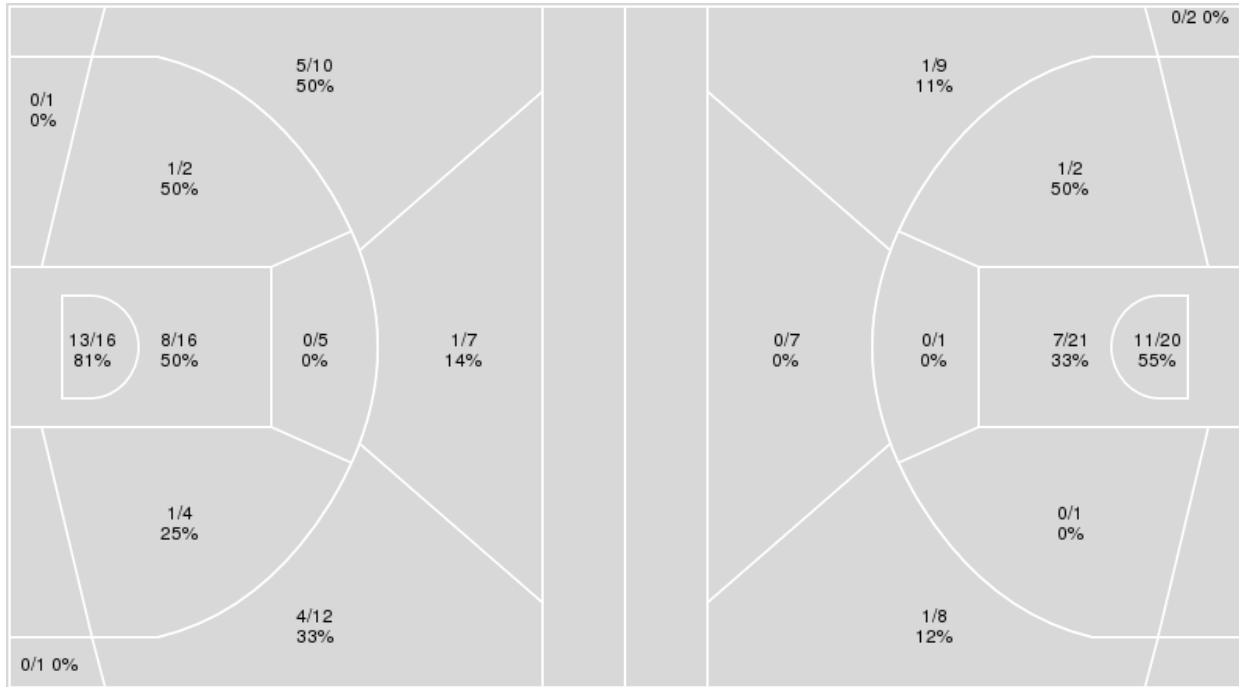

Officials: Katie Lukanich, Saif Esho, Eric Baker

{ Players => 0, 2, 4, 11, 13, 15, 20, 21, 22, 24, 30, 34, 43, 55; } FG
Types => All; Results => All;

{ Players => All; } FG Types => All; Results => All;

Arkansas

Oral Roberts

Arkansas	M/A	%
Field Goals	33/74	45
2 Points	23/44	52
3 Points	10/30	33
Free Throws	16/25	64

Oral Roberts	M/A	%
Field Goals	21/71	30
2 Points	19/45	42
3 Points	2/26	8
Free Throws	14/21	67