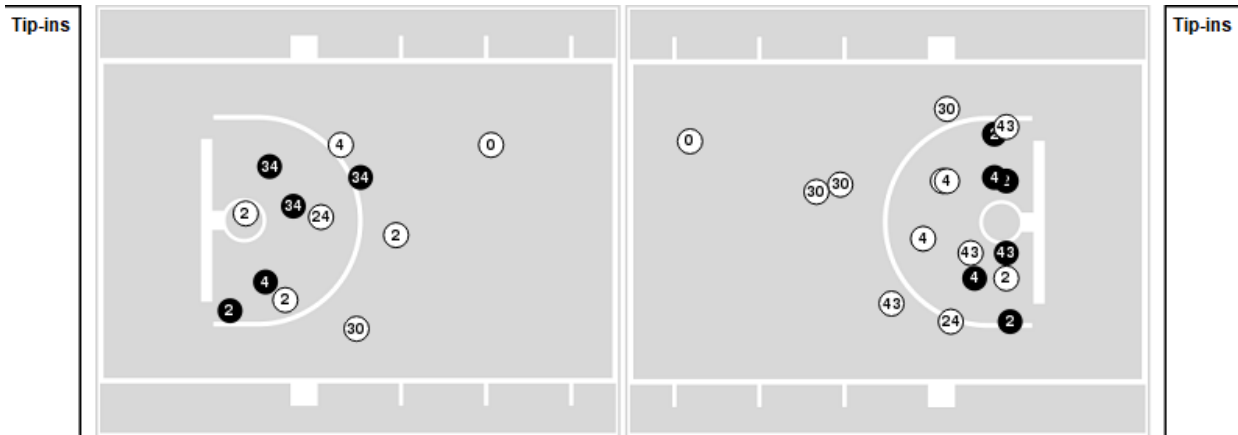

Blow Up Chart

● Made ○ Missed N - Player Number

Arkansas	M/A	%
Field Goals	17/61	28
2 Points	11/35	31
3 Points	6/26	23
Free Throws	5/12	42

Arkansas	M/A	%
Points in the Paint	22 (11 / 30)	37
Fast Break Points	9 (4/6)	67
Second Chance Points	7 (3/6)	50
Effective FG%	33