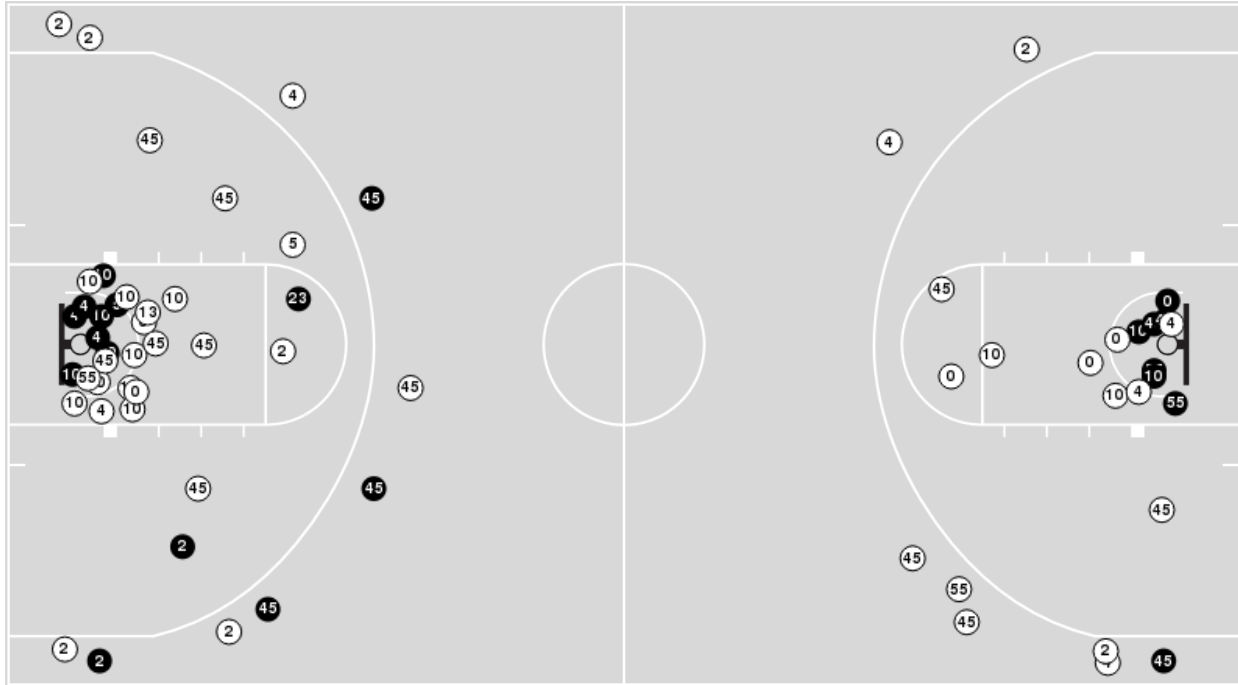

LSU at Arkansas

12/29/22 Bud Walton Arena, Fayetteville
2022-23 Women's Basketball

Game Time: 6:00 PM
Game Duration: 2:02
Attendance: 5,285

Officials: Joseph Vasziyl, Felicia Grinter, Timothy Greene

Players => 0, 2, 4, 5, 10, 10, 11, 13, 14, 15, 21, 23, 45, 55FG Types=>AllResults=>All

LSU

All Field Goals