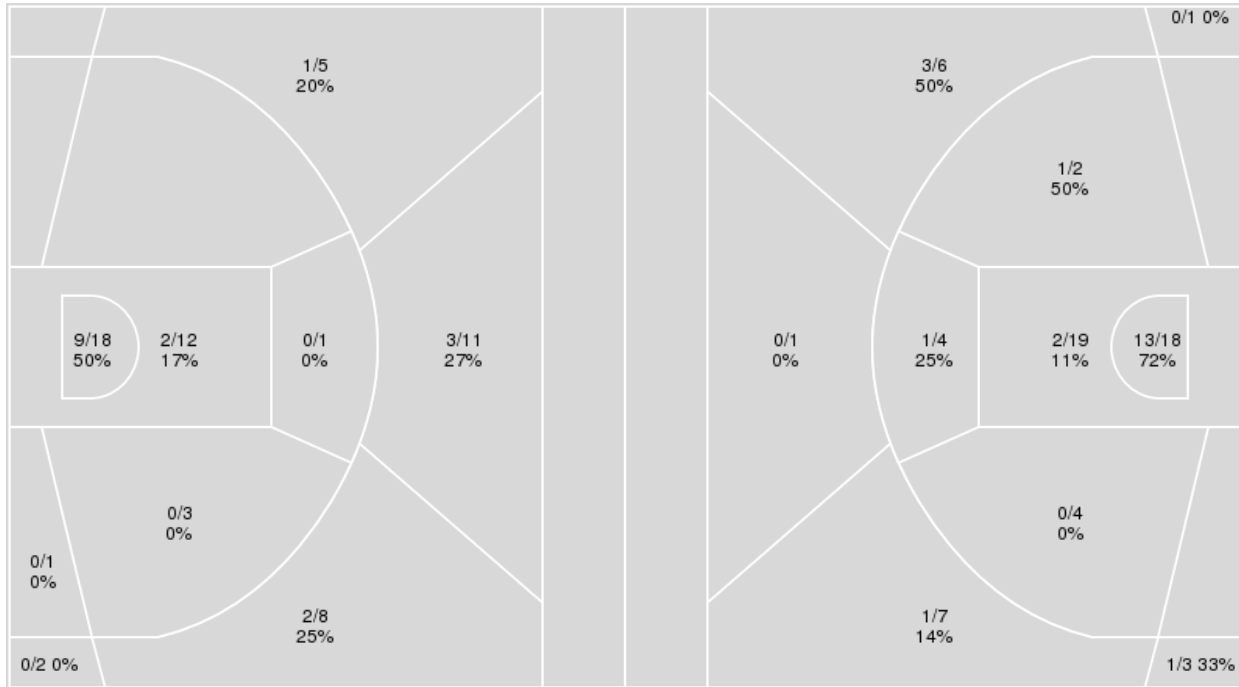

LSU at Arkansas

12/29/22 Bud Walton Arena, Fayetteville
2022-23 Women's Basketball

Game Time: 6:00 PM
Game Duration: 2:02
Attendance: 5,285

Officials: Joseph Vasziy, Felicia Grinter, Timothy Greene

{ Players => 0, 2, 4, 11, 13, 15, 20, 21, 22, 24, 30, 34, 43, 55; } FG
Types => All; Results => All;

{ Players => 0, 2, 4, 5, 10, 10, 11, 13, 14, 15, 21, 23, 45, 55; } FG
Types => All; Results => All;

Arkansas

LSU

Arkansas	M/A	%
Field Goals	17/61	28
2 Points	11/35	31
3 Points	6/26	23
Free Throws	5/12	42

LSU	M/A	%
Field Goals	22/65	34
2 Points	17/47	36
3 Points	5/18	28
Free Throws	20/29	69