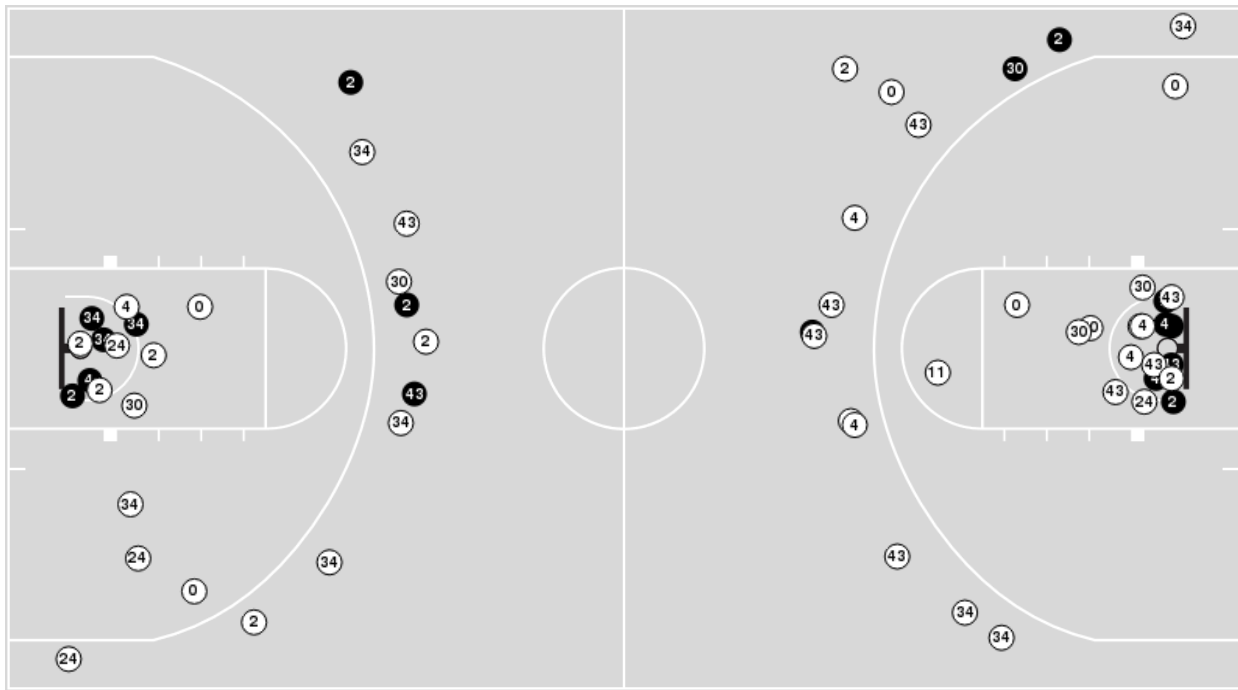

LSU at Arkansas

12/29/22 Bud Walton Arena, Fayetteville
2022-23 Women's Basketball

Officials: Joseph Vasziyl, Felicia Grinter, Timothy Greene

Players => 0, 2, 4, 11, 13, 15, 20, 21, 22, 24, 30, 34, 43, 55FG Types=>AllResults=>All

Arkansas

All Field Goals