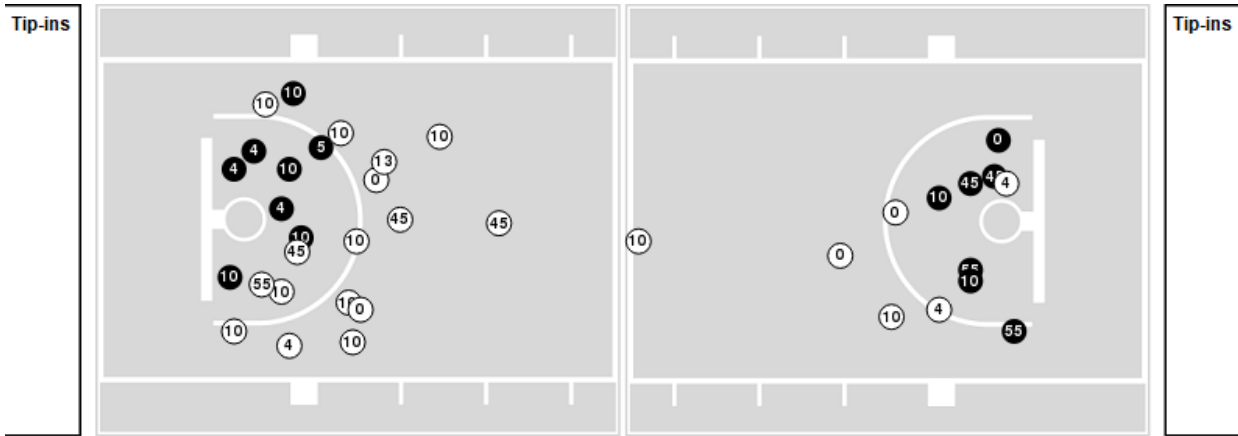

Blow Up Chart

● Made   ○ Missed   N - Player Number

LSU	M/A	%
Field Goals	22/65	34
2 Points	17/47	36
3 Points	5/18	28
Free Throws	20/29	69

LSU	M/A	%
Points in the Paint	30 (15 / 37)	41
Fast Break Points	15 (10/13)	77
Second Chance Points	22 (14/21)	67
Effective FG%	38