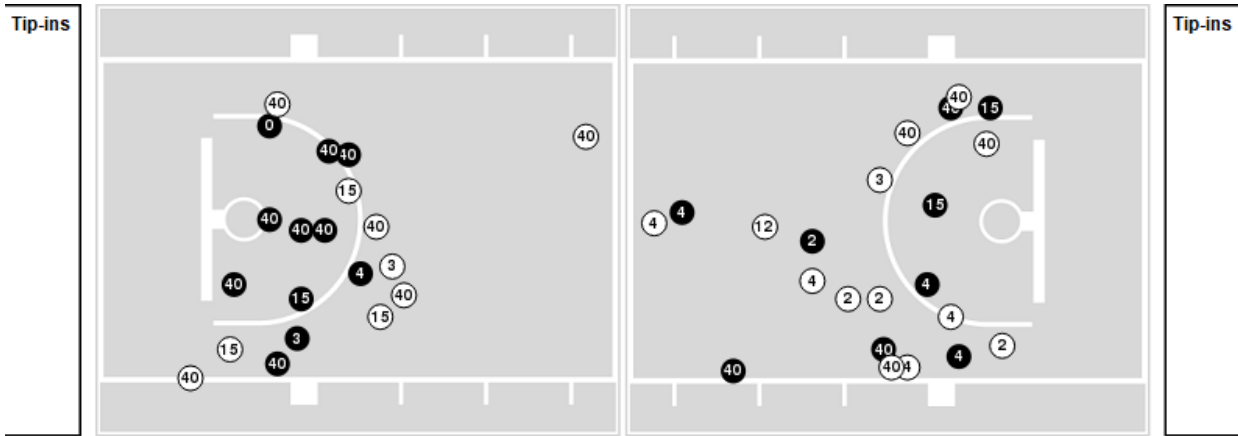

● Made    ○ Missed    N - Player Number

Oregon	M/A	%
Field Goals	31/70	44
2 Points	23/50	46
3 Points	8/20	40
Free Throws	15/26	58

Oregon	M/A	%
Points in the Paint	40 (20 / 41)	49
Fast Break Points	15 (11/15)	73
Second Chance Points	18 (10/18)	56
Effective FG%	50	