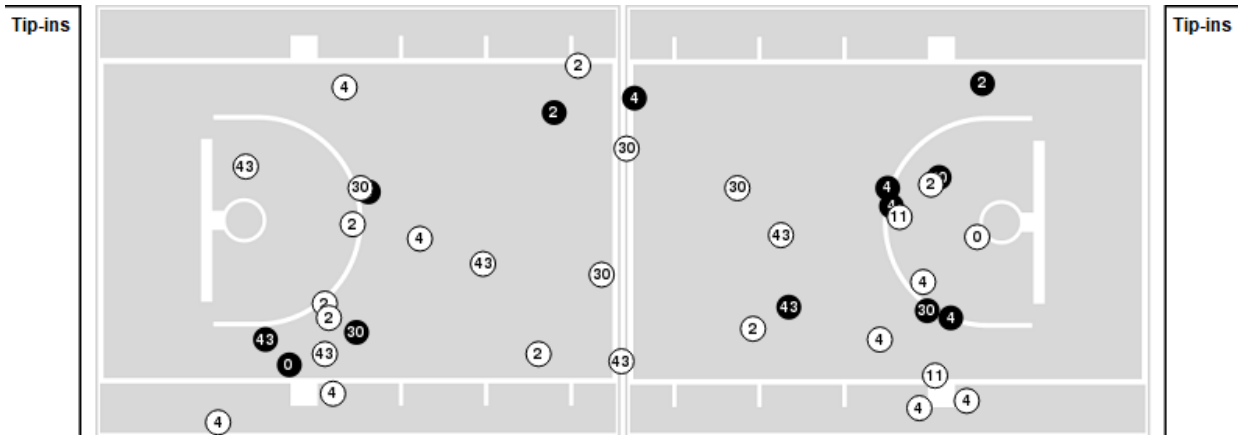

**Oregon at Arkansas**

12/20/22 Pechanga Arena, San Diego  
2022-23 Women's Basketball

Players => AllFG Types=>AllResults=>All

**Arkansas**

**All Field Goals**

**Blow Up Chart**

● Made    ○ Missed    N - Player Number