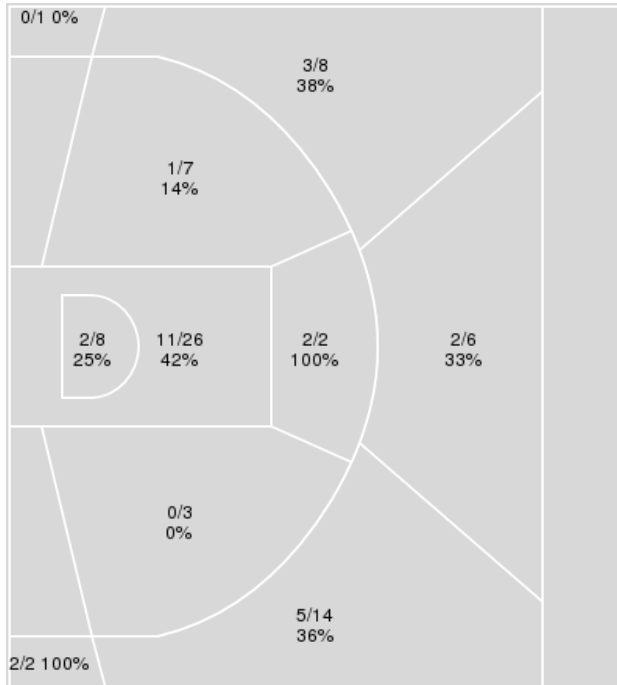

Oregon at Arkansas

12/20/22 Pechanga Arena, San Diego
2022-23 Women's Basketball

Game Time: 1:00 PM
Game Duration: 1:46
Attendance: 321

Officials: Kim Hobbs, Saif Esho, Scott Osborn

{ Players => All; } FG Types => All; Results => All;

{ Players => All; } FG Types => All; Results => All;

Arkansas