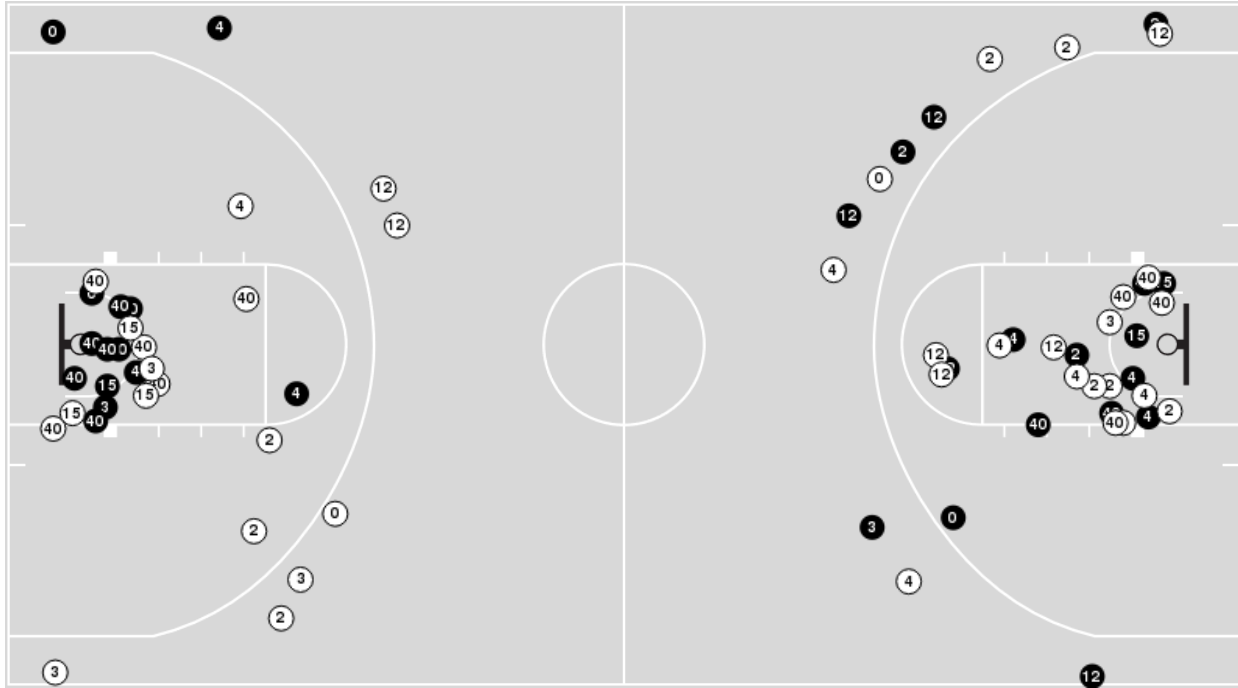

Oregon at Arkansas

12/20/22 Pechanga Arena, San Diego
2022-23 Women's Basketball

Officials: Kim Hobbs, Saif Esho, Scott Osborn

Players => AllFG Types=>AllResults=>All

Oregon

All Field Goals