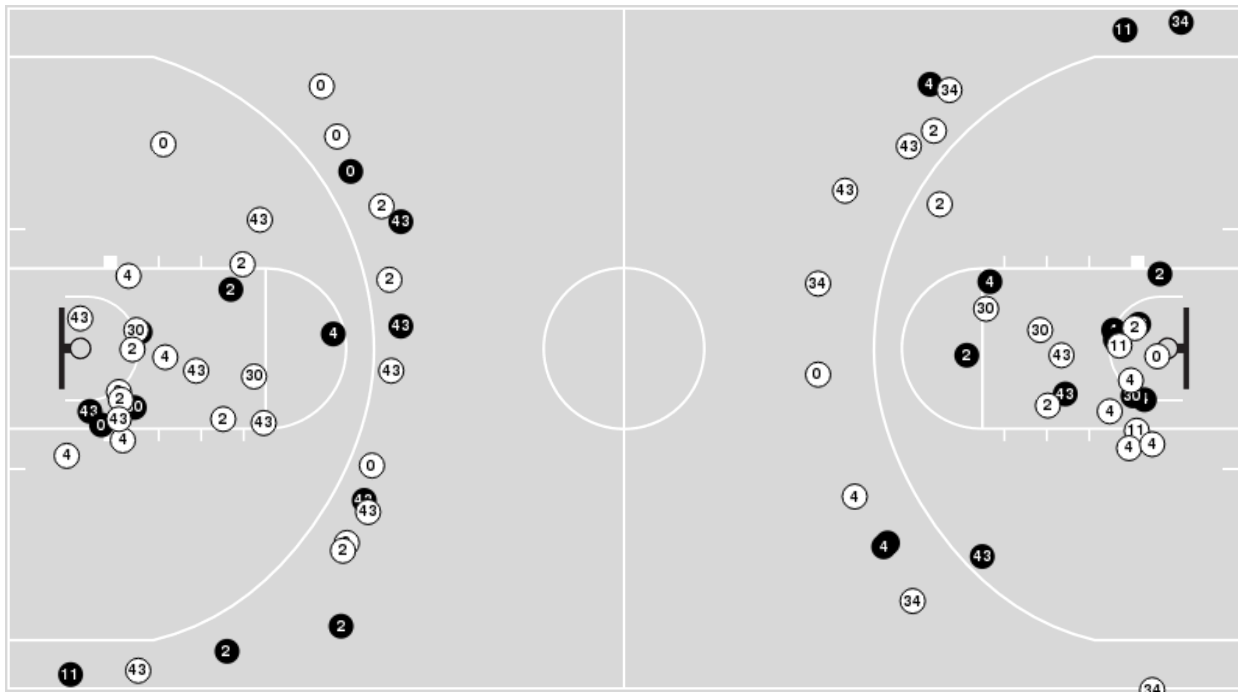

Oregon at Arkansas

12/20/22 Pechanga Arena, San Diego
2022-23 Women's Basketball

Players => AllFG Types=>AllResults=>All

Arkansas

All Field Goals