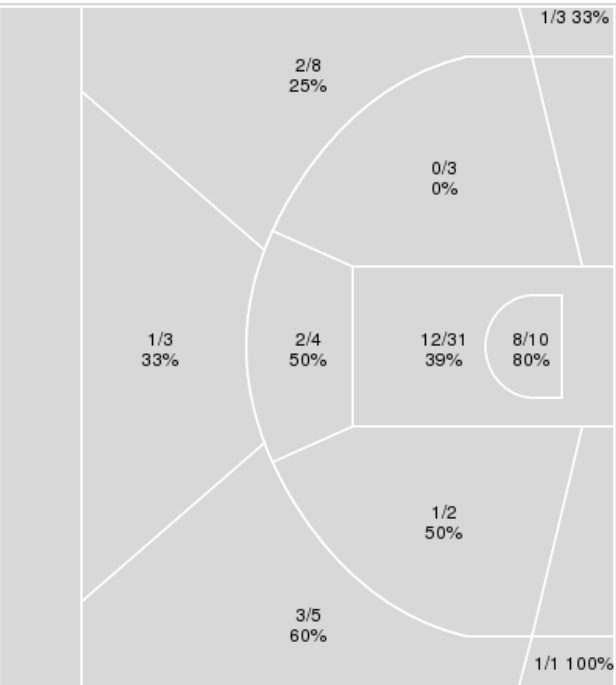

Oregon

Arkansas	M/A	%
Field Goals	28/77	36
2 Points	16/46	35
3 Points	12/31	39
Free Throws	10/14	71

Oregon	M/A	%
Field Goals	31/70	44
2 Points	23/50	46
3 Points	8/20	40
Free Throws	15/26	58