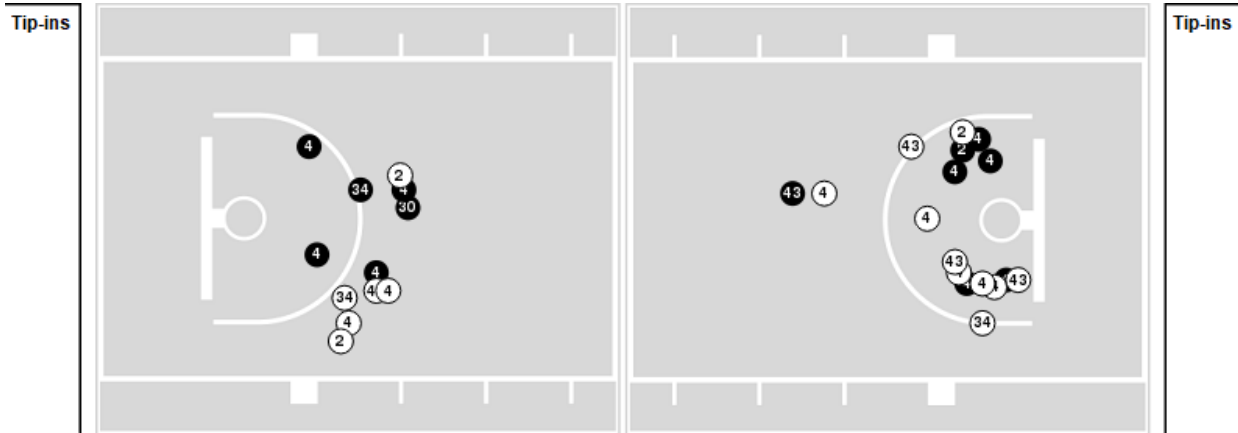

Blow Up Chart

● Made   ○ Missed   N - Player Number

Arkansas	M/A	%
Field Goals	21/60	35
2 Points	14/32	44
3 Points	7/28	25
Free Throws	16/22	73

Arkansas	M/A	%
Points in the Paint	26 (13 / 29)	45
Fast Break Points	10 (6/7)	86
Second Chance Points	4 (4/9)	44
Effective FG%	41