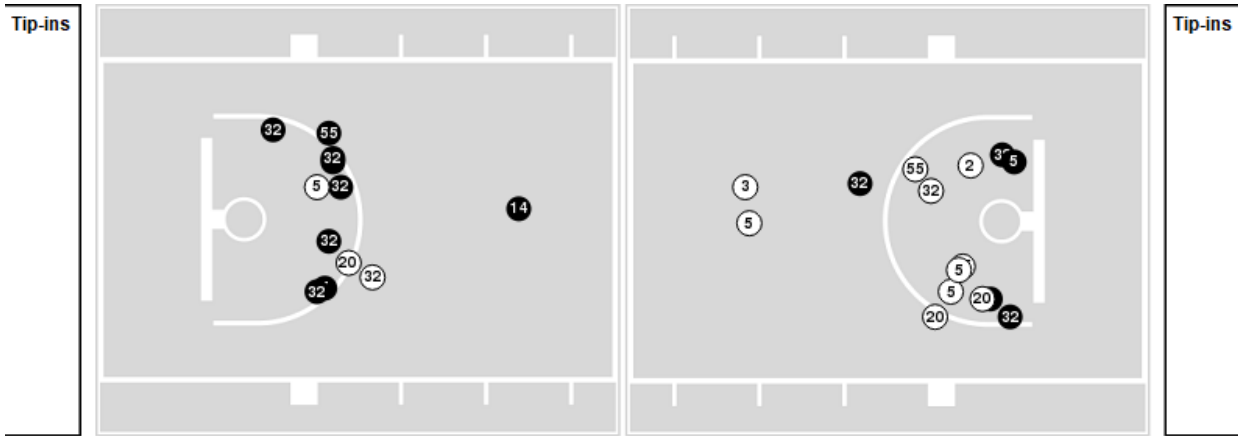

Blow Up Chart

● Made ○ Missed N - Player Number

South Fla.	M/A	%
Field Goals	25/58	43
2 Points	17/37	46
3 Points	8/21	38
Free Throws	8/11	73

South Fla.	M/A	%
Points in the Paint	28 (14 / 27)	52
Fast Break Points	6 (4/6)	67
Second Chance Points	12 (6/9)	67
Effective FG%	50