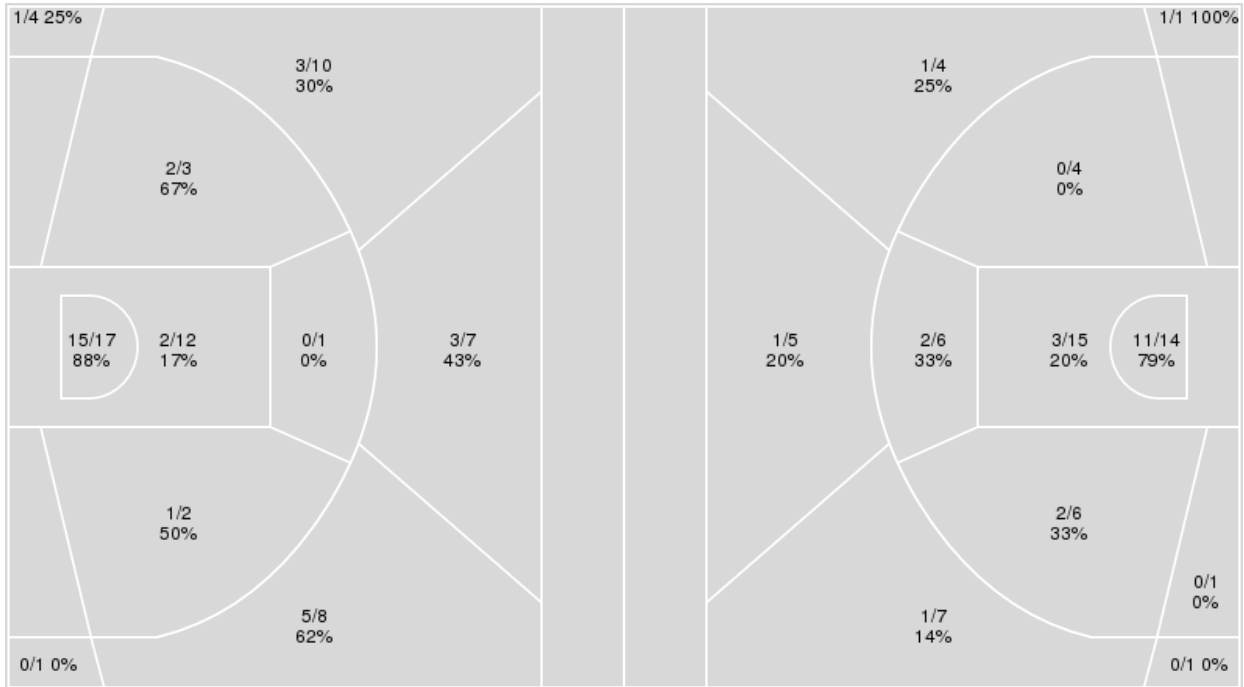

Florida at Arkansas

01/05/23 Bud Walton Arena, Fayetteville
2022-23 Women's Basketball

Game Time: 7:00 PM
Game Duration: 2:05
Attendance: 4,524

Officials: Roy Gulbeyan, Ashlee Goode, Brian Garland

{ Players => 0, 2, 4, 11, 13, 15, 20, 21, 22, 24, 30, 34, 43, 55; } FG
Types => All; Results => All;

{ Players => 00, 1, 2, 3, 4, 5, 11, 12, 15, 20, 22, 23, 24, 25, 35; } FG
Types => All; Results => All;

Arkansas

Florida

Arkansas	M/A	%
Field Goals	32/65	49
2 Points	20/35	57
3 Points	12/30	40
Free Throws	26/35	74

Florida	M/A	%
Field Goals	22/64	34
2 Points	18/46	39
3 Points	4/18	22
Free Throws	26/32	81