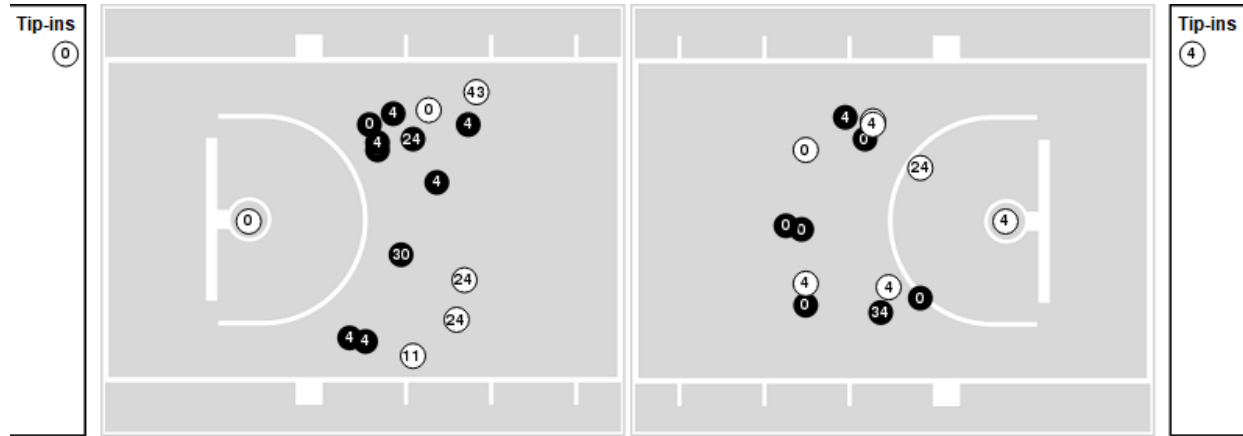

Blow Up Chart

● Made   ○ Missed   N - Player Number

Arkansas	M/A	%
Field Goals	27/64	42
2 Points	19/39	49
3 Points	8/25	32
Free Throws	9/11	82

Arkansas	M/A	%
Points in the Paint	34 (17 / 30)	57
Fast Break Points	4 (2/2)	100
Second Chance Points	9 (4/12)	33
Effective FG%	48