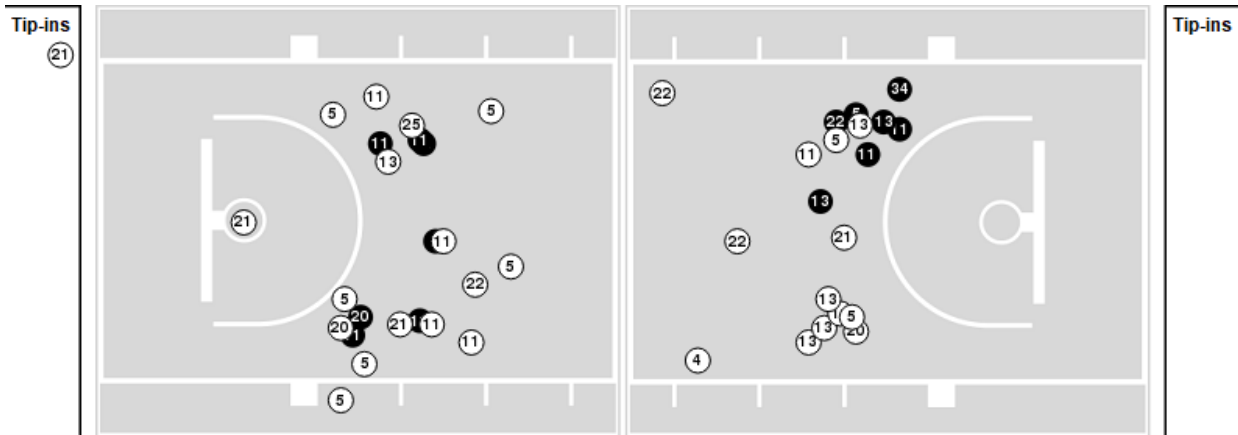

Officials: Gina Cross, Karen Preato, Frank Steratore

Players => 0, 1, 2, 3, 4, 5, 11, 13, 20, 21, 22, 23, 24, 25, 34 FG Types=>AllResults=>All

Kentucky

All Field Goals

Blow Up Chart

● Made ○ Missed N - Player Number