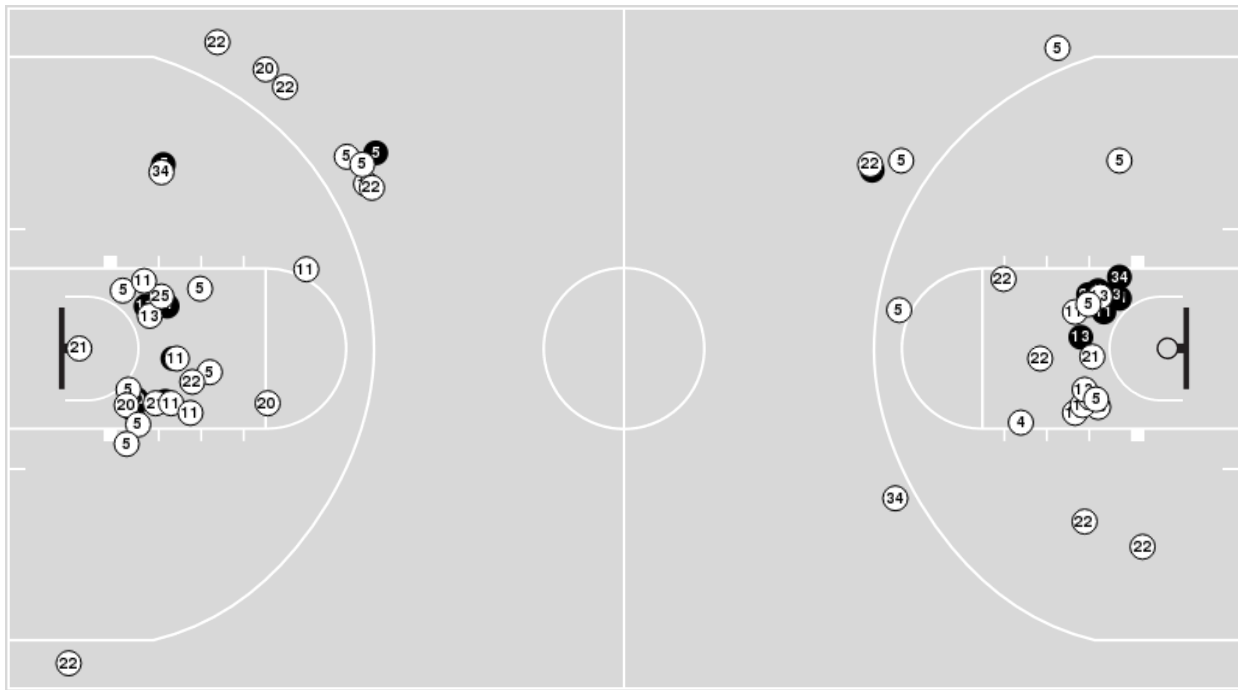

Arkansas at Kentucky

01/01/23 Memorial Coliseum, Lexington
2022-23 Women's Basketball

Officials: Gina Cross, Karen Preato, Frank Steratore

Players => 0, 1, 2, 3, 4, 5, 11, 13, 20, 21, 22, 23, 24, 25, 34 FG Types=>AllResults=>All

Kentucky

All Field Goals