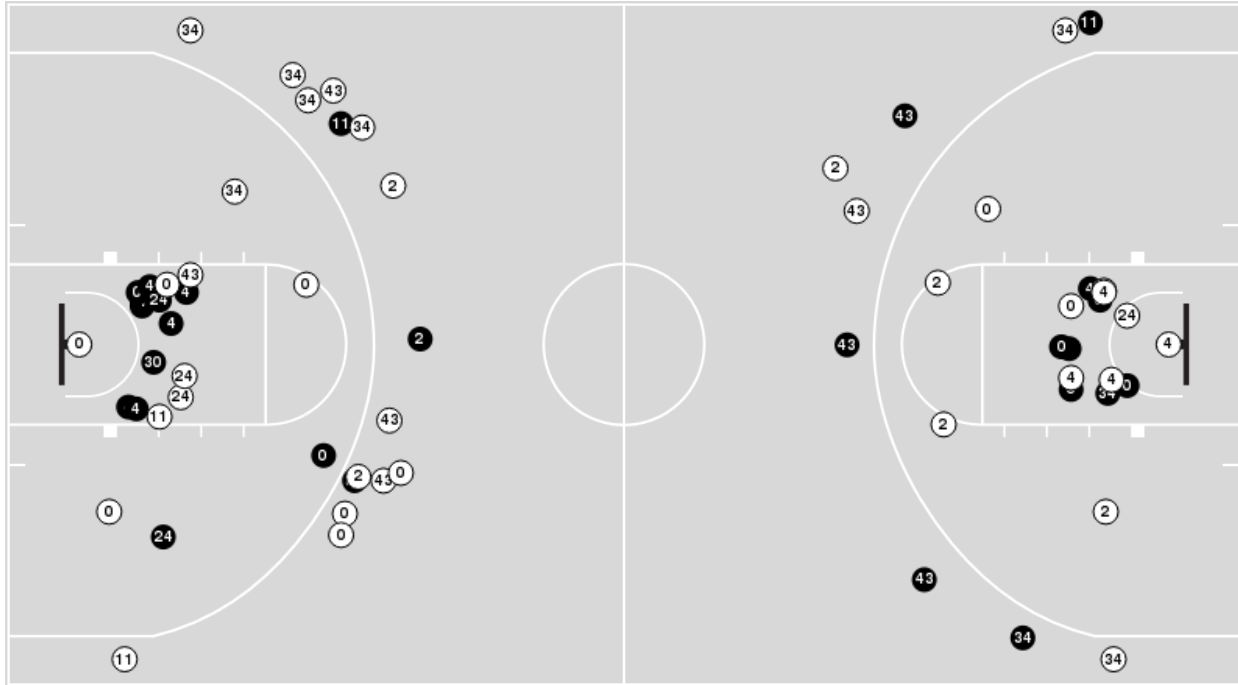

Players => 0, 2, 4, 11, 13, 15, 20, 21, 22, 24, 30, 34, 43, 55FG Types=>AllResults=>All

Arkansas

All Field Goals