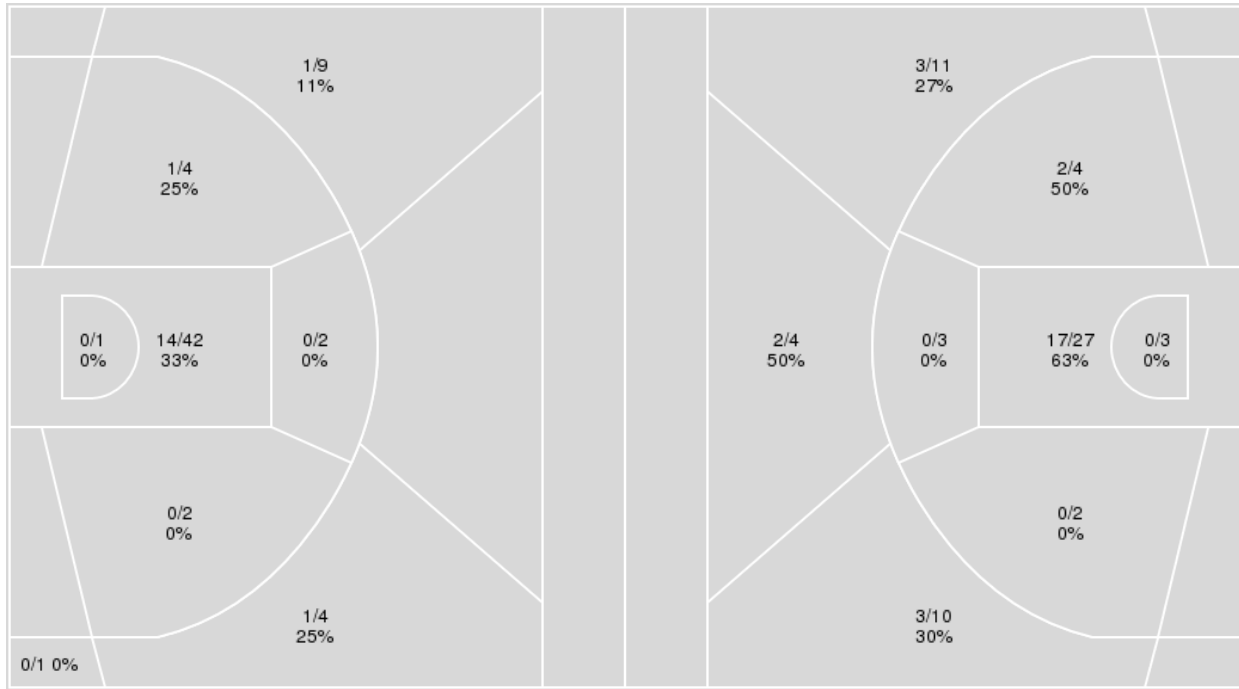

Arkansas at Kentucky

01/01/23 Memorial Coliseum, Lexington
2022-23 Women's Basketball

Officials: Gina Cross, Karen Preato, Frank Steratore

{ Players => 0, 1, 2, 3, 4, 5, 11, 13, 20, 21, 22, 23, 24, 25, 34; } FG
Types => All; Results => All;

{ Players => 0, 2, 4, 11, 13, 15, 20, 21, 22, 24, 30, 34, 43, 55; } FG
Types => All; Results => All;

Kentucky

Arkansas

Kentucky	M/A	%
Field Goals	17/65	26
2 Points	15/51	29
3 Points	2/14	14
Free Throws	14/19	74

Arkansas	M/A	%
Field Goals	27/64	42
2 Points	19/39	49
3 Points	8/25	32
Free Throws	9/11	82