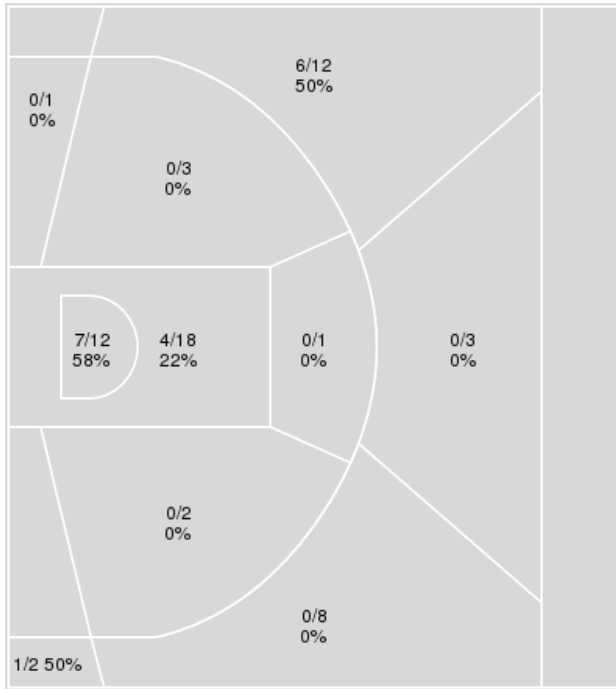

Arkansas at Missouri

01/08/23 Mizzou Arena, Columbia
2022-23 Women's Basketball

Officials: Pualani Spurlock-Welsh, Carla Fountain, Timothy Greene

{ Players => 1, 2, 4, 10, 13, 20, 21, 24, 32, 34, 40, 43; } FG Types => All; Results => All;

{ Players => All; } FG Types => All; Results => All;

Missouri