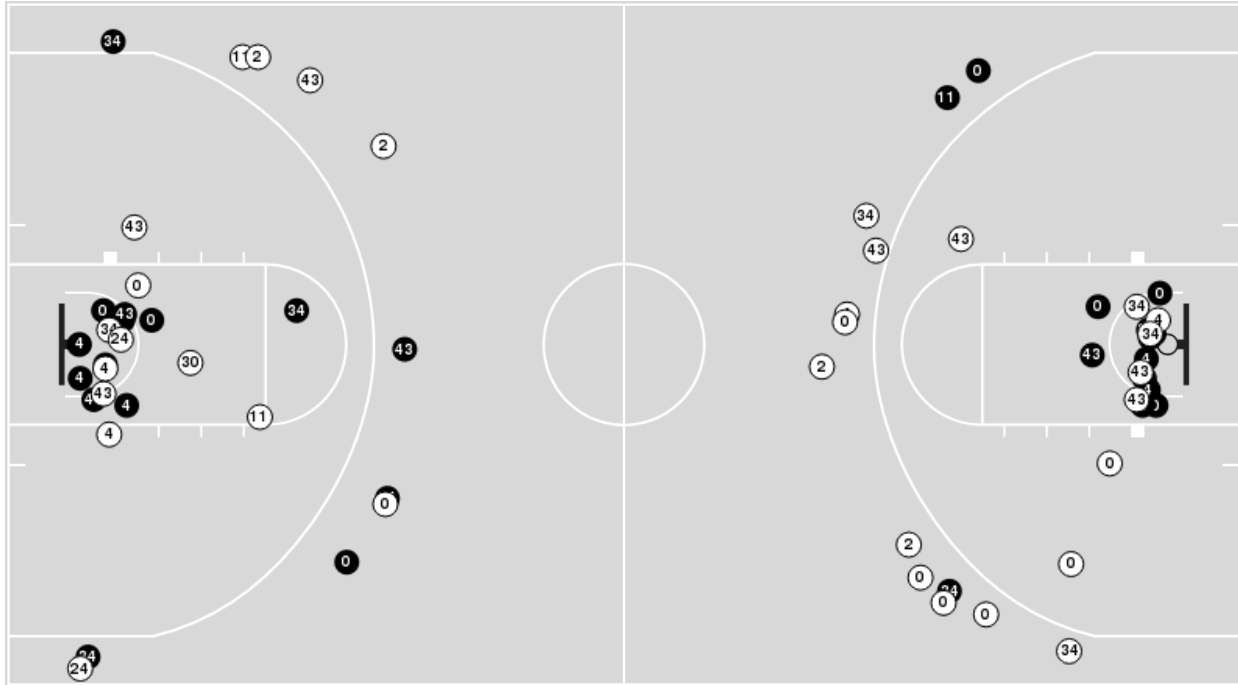

Arkansas at Missouri

01/08/23 Mizzou Arena, Columbia
2022-23 Women's Basketball

Officials: Pualani Spurlock-Welsh, Carla Fountain, Timothy Greene

Players => AllFG Types=>AllResults=>All

Arkansas

All Field Goals