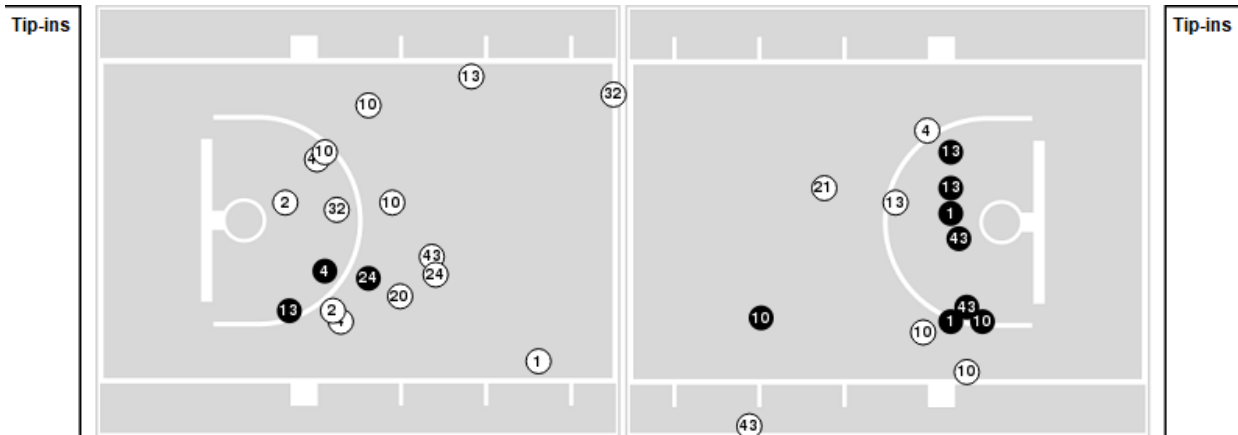

Blow Up Chart

● Made ○ Missed N - Player Number

Missouri	M/A	%
Field Goals	18/62	29
2 Points	11/37	30
3 Points	7/25	28
Free Throws	12/16	75

Missouri	M/A	%
Points in the Paint	22 (11 / 30)	37
Fast Break Points	7 (4/4)	100
Second Chance Points	8 (5/14)	36
Effective FG%	35