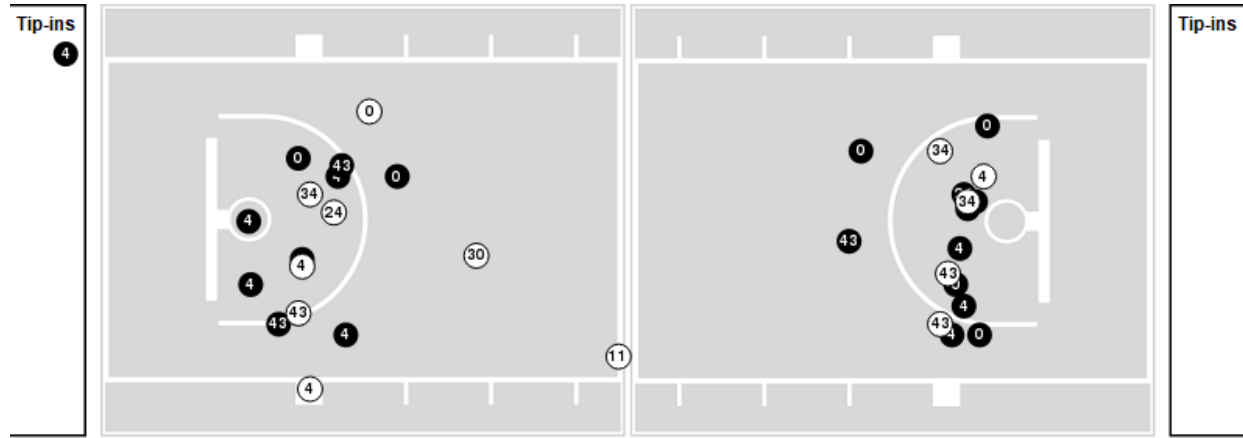

Blow Up Chart

● Made   ○ Missed   N - Player Number

Arkansas	M/A	%
Field Goals	29/62	47
2 Points	21/38	55
3 Points	8/24	33
Free Throws	11/16	69

Arkansas	M/A	%
Points in the Paint	40 (20 / 32)	63
Fast Break Points	0 (0/0)	0
Second Chance Points	11 (6/14)	43
Effective FG%	53