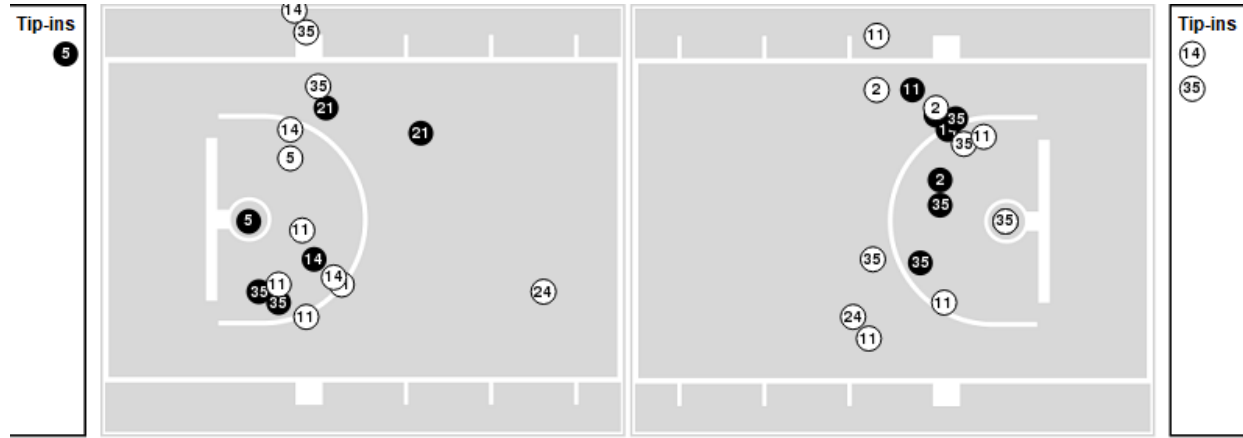

Blow Up Chart

● Made ○ Missed N - Player Number

Vanderbilt	M/A	%
Field Goals	28/65	43
2 Points	15/41	37
3 Points	13/24	54
Free Throws	12/18	67

Vanderbilt	M/A	%
Points in the Paint	26 (13 / 32)	41
Fast Break Points	17 (8/10)	80
Second Chance Points	15 (8/16)	50
Effective FG%	53