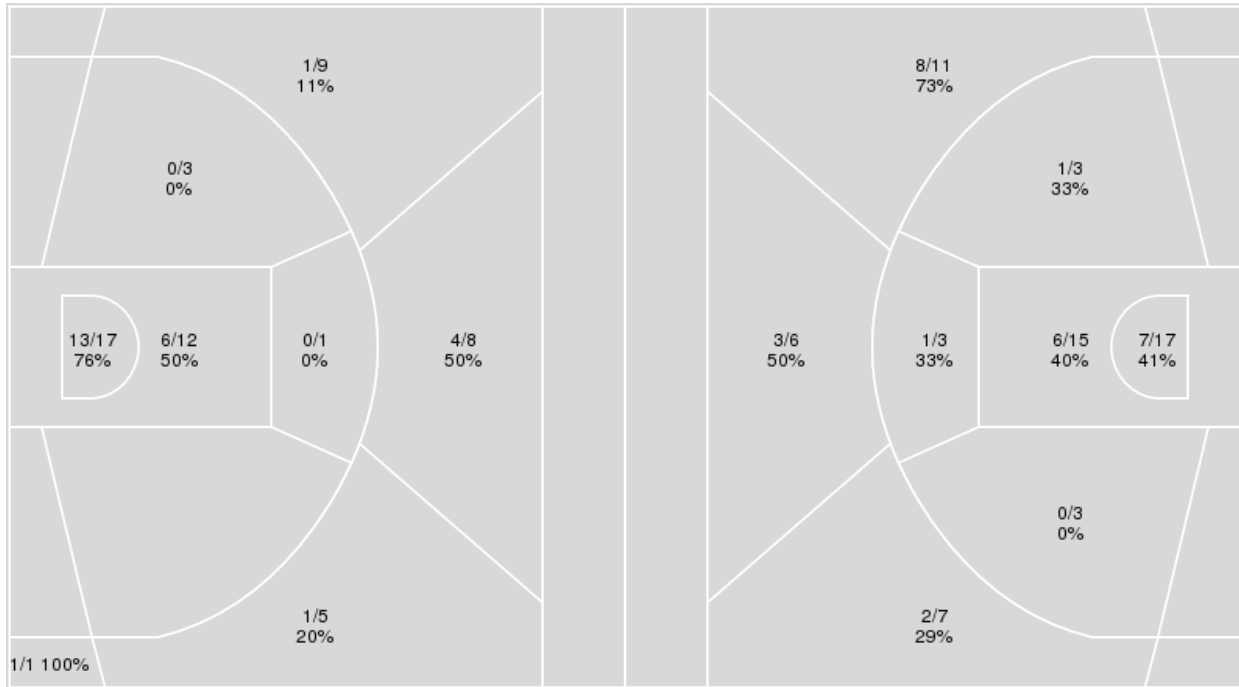

Vanderbilt at Arkansas

01/16/23 Bud Walton Arena, Fayetteville
2022-23 Women's Basketball

Officials: Maj Forsberg, Kevin Pethel, Karen Preato

{ Players => 0, 2, 4, 11, 13, 15, 20, 21, 22, 24, 30, 34, 43, 55; } FG
Types => All; Results => All;

{ Players => 2, 3, 5, 11, 12, 14, 21, 23, 24, 32, 35, 50; } FG Types =>
All; Results => All;

Arkansas

Vanderbilt

Arkansas	M/A	%
Field Goals	26/56	46
2 Points	19/33	58
3 Points	7/23	30
Free Throws	25/35	71

Vanderbilt	M/A	%
Field Goals	28/65	43
2 Points	15/41	37
3 Points	13/24	54
Free Throws	12/18	67