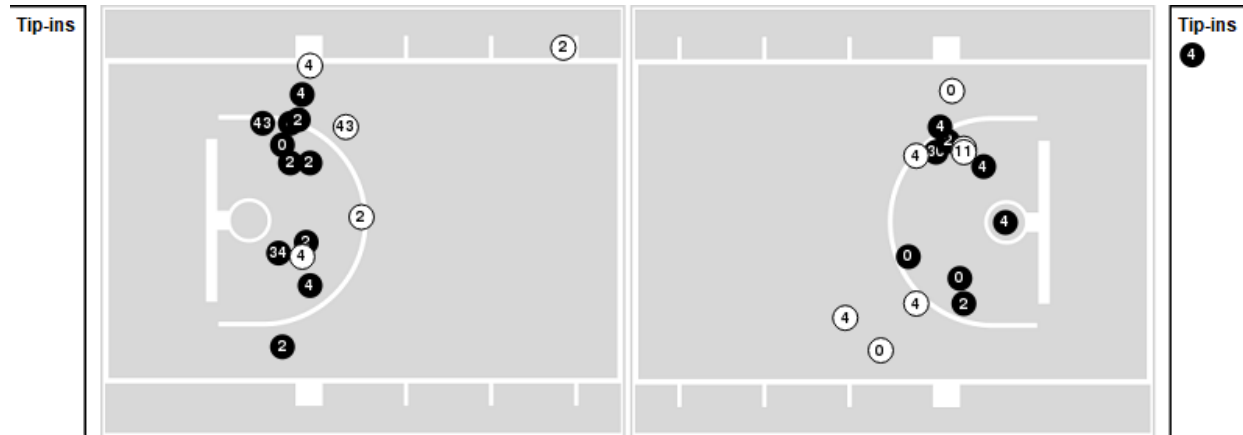

Blow Up Chart

● Made   ○ Missed   N - Player Number

Arkansas	M/A	%
Field Goals	26/56	46
2 Points	19/33	58
3 Points	7/23	30
Free Throws	25/35	71

Arkansas	M/A	%
Points in the Paint	38 (19 / 29)	66
Fast Break Points	21 (11/14)	79
Second Chance Points	6 (4/11)	36
Effective FG%	53