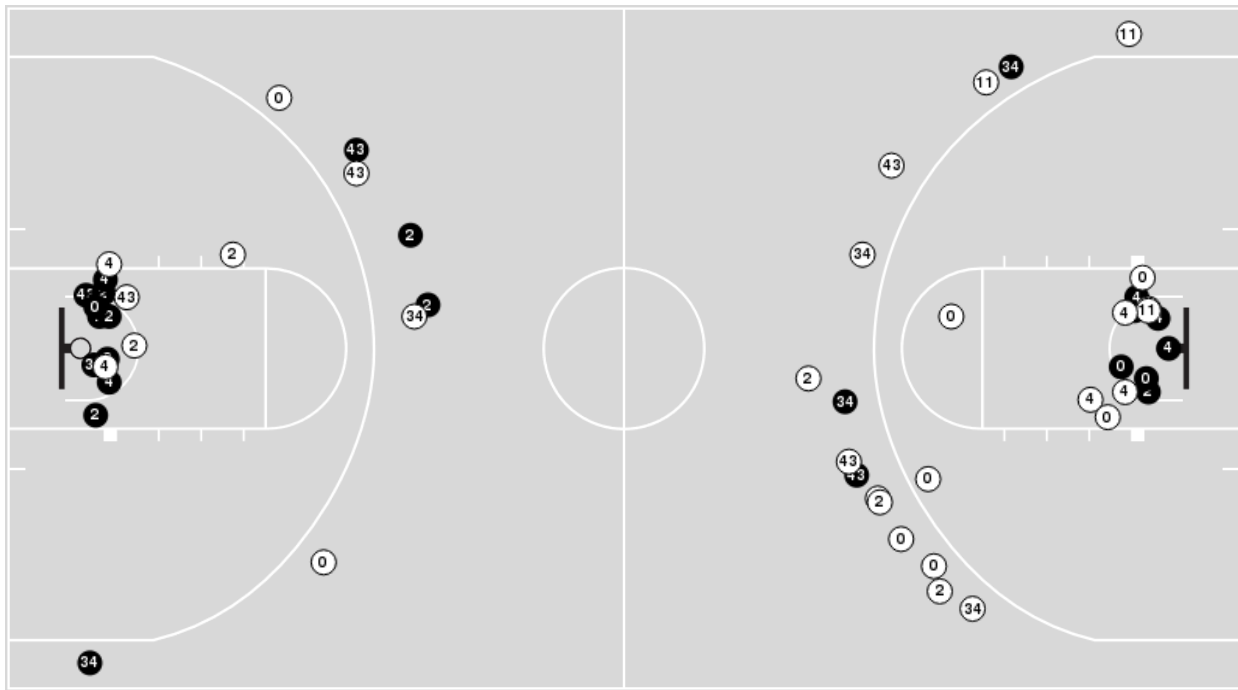

Vanderbilt at Arkansas

01/16/23 Bud Walton Arena, Fayetteville
2022-23 Women's Basketball

Game Time: 6:00 PM
Game Duration: 2:05
Attendance: 3,693

Officials: Maj Forsberg, Kevin Pethel, Karen Preato

Players => 0, 2, 4, 11, 13, 15, 20, 21, 22, 24, 30, 34, 43, 55FG Types=>AllResults=>All

Arkansas

All Field Goals