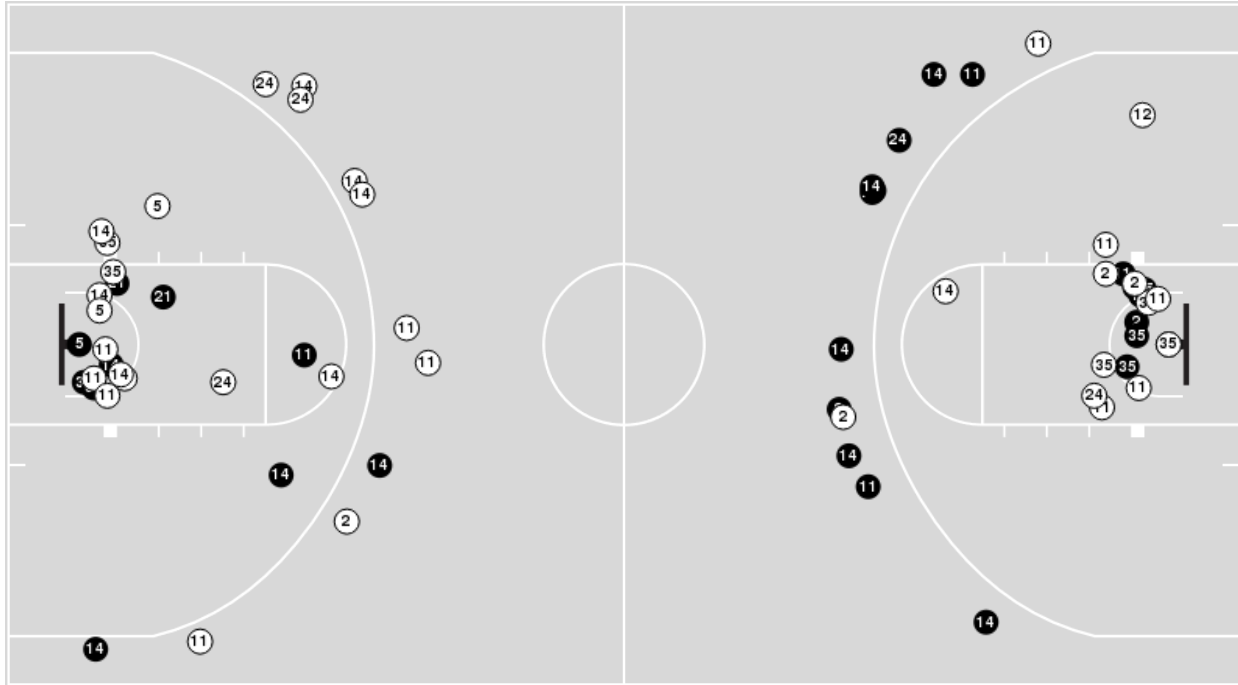

Players => 2, 3, 5, 11, 12, 14, 21, 23, 24, 32, 35, 50 FG Types=>All Results=>All

Vanderbilt

All Field Goals