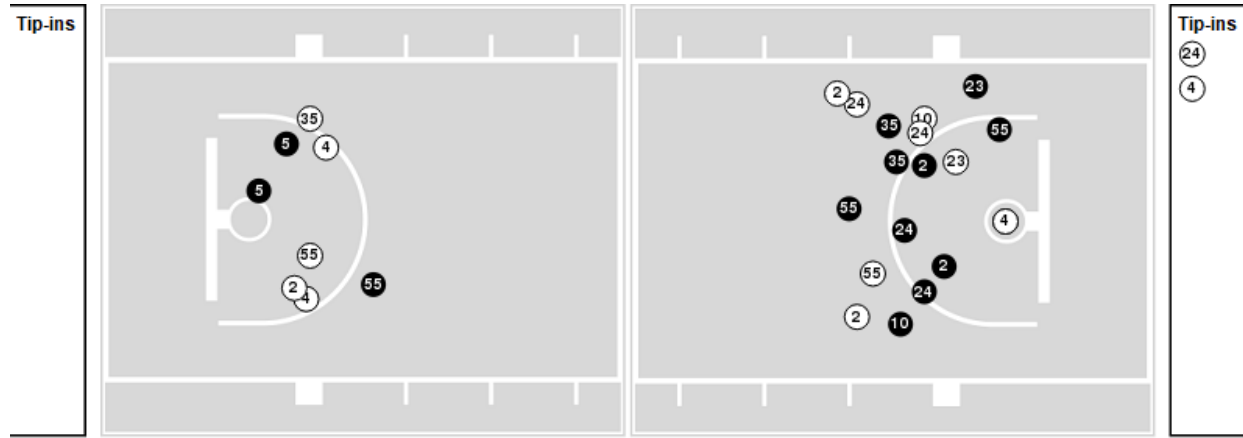

Blow Up Chart

● Made   ○ Missed   N - Player Number

Missouri	M/A	%
Field Goals	24/54	44
2 Points	18/35	51
3 Points	6/19	32
Free Throws	14/21	67

Missouri	M/A	%
Points in the Paint	28 (14 / 28)	50
Fast Break Points	11 (7/7)	100
Second Chance Points	8 (4/9)	44
Effective FG%	50