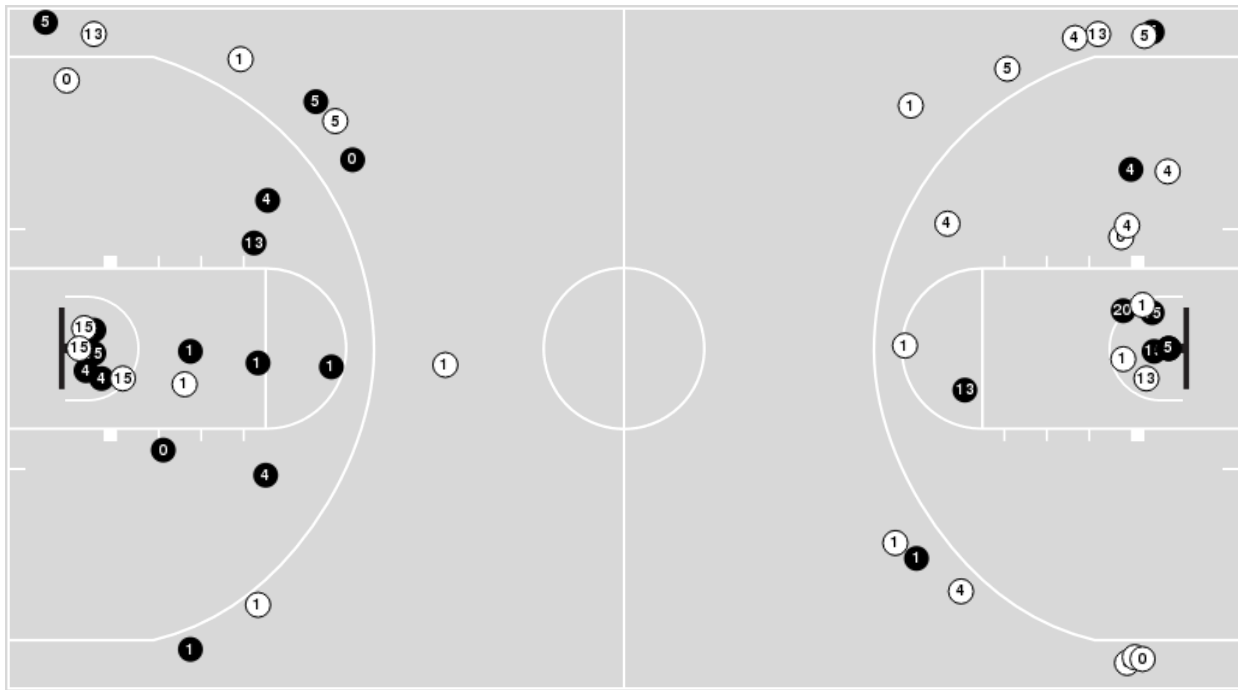

Officials: Don Daily, Olandis Poole, Todd Austin

Players => 0, 1, 2, 3, 4, 5, 11, 12, 13, 15, 20, 21, 22, 23, 45FG Types=>AllResults=>All

Arkansas

All Field Goals