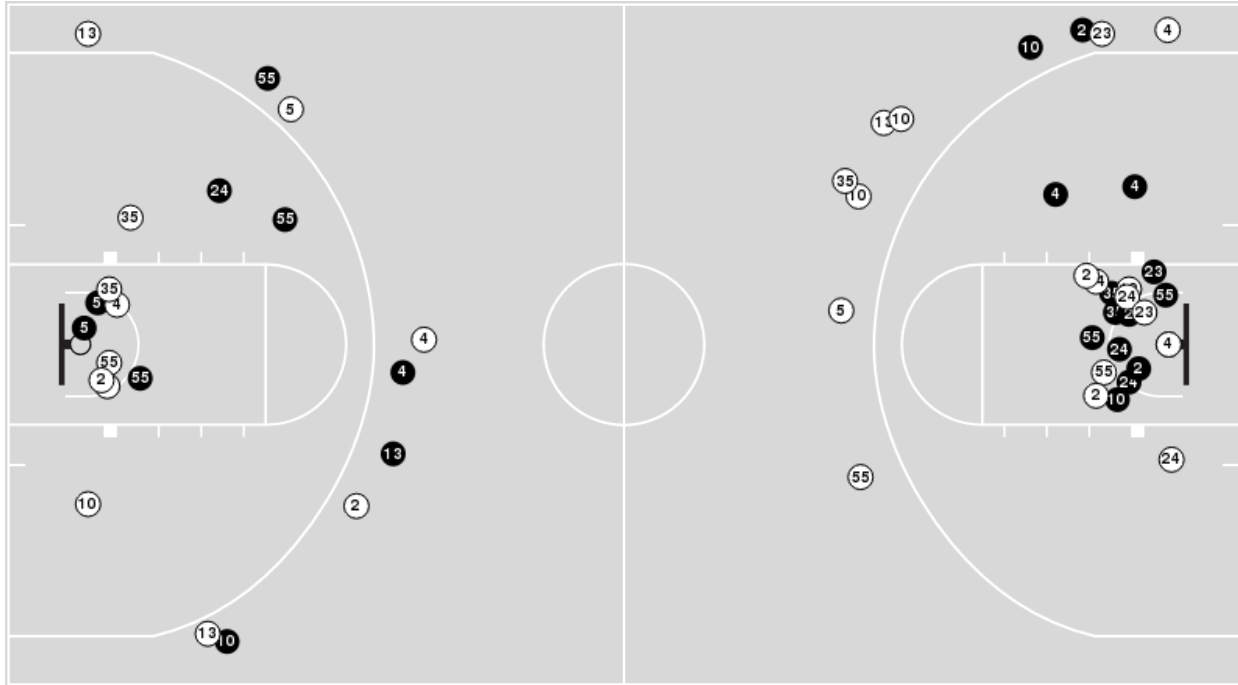

Officials: Don Daily, Olandis Poole, Todd Austin

Players => AllFG Types=>AllResults=>All
Missouri

All Field Goals