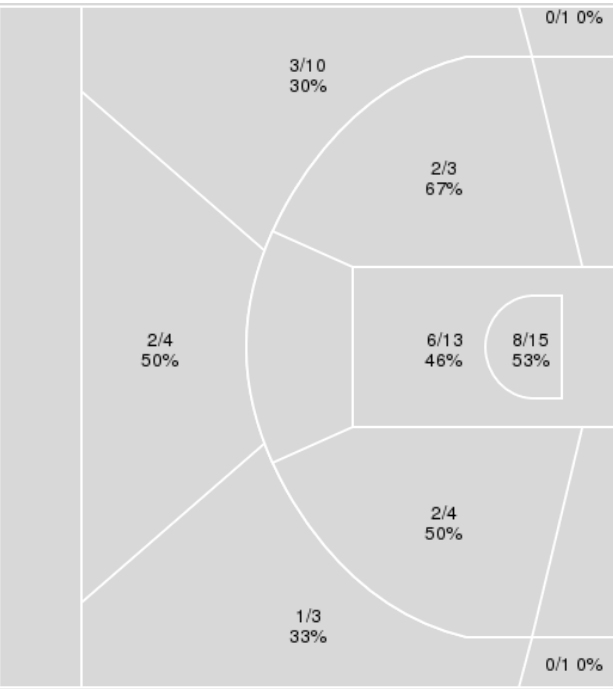

Missouri

Arkansas	M/A	%
Field Goals	26/54	48
2 Points	20/33	61
3 Points	6/21	29
Free Throws	16/23	70

Missouri	M/A	%
Field Goals	24/54	44
2 Points	18/35	51
3 Points	6/19	32
Free Throws	14/21	67