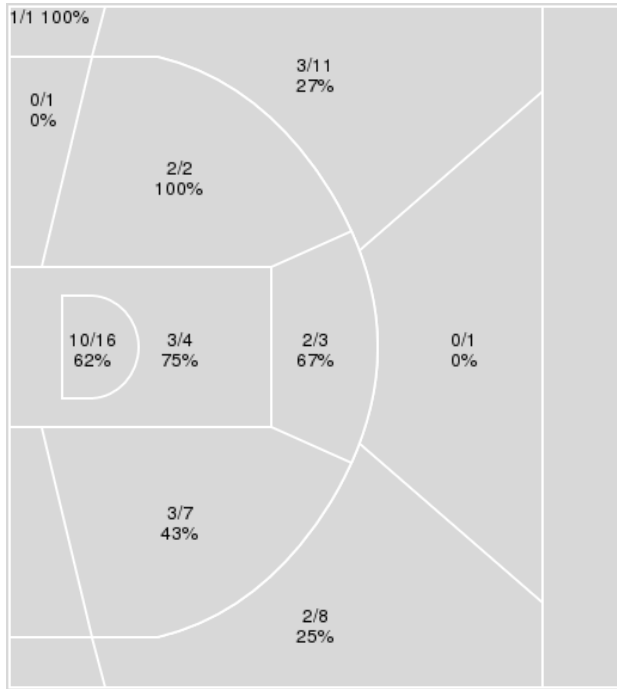

Officials: Don Daily, Olandis Poole, Todd Austin

{ Players => 0, 1, 2, 3, 4, 5, 11, 12, 13, 15, 20, 21, 22, 23, 45; } FG
Types => All; Results => All;

{ Players => All; } FG Types => All; Results => All;

Arkansas