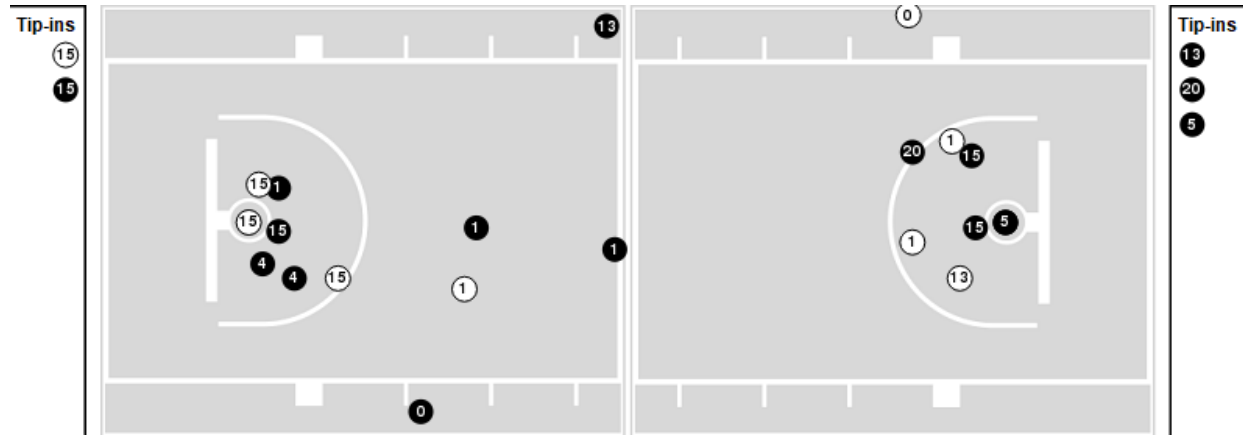

Blow Up Chart

● Made   ○ Missed   N - Player Number

Arkansas	M/A	%
Field Goals	26/54	48
2 Points	20/33	61
3 Points	6/21	29
Free Throws	16/23	70

Arkansas	M/A	%
Points in the Paint	26 (13 / 20)	65
Fast Break Points	18 (13/16)	81
Second Chance Points	17 (10/14)	71
Effective FG%	54