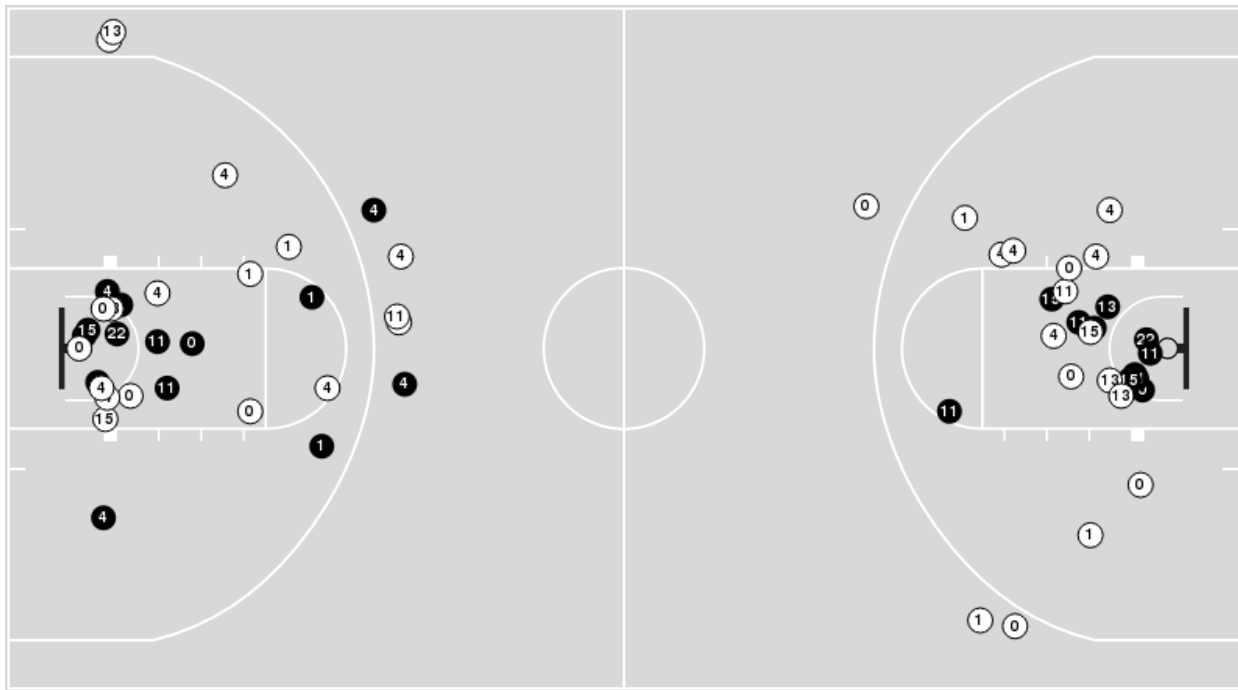

Officials: Tony Greene, Chuck Jones, Keith Kimble

Players => 0, 1, 2, 3, 4, 5, 11, 12, 13, 15, 20, 21, 22, 23, 45FG Types=>AllResults=>All

Arkansas

All Field Goals