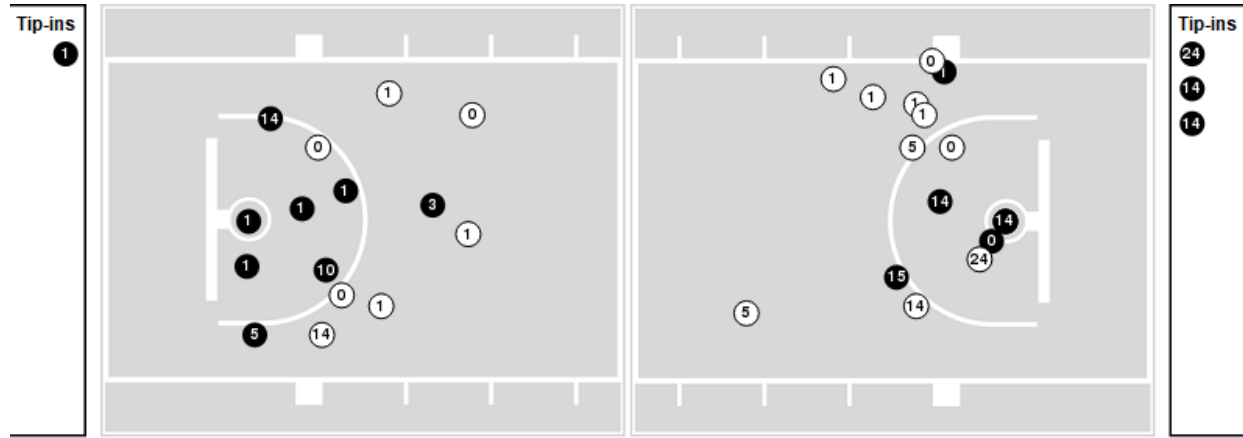

Blow Up Chart

● Made ○ Missed N - Player Number

Alabama	M/A	%
Field Goals	25/54	46
2 Points	16/34	47
3 Points	9/20	45
Free Throws	25/36	69

Alabama	M/A	%
Points in the Paint	32 (16 / 32)	50
Fast Break Points	24 (14/20)	70
Second Chance Points	8 (4/6)	67
Effective FG%	55