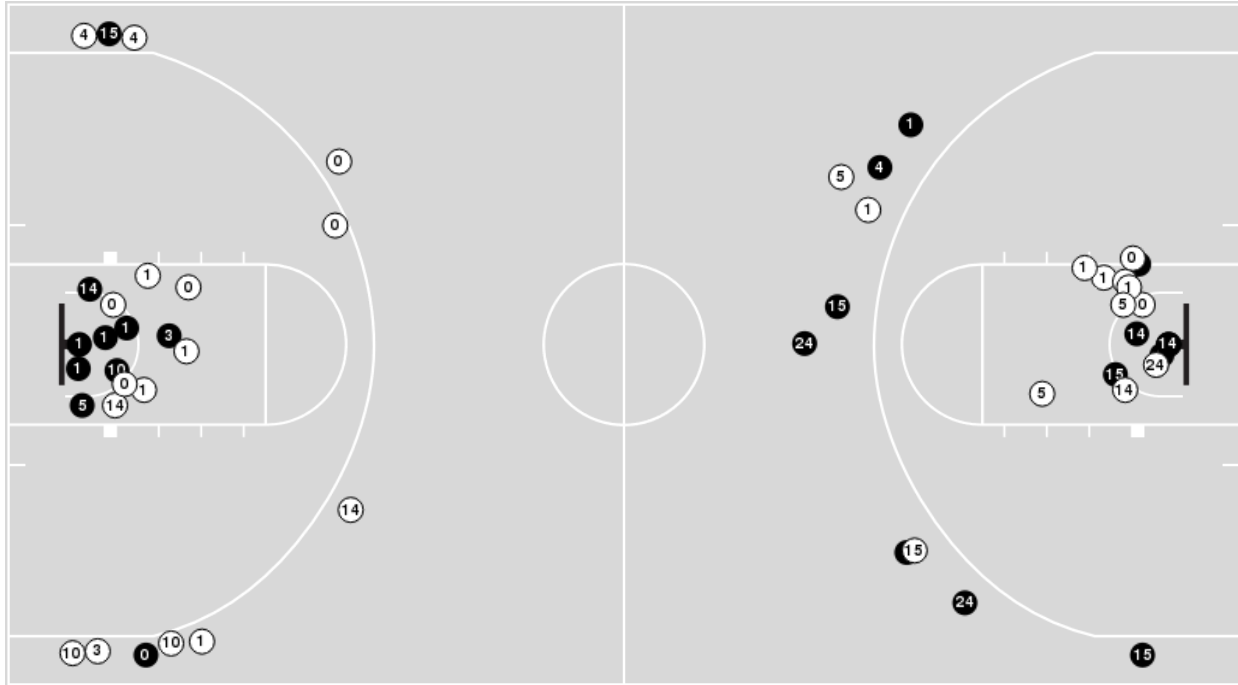

Players => AllFG Types=>AllResults=>All
Alabama

All Field Goals