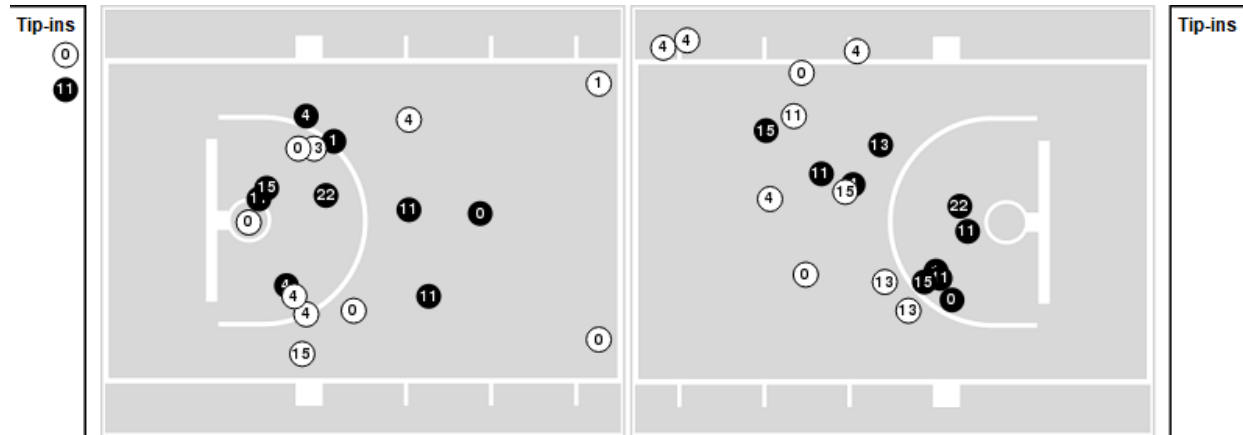

Blow Up Chart

● Made   ○ Missed   N - Player Number

Arkansas	M/A	%
Field Goals	26/61	43
2 Points	24/51	47
3 Points	2/10	20
Free Throws	15/23	65

Arkansas	M/A	%
Points in the Paint	40 (20 / 37)	54
Fast Break Points	4 (3/3)	100
Second Chance Points	8 (4/7)	57
Effective FG%	44