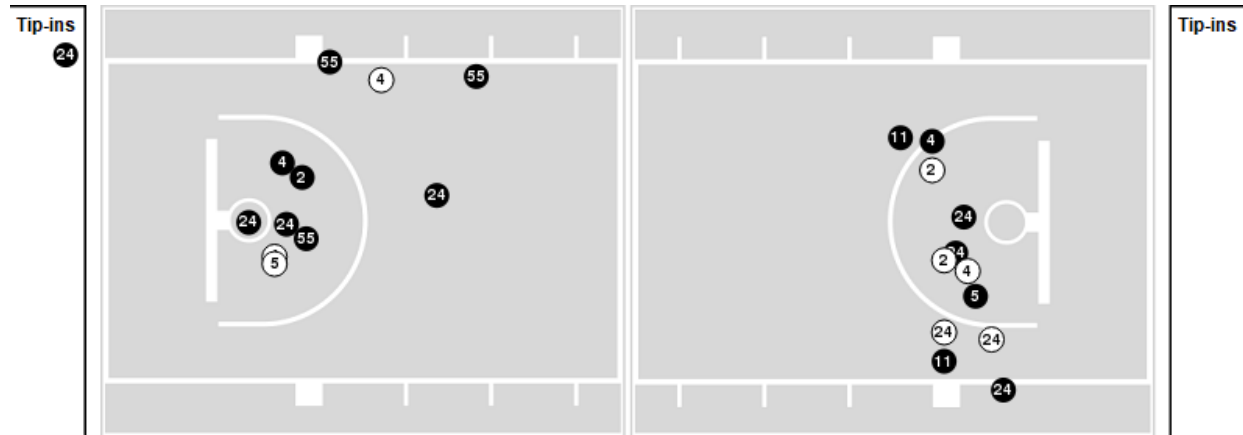

Blow Up Chart

● Made ○ Missed N - Player Number

Missouri	M/A	%
Field Goals	22/49	45
2 Points	17/29	59
3 Points	5/20	25
Free Throws	30/40	75

Missouri	M/A	%
Points in the Paint	26 (13 / 21)	62
Fast Break Points	9 (5/6)	83
Second Chance Points	3 (2/8)	25
Effective FG%	50