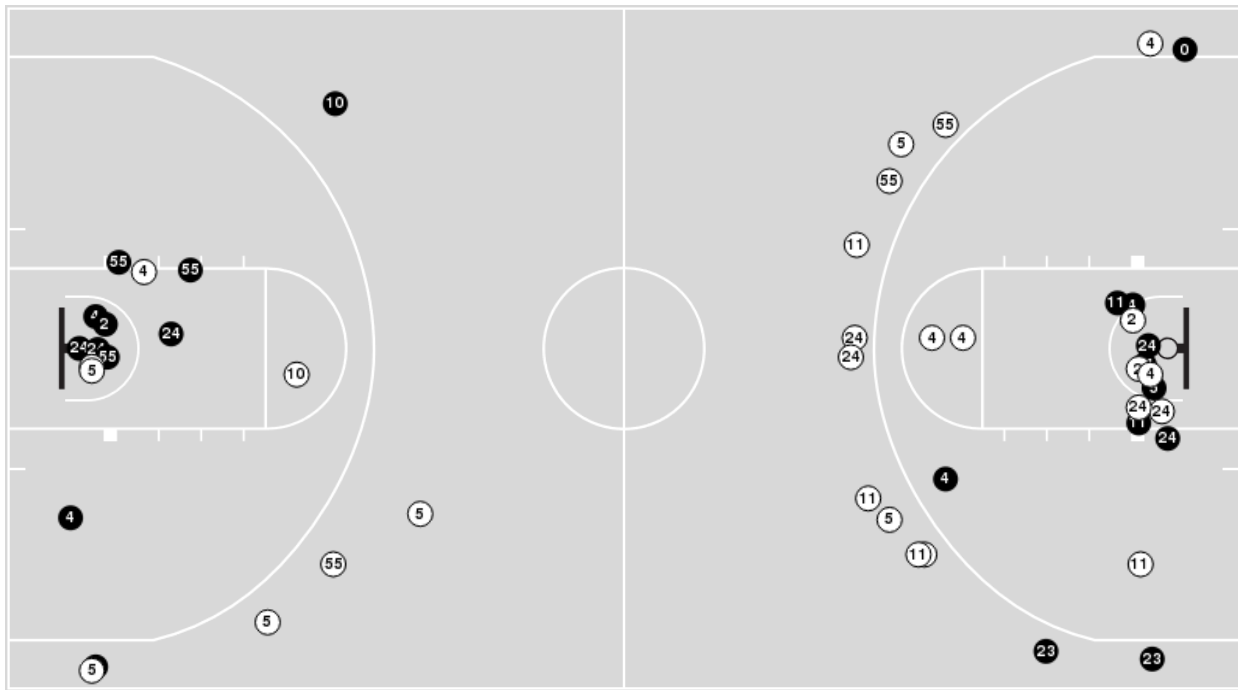

Players => 0, 1, 2, 4, 5, 10, 11, 12, 13, 23, 24, 31, 35, 45, 55 FG Types=>All Results=>All

Missouri

All Field Goals