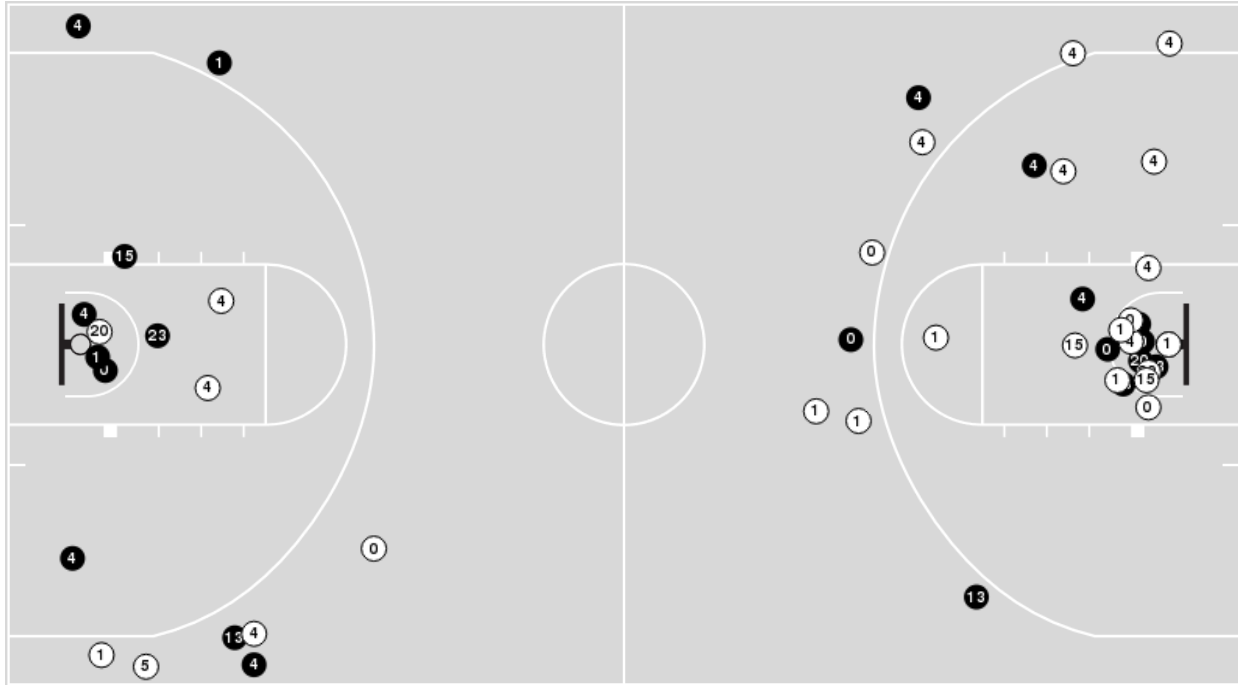

Arkansas at Missouri

01/18/23 Mizzou Arena, Columbia
2022-23 Men's Basketball

Players => 0, 1, 2, 3, 4, 5, 11, 12, 13, 15, 20, 21, 22, 23, 45FG Types=>AllResults=>All

Arkansas

All Field Goals