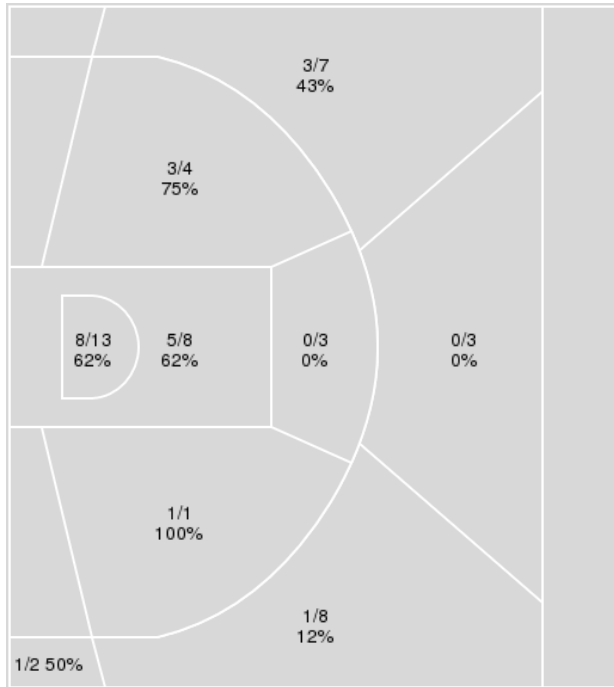

Arkansas at Missouri

01/18/23 Mizzou Arena, Columbia
2022-23 Men's Basketball

Officials: Tony Greene, Owen Shortt, Brian Dorsey

{ Players => 0, 1, 2, 4, 5, 10, 11, 12, 13, 23, 24, 31, 35, 45, 55; } FG
Types => All; Results => All;

{ Players => 0, 1, 2, 3, 4, 5, 11, 12, 13, 15, 20, 21, 22, 23, 45; } FG
Types => All; Results => All;

Missouri