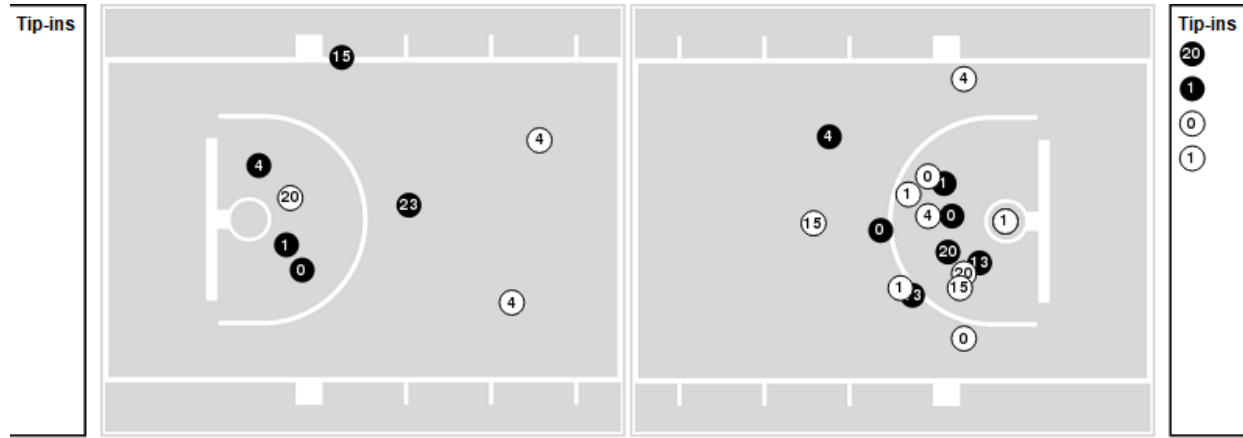

Arkansas at Missouri

01/18/23 Mizzou Arena, Columbia
2022-23 Men's Basketball

Players => 0, 1, 2, 3, 4, 5, 11, 12, 13, 15, 20, 21, 22, 23, 45FG Types=>AllResults=>All

Arkansas

All Field Goals

Blow Up Chart