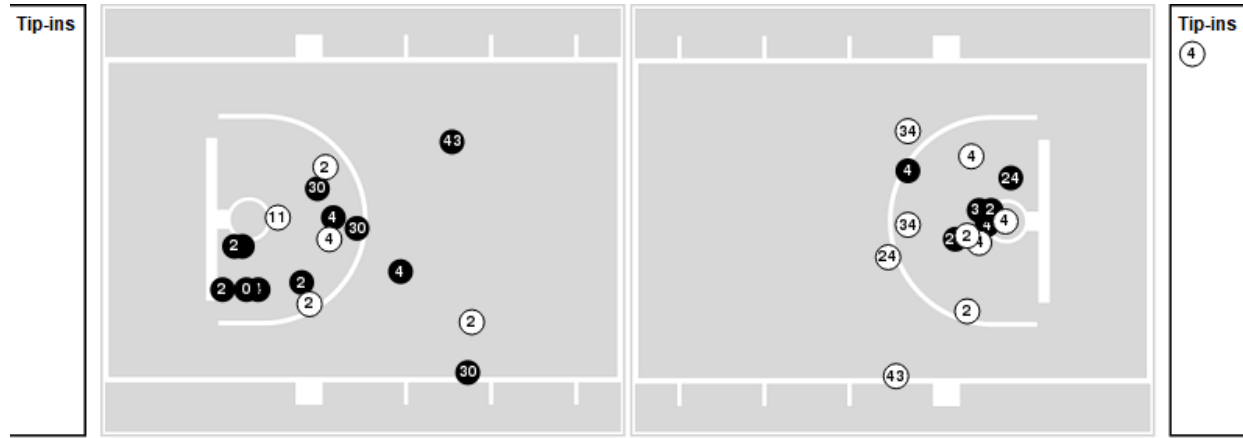

Blow Up Chart

● Made ○ Missed N - Player Number

Arkansas	M/A	%
Field Goals	28/63	44
2 Points	18/34	53
3 Points	10/29	34
Free Throws	10/11	91

Arkansas	M/A	%
Points in the Paint	34 (17 / 30)	57
Fast Break Points	20 (8/8)	100
Second Chance Points	10 (5/7)	71
Effective FG%	52