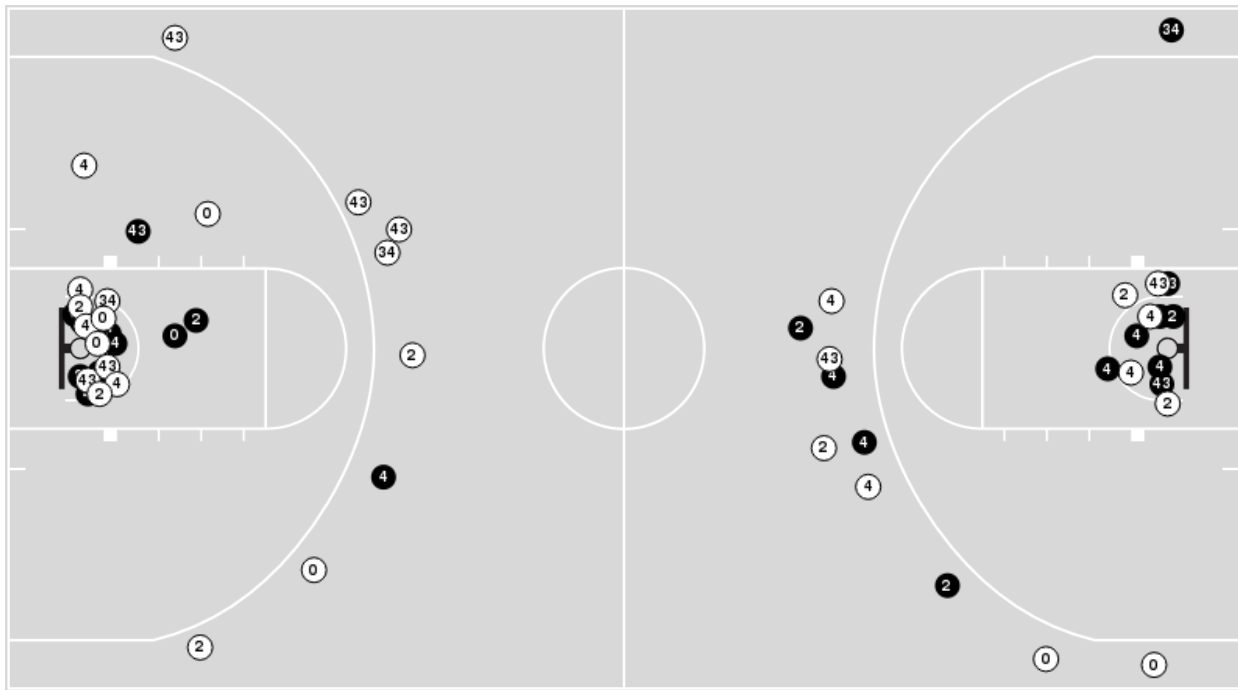

Ole Miss at Arkansas

Players => 0, 2, 4, 11, 13, 15, 20, 21, 22, 24, 30, 34, 43, 55FG Types=>AllResults=>All

Arkansas

All Field Goals