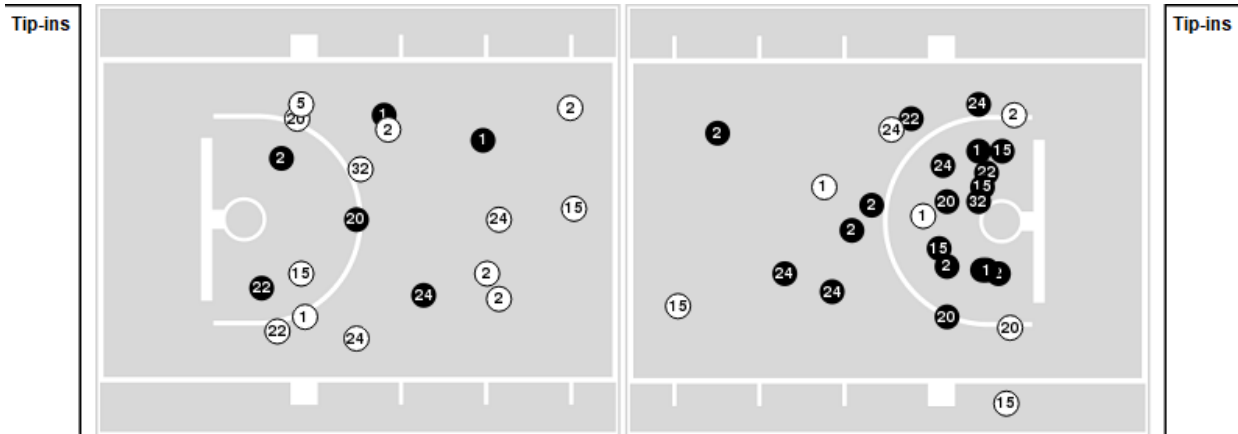

Ole Miss at Arkansas

Players => 0, 1, 2, 5, 10, 12, 15, 20, 22, 23, 24, 32FG Types=>AllResults=>All

Ole Miss

All Field Goals

Blow Up Chart

● Made ○ Missed N - Player Number

Ole Miss	M/A	%
Field Goals	30/70	43
2 Points	29/59	49
3 Points	1/11	9
Free Throws	15/24	62