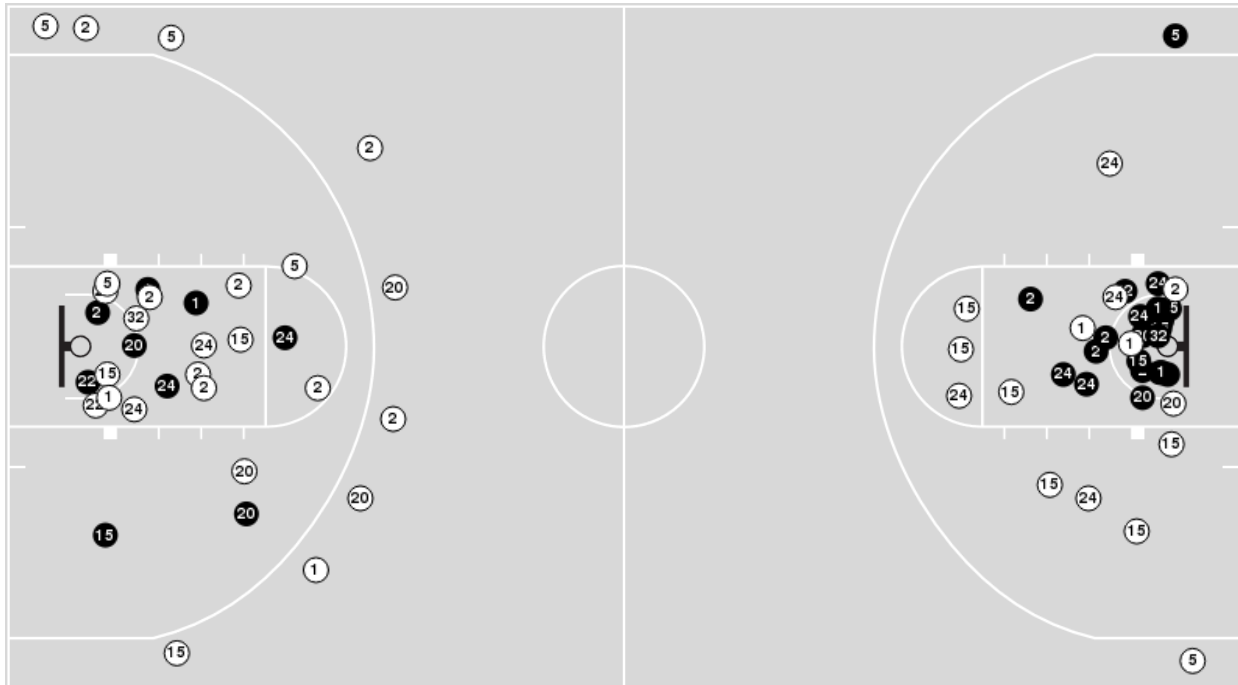

Ole Miss at Arkansas

Players => 0, 1, 2, 5, 10, 12, 15, 20, 22, 23, 24, 32FG Types=>AllResults=>All

Ole Miss

All Field Goals