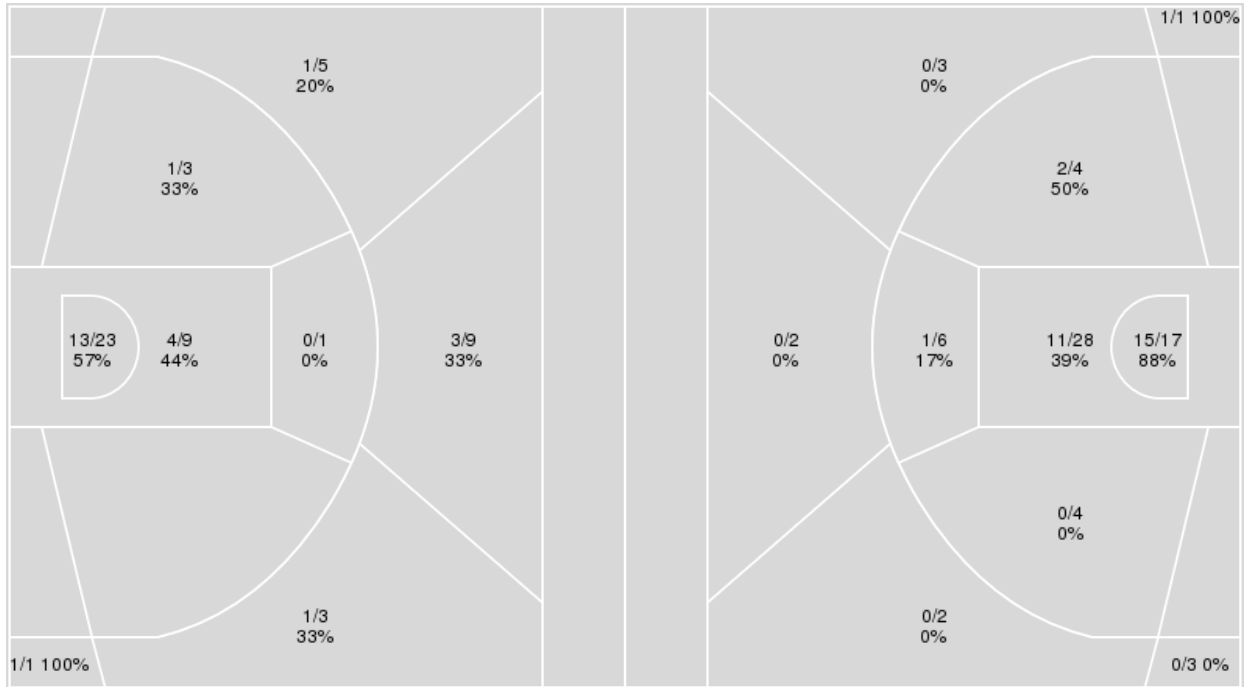

Ole Miss at Arkansas

01/29/23 Bud Walton Arena, Fayetteville
2022-23 Women's Basketball

Officials: Kevin Pethel, Katie Lukanich, Demoya Pugh

{ Players => 0, 2, 4, 11, 13, 15, 20, 21, 22, 24, 30, 34, 43, 55; } FG
Types => All; Results => All;

{ Players => 0, 1, 2, 5, 10, 12, 15, 20, 22, 23, 24, 32; } FG Types => All;
Results => All;

Arkansas

Ole Miss

Arkansas	M/A	%
Field Goals	24/54	44
2 Points	18/36	50
3 Points	6/18	33
Free Throws	19/27	70

Ole Miss	M/A	%
Field Goals	30/70	43
2 Points	29/59	49
3 Points	1/11	9
Free Throws	15/24	62