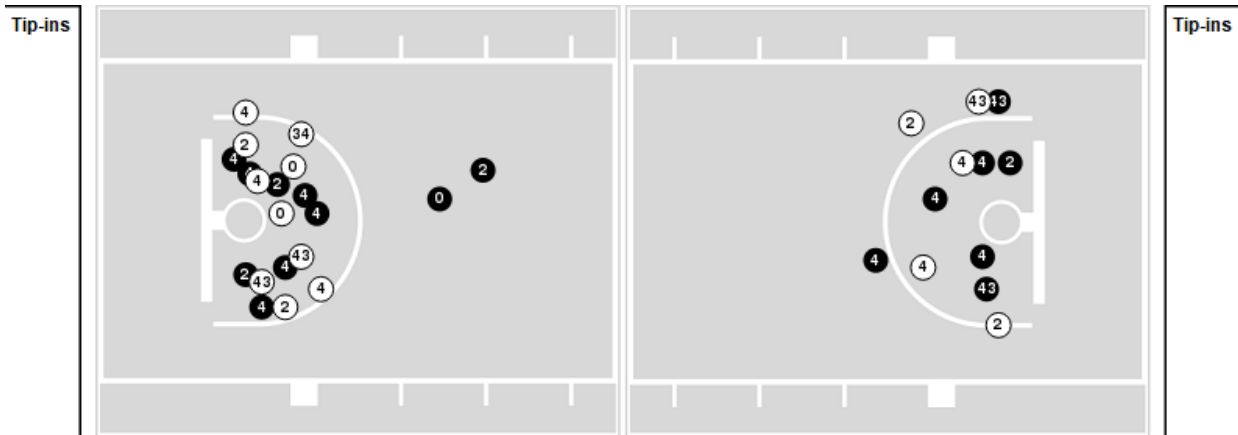

Blow Up Chart

● Made   ○ Missed   N - Player Number

Arkansas	M/A	%
Field Goals	24/54	44
2 Points	18/36	50
3 Points	6/18	33
Free Throws	19/27	70

Arkansas	M/A	%
Points in the Paint	34 (17 / 32)	53
Fast Break Points	5 (4/5)	80
Second Chance Points	3 (2/4)	50
Effective FG%	50