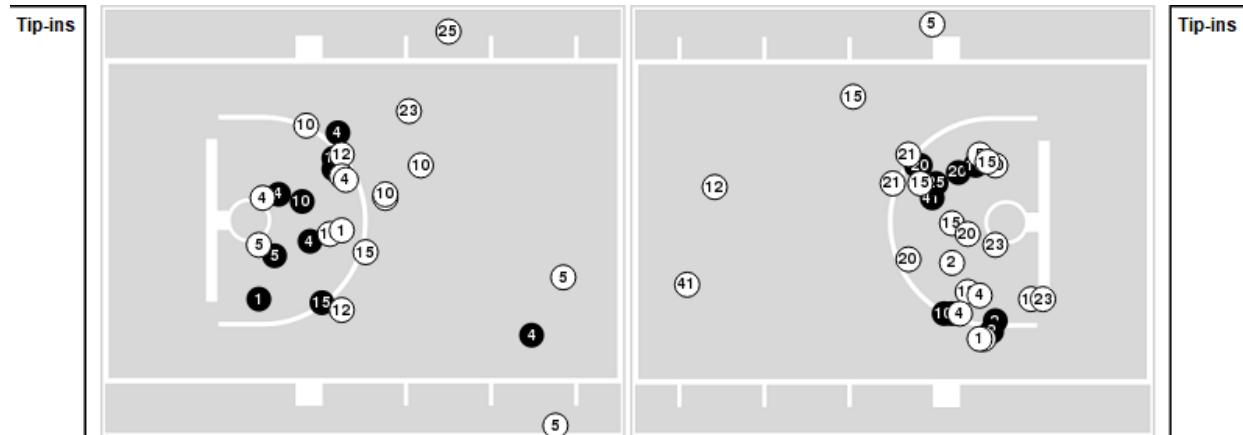

Blow Up Chart

● Made   ○ Missed   N - Player Number

South Carolina	M/A	%
Field Goals	30/76	39
2 Points	25/68	37
3 Points	5/8	62
Free Throws	27/33	82

South Carolina	M/A	%
Points in the Paint	40 (20 / 56)	36
Fast Break Points	15 (12/13)	92
Second Chance Points	37 (23/36)	64
Effective FG%	43