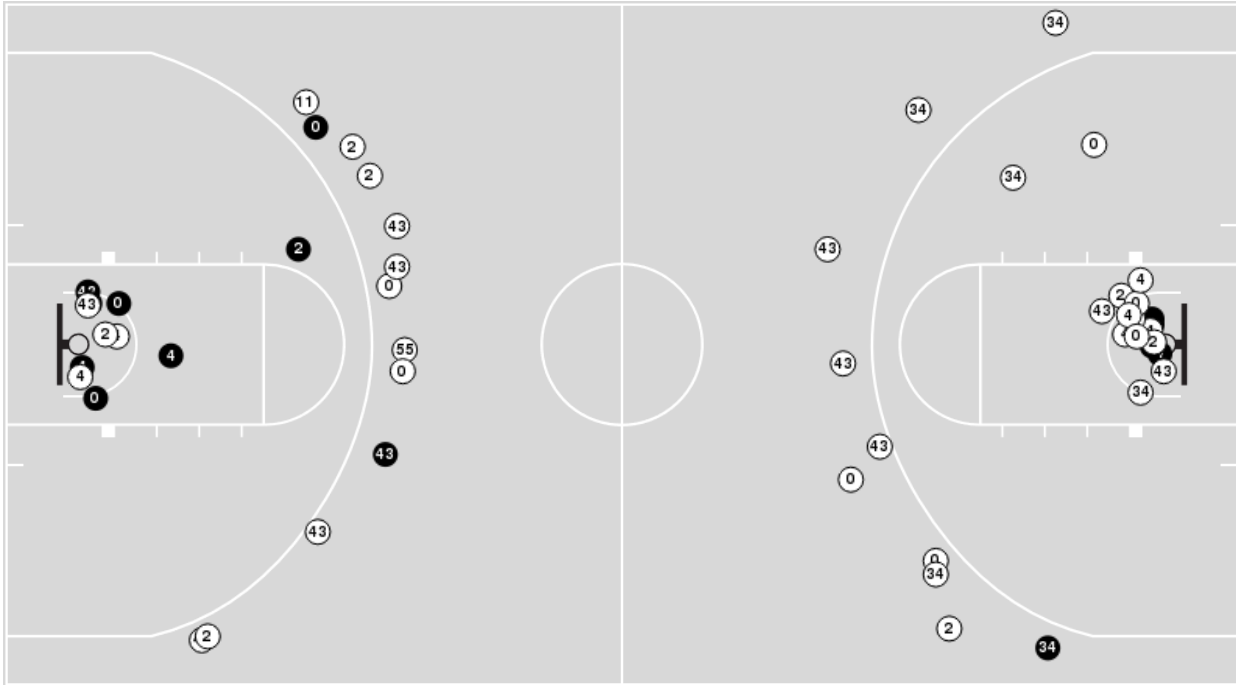

Arkansas at Auburn

02/05/23 Neville Arena, Auburn, Ala.
2022-23 Women's Basketball

Game Time: 2:00 PM
Game Duration: 2:17
Attendance: 2,569

Officials: Brian Hall, Natasha Camy, Carla Fountain

Players => 0, 2, 4, 11, 13, 15, 20, 21, 22, 24, 30, 34, 43, 55 FG Types=>All Results=>All

Arkansas

All Field Goals