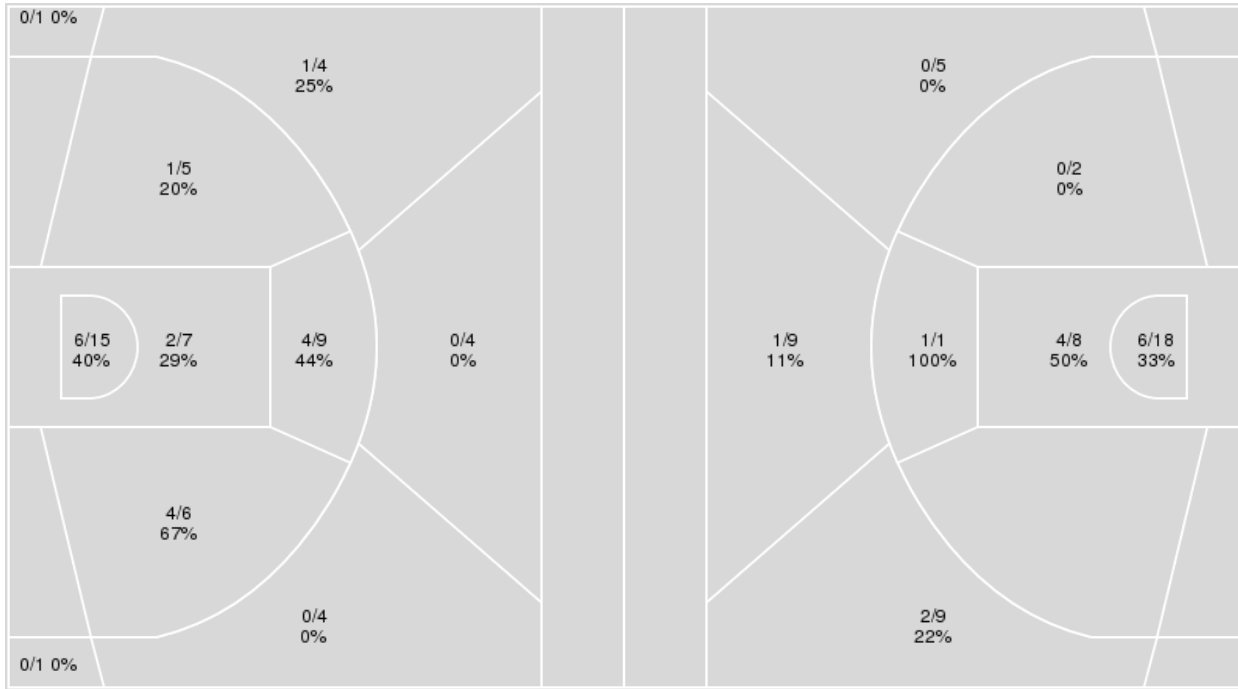

Arkansas at Auburn

02/05/23 Neville Arena, Auburn, Ala.
2022-23 Women's Basketball

Game Time: 2:00 PM
Game Duration: 2:17
Attendance: 2,569

Officials: Brian Hall, Natasha Camy, Carla Fountain

{ Players => 0, 1, 2, 3, 4, 5, 10, 11, 12, 20, 21, 23, 24, 33, 51; } FG
Types => All; Results => All;

{ Players => 0, 2, 4, 11, 13, 15, 20, 21, 22, 24, 30, 34, 43, 55; } FG
Types => All; Results => All;

Auburn

Arkansas

Auburn	M/A	%
Field Goals	18/56	32
2 Points	17/42	40
3 Points	1/14	7
Free Throws	14/27	52

Arkansas	M/A	%
Field Goals	14/52	27
2 Points	11/29	38
3 Points	3/23	13
Free Throws	23/39	59