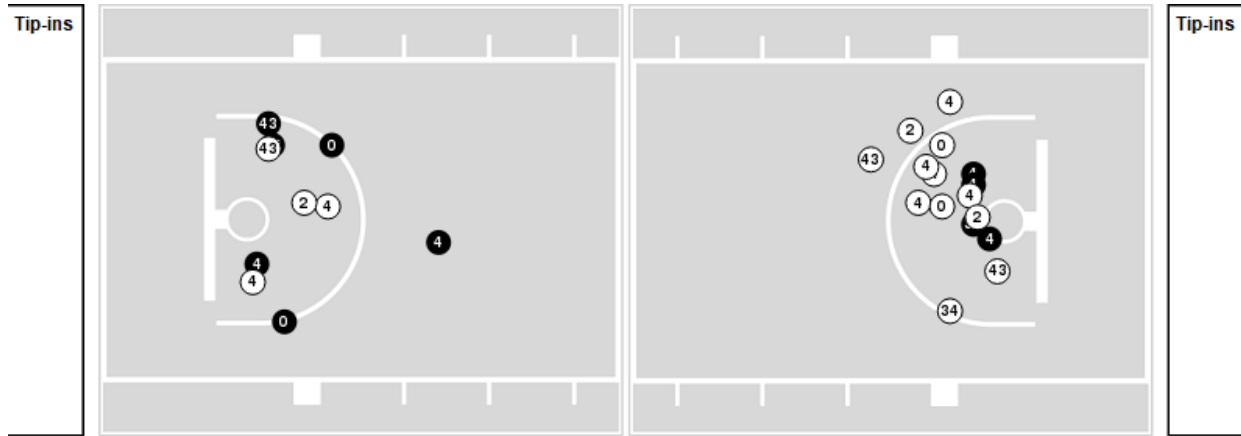

Blow Up Chart

● Made   ○ Missed   N - Player Number

Arkansas	M/A	%
Field Goals	14/52	27
2 Points	11/29	38
3 Points	3/23	13
Free Throws	23/39	59

Arkansas	M/A	%
Points in the Paint	20 (10 / 26)	38
Fast Break Points	7 (5/8)	63
Second Chance Points	10 (7/15)	47
Effective FG%	30