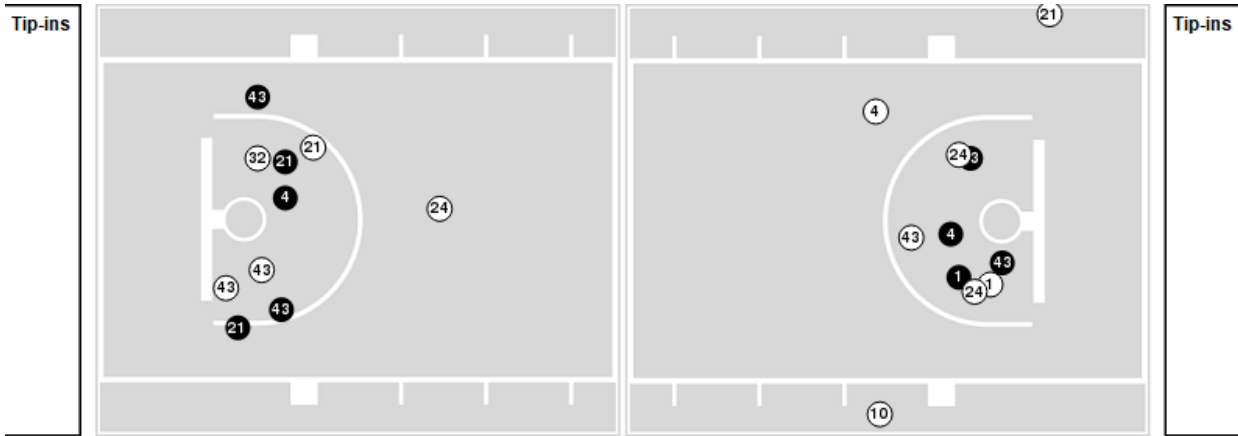

Blow Up Chart

● Made   ○ Missed   N - Player Number

Missouri	M/A	%
Field Goals	13/46	28
2 Points	12/31	39
3 Points	1/15	7
Free Throws	6/11	55

Missouri	M/A	%
Points in the Paint	18 (9 / 19)	47
Fast Break Points	4 (2/4)	50
Second Chance Points	8 (4/6)	67
Effective FG%	29