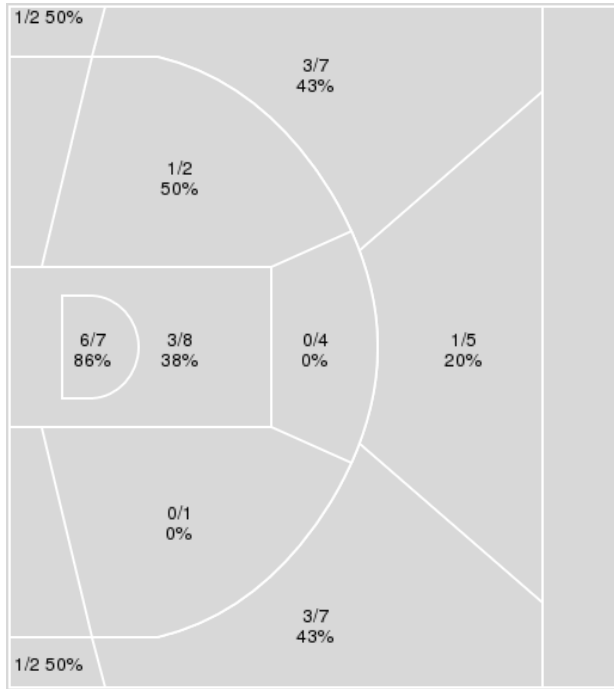

Missouri at Arkansas

02/12/23 Bud Walton Arena, Fayetteville
2022-23 Women's Basketball

Officials: Dee Kanter, William (Billy) Smith, Kylie Galloway

{ Players => 0, 2, 4, 11, 13, 15, 20, 21, 22, 24, 30, 34, 43, 55; } FG
Types => All; Results => All;

{ Players => All; } FG Types => All; Results => All;

Arkansas