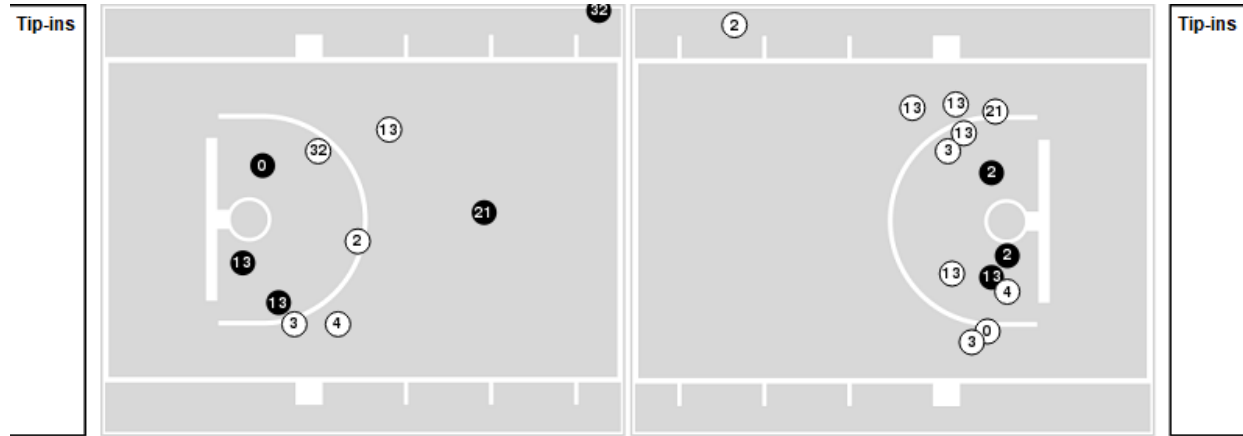

Blow Up Chart

● Made ○ Missed N - Player Number

Texas A&M	M/A	%
Field Goals	20/54	37
2 Points	13/35	37
3 Points	7/19	37
Free Throws	18/29	62

Texas A&M	M/A	%
Points in the Paint	14 (7 / 21)	33
Fast Break Points	1 (1/2)	50
Second Chance Points	16 (11/17)	65
Effective FG%	44