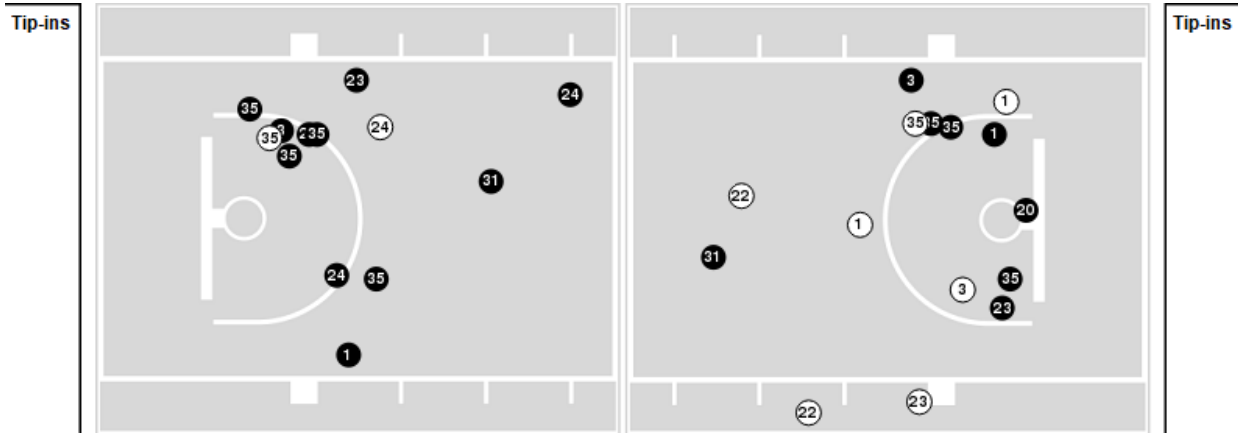

**Blow Up Chart**

● Made ○ Missed N - Player Number

Georgia	M/A	%
Field Goals	30/56	54
2 Points	28/49	57
3 Points	2/7	29
Free Throws	9/12	75

Georgia	M/A	%
Points in the Paint	38 (19 / 27)	70
Fast Break Points	5 (3/3)	100
Second Chance Points	18 (11/13)	85
Effective FG%	55	