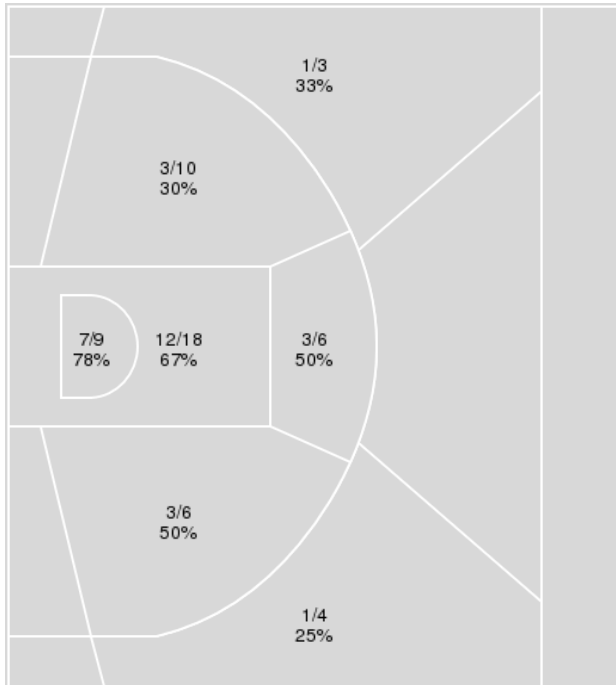

Arkansas at Georgia

02/19/23 Stegeman Coliseum, Athens
2022-23 Women's Basketball

Officials: Gina Cross, Joseph Vaszily, Teresa Stuck

{ Players => All; } FG Types => All; Results => All;

{ Players => All; } FG Types => All; Results => All;

Georgia