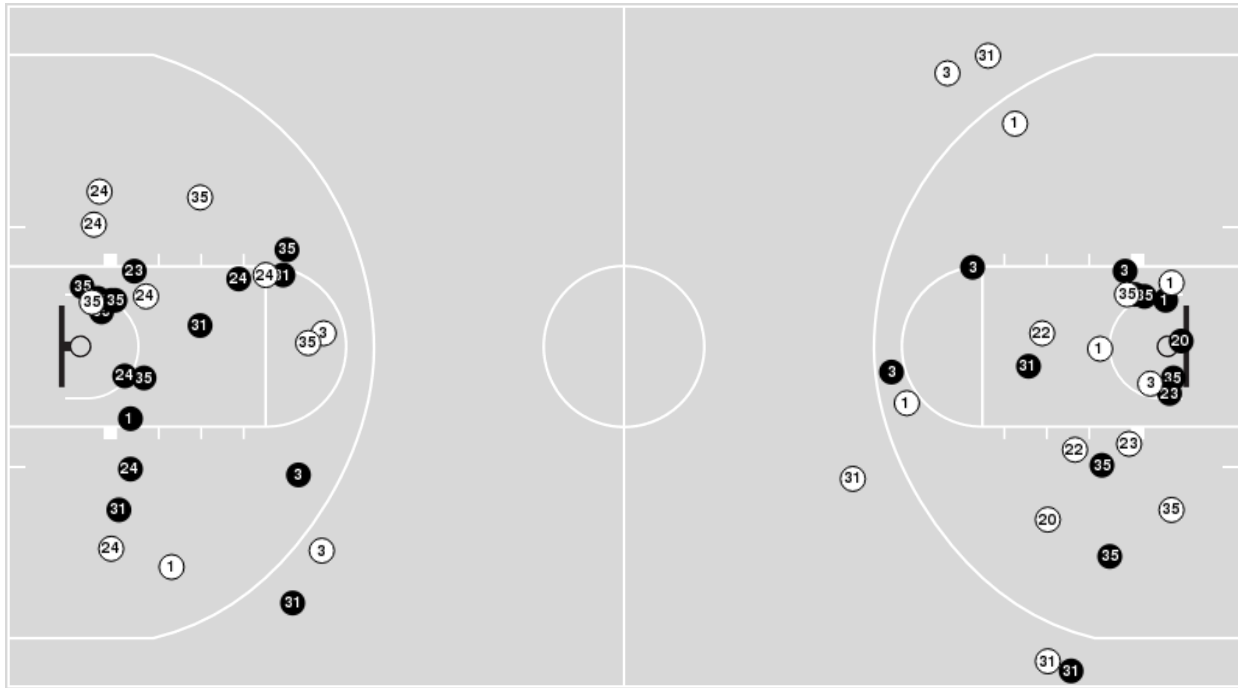

**Arkansas at Georgia**

02/19/23 Stegeman Coliseum, Athens  
2022-23 Women's Basketball

Officials: Gina Cross, Joseph Vaszily, Teresa Stuck

Players => AllFG Types=>AllResults=>All

**Georgia**

**All Field Goals**