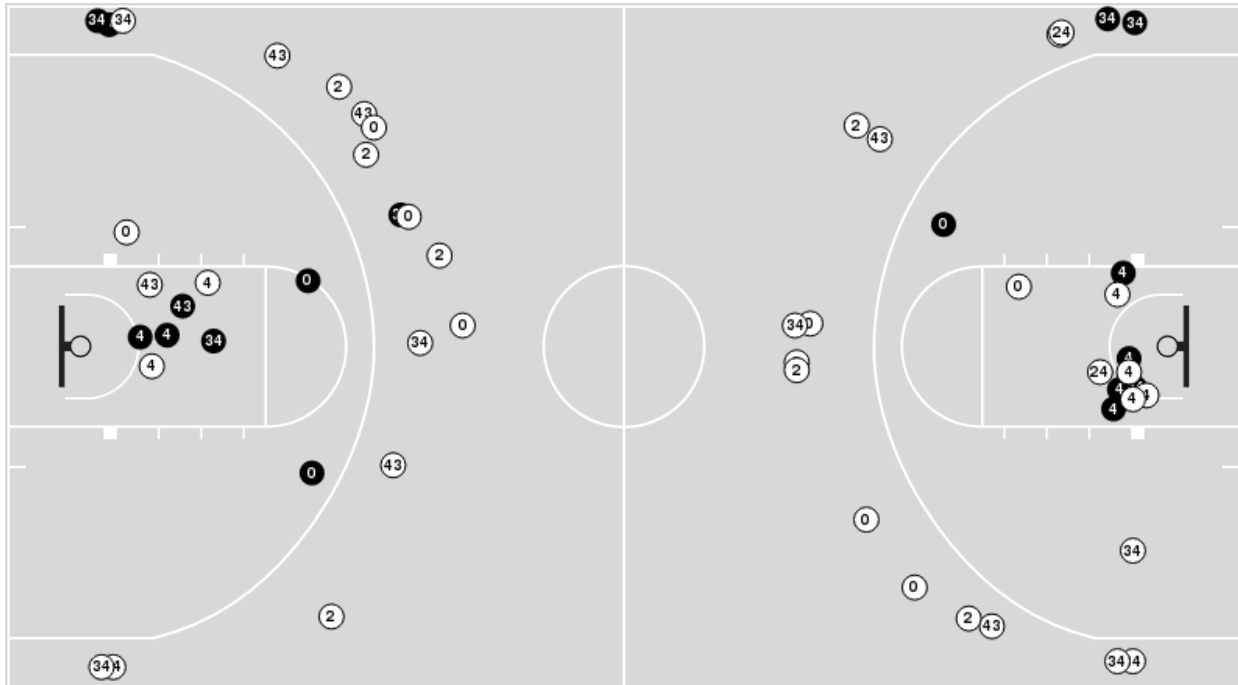

**Arkansas at Georgia**

02/19/23 Stegeman Coliseum, Athens  
2022-23 Women's Basketball

Officials: Gina Cross, Joseph Vaszily, Teresa Stuck

Players => AllFG Types=>AllResults=>All

**Arkansas**

**All Field Goals**