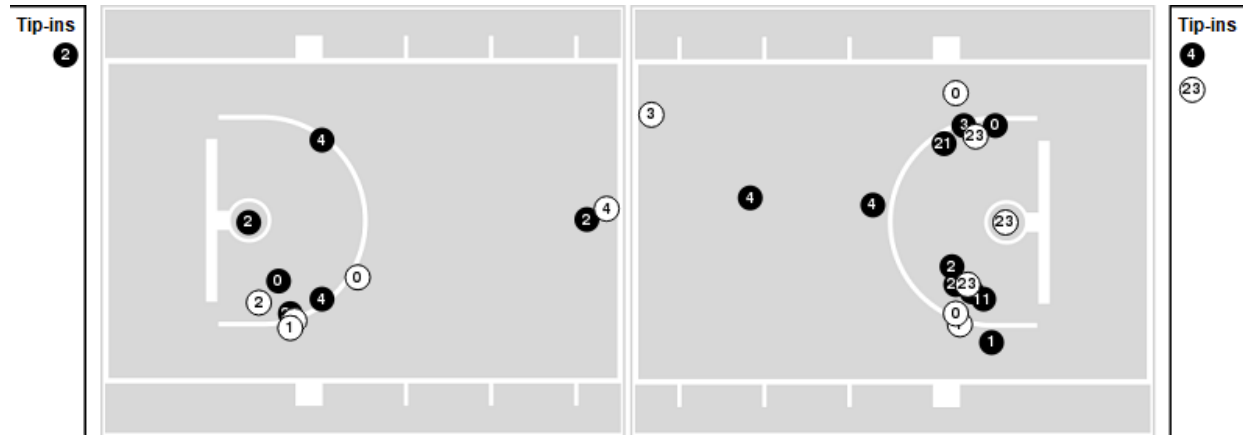

Blow Up Chart

● Made ○ Missed N - Player Number

Mississippi St.	M/A	%
Field Goals	28/57	49
2 Points	18/34	53
3 Points	10/23	43
Free Throws	21/29	72

Mississippi St.	M/A	%
Points in the Paint	34 (17 / 29)	59
Fast Break Points	11 (8/8)	100
Second Chance Points	11 (6/7)	86
Effective FG%	58