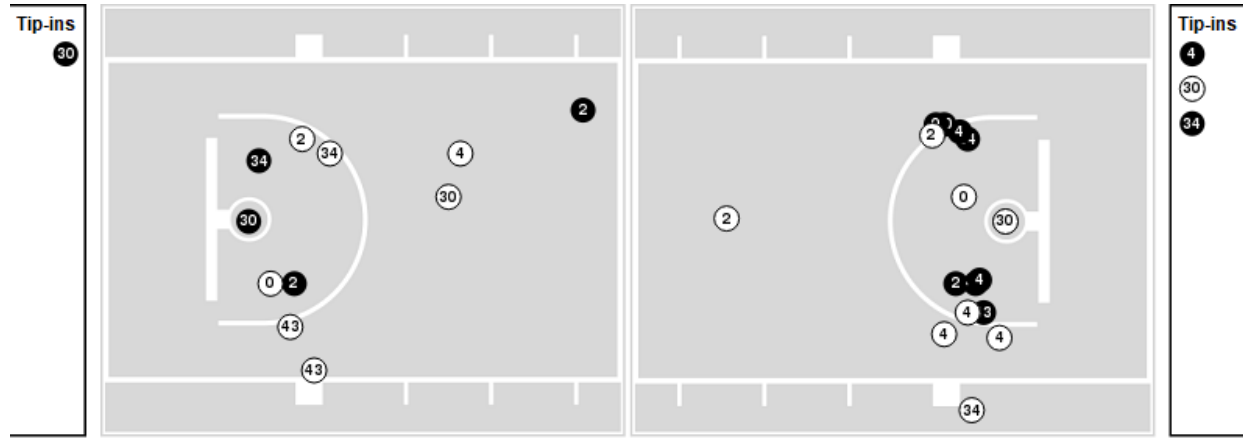

Blow Up Chart

N Made   **O** Missed   N - Player Number

Arkansas	M/A	%
Field Goals	23/65	35
2 Points	15/33	45
3 Points	8/32	25
Free Throws	19/31	61

Arkansas	M/A	%
Points in the Paint	28 (14 / 28)	50
Fast Break Points	13 (7/7)	100
Second Chance Points	13 (8/15)	53
Effective FG%	42