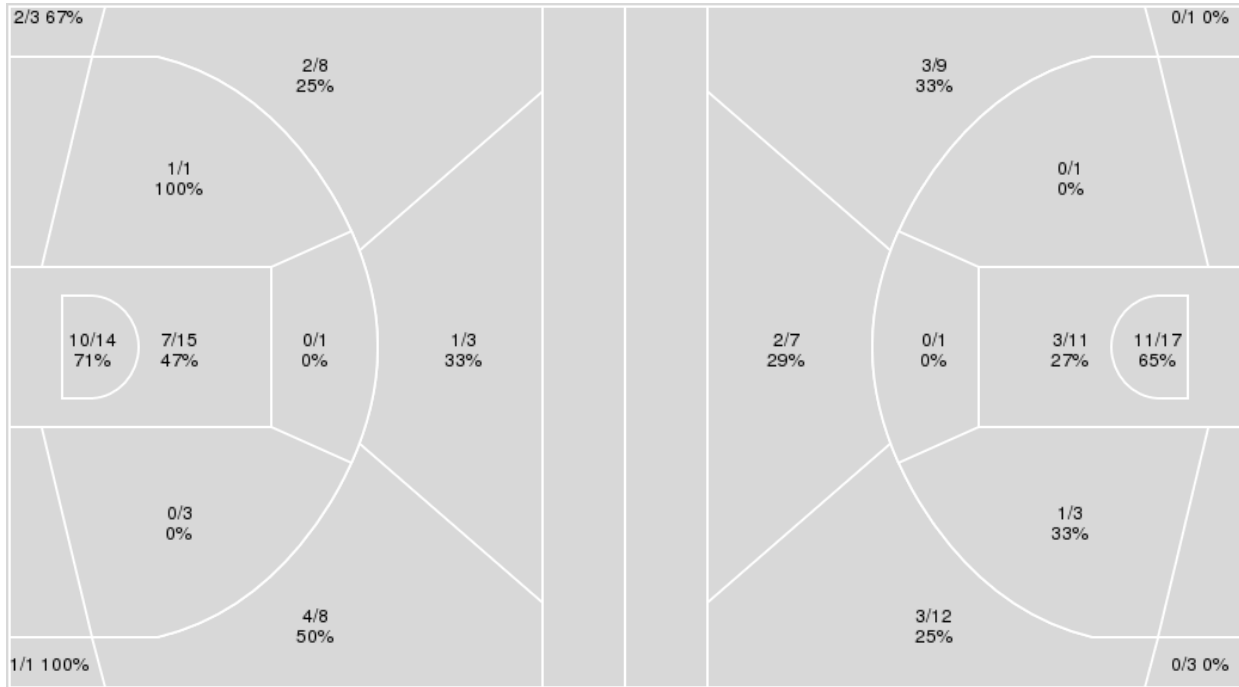

Officials: Michael McConnell, Saif Esho, Fatou Cissoko-Stephens

{ Players => 0, 1, 2, 3, 4, 5, 10, 11, 12, 15, 21, 22, 23, 24, 25; } FG
Types => All; Results => All;

{ Players => 0, 2, 4, 11, 13, 15, 20, 21, 22, 24, 30, 34, 43, 55; } FG
Types => All; Results => All;

Mississippi St.

Arkansas

Mississippi St.	M/A	%
Field Goals	28/57	49
2 Points	18/34	53
3 Points	10/23	43
Free Throws	21/29	72

Arkansas	M/A	%
Field Goals	23/65	35
2 Points	15/33	45
3 Points	8/32	25
Free Throws	19/31	61